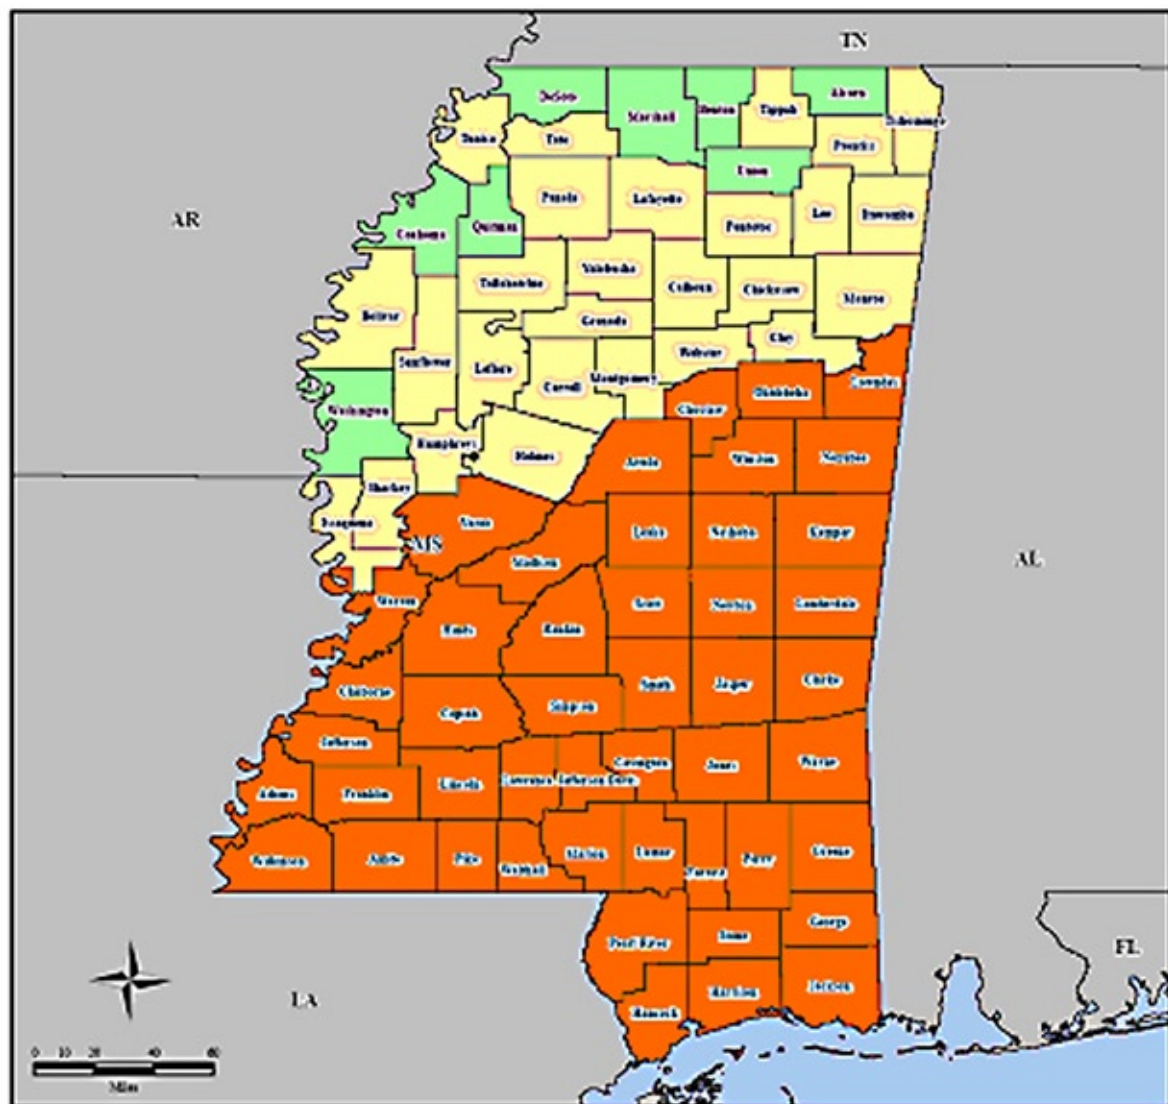

# FEMA-1604-DR, Mississippi Disaster Declaration as of 09/23/2005

Location Map

Legend

**FEMA**

FIS Mapping and Analysis Center  
Washington, DC  
09/26/05 - 10:26:09 EDT