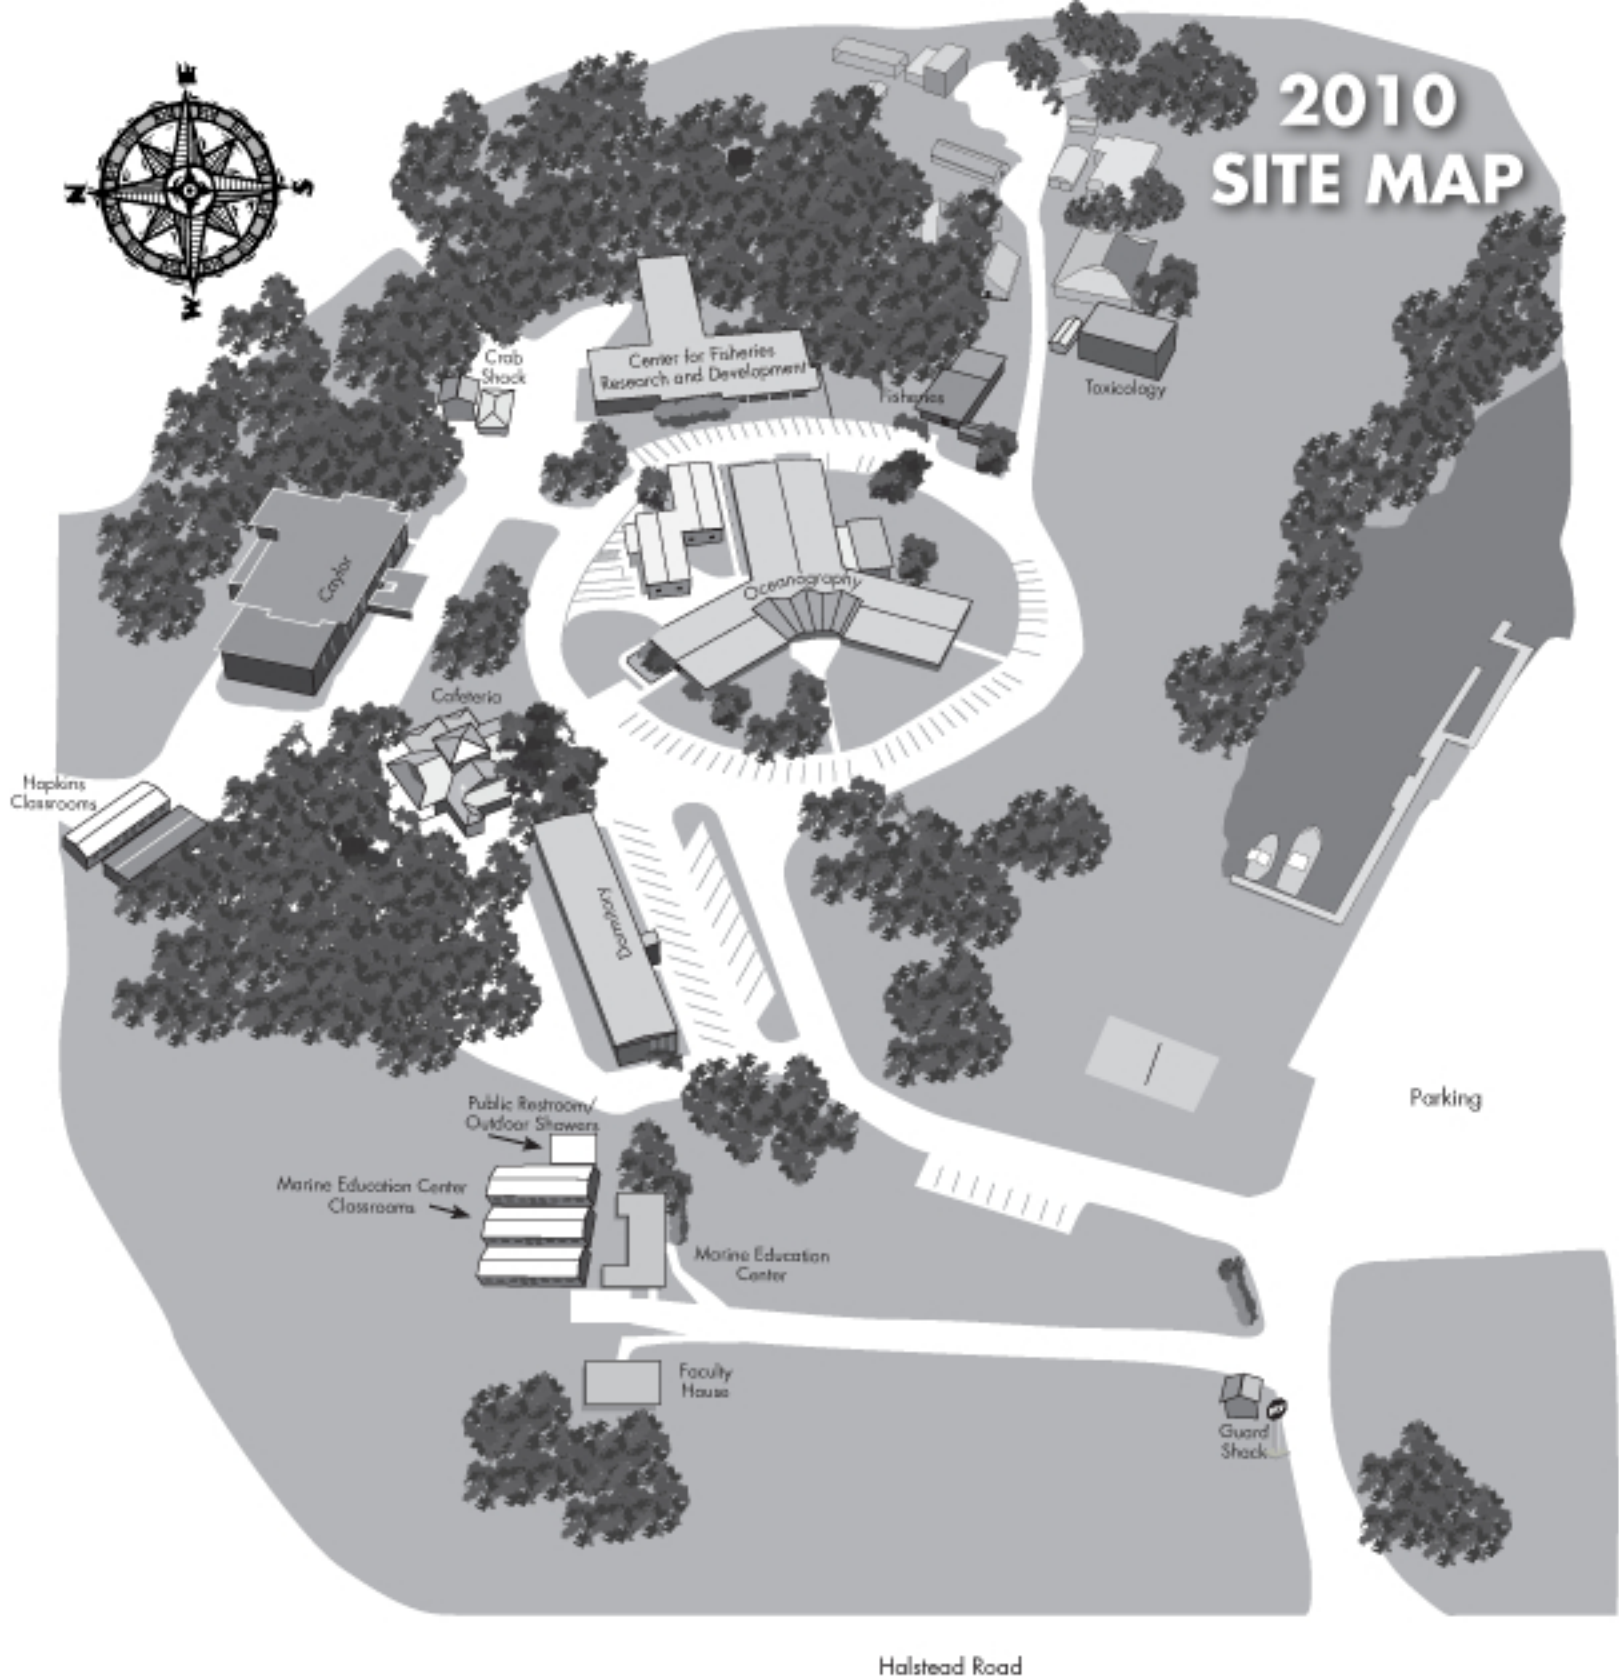

2010 SITE MAP

**GULF COAST
RESEARCH LABORATORY**
THE UNIVERSITY OF SOUTHERN MISSISSIPPI
703 East Beach Drive • Ocean Springs, Mississippi 39564

East Beach
Drive