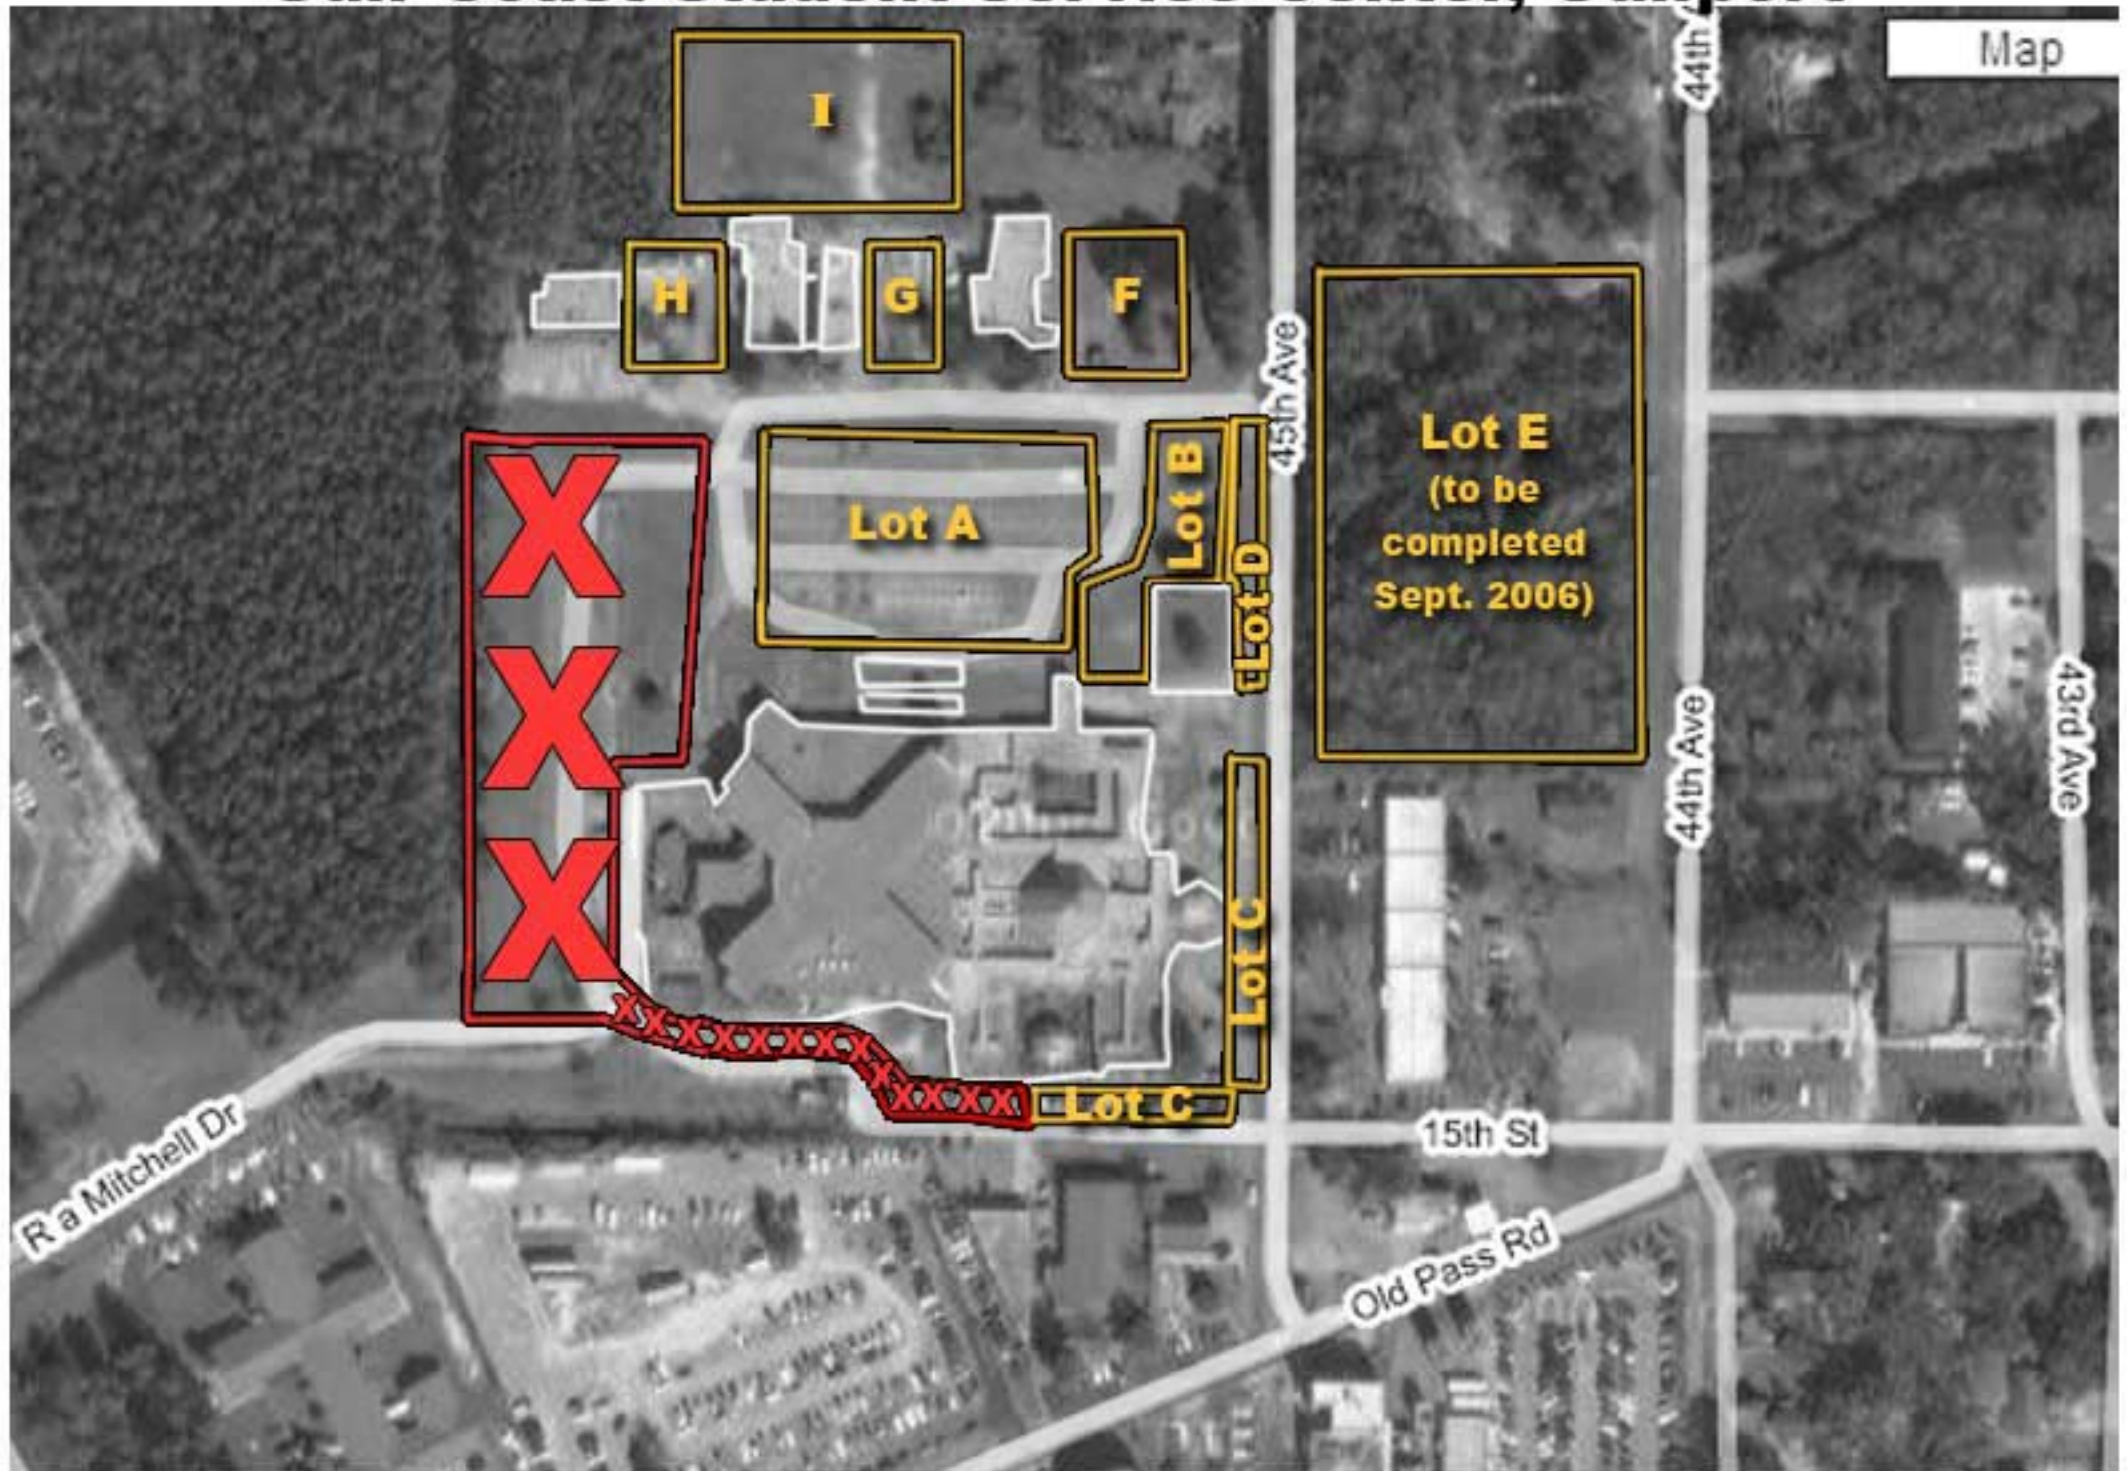

# The University of Southern Mississippi Gulf Coast Student Service Center, Gulfport

**Southern Miss Parking in Zones A-I ONLY**