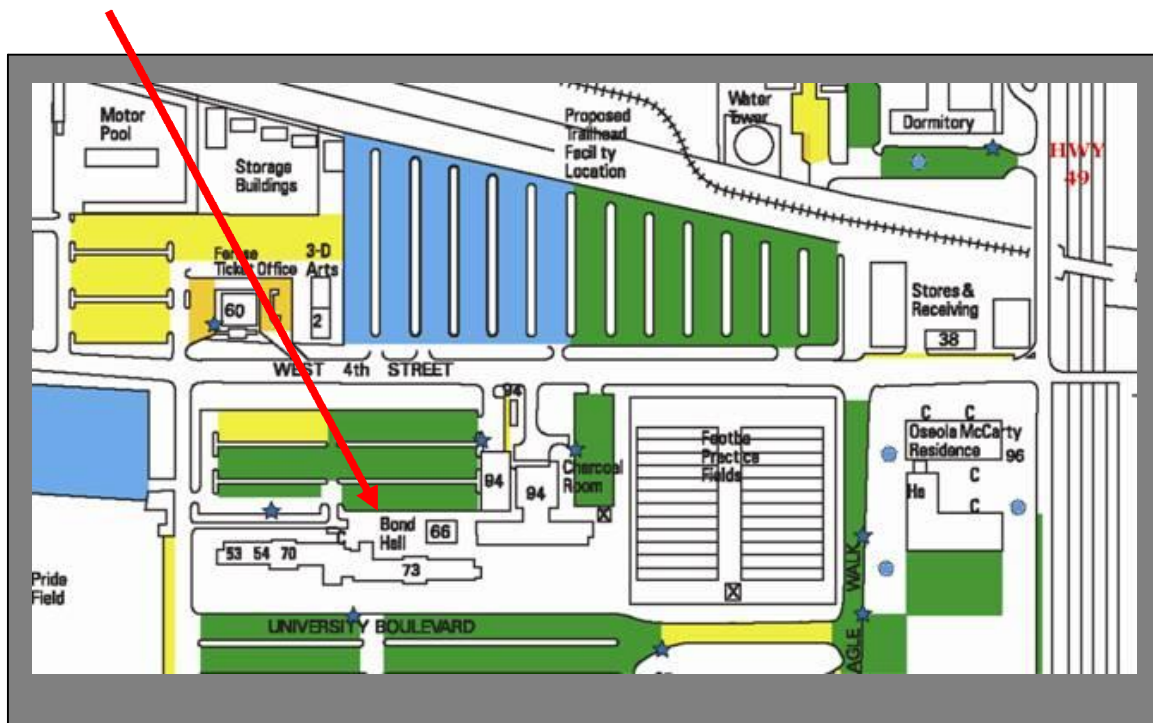

Institute for Disability Studies
The University of Southern Mississippi
Bond Hall, Fourth Floor

If coming from the north, take HWY 49S to Hattiesburg. Just before you get to the university, take a right after the second 4th Street exit sign (you will also see a "Coliseum" sign) and then veer left (at Hillcrest Dorm) which puts you on the service road. At the next light (which is 4th St.), take a right. At the next light (at the Ferlise Center) take a left and park in the parking lot to the left. You will see a large white entry area with concrete steps. That building is Bond Hall. IDS is located on the 4th Floor

If coming from the south, take HWY 49N. The easiest entry is to take a right across from the stadium and then turn left to get on the service road heading north. Come up to 4th Street and take a left at the stop sign. At the second light (at the Ferlise Center) take a left and park in the parking lot to the left. You will see large white entry area with concrete steps. That building is Bond Hall. IDS is located on the Fourth Floor.