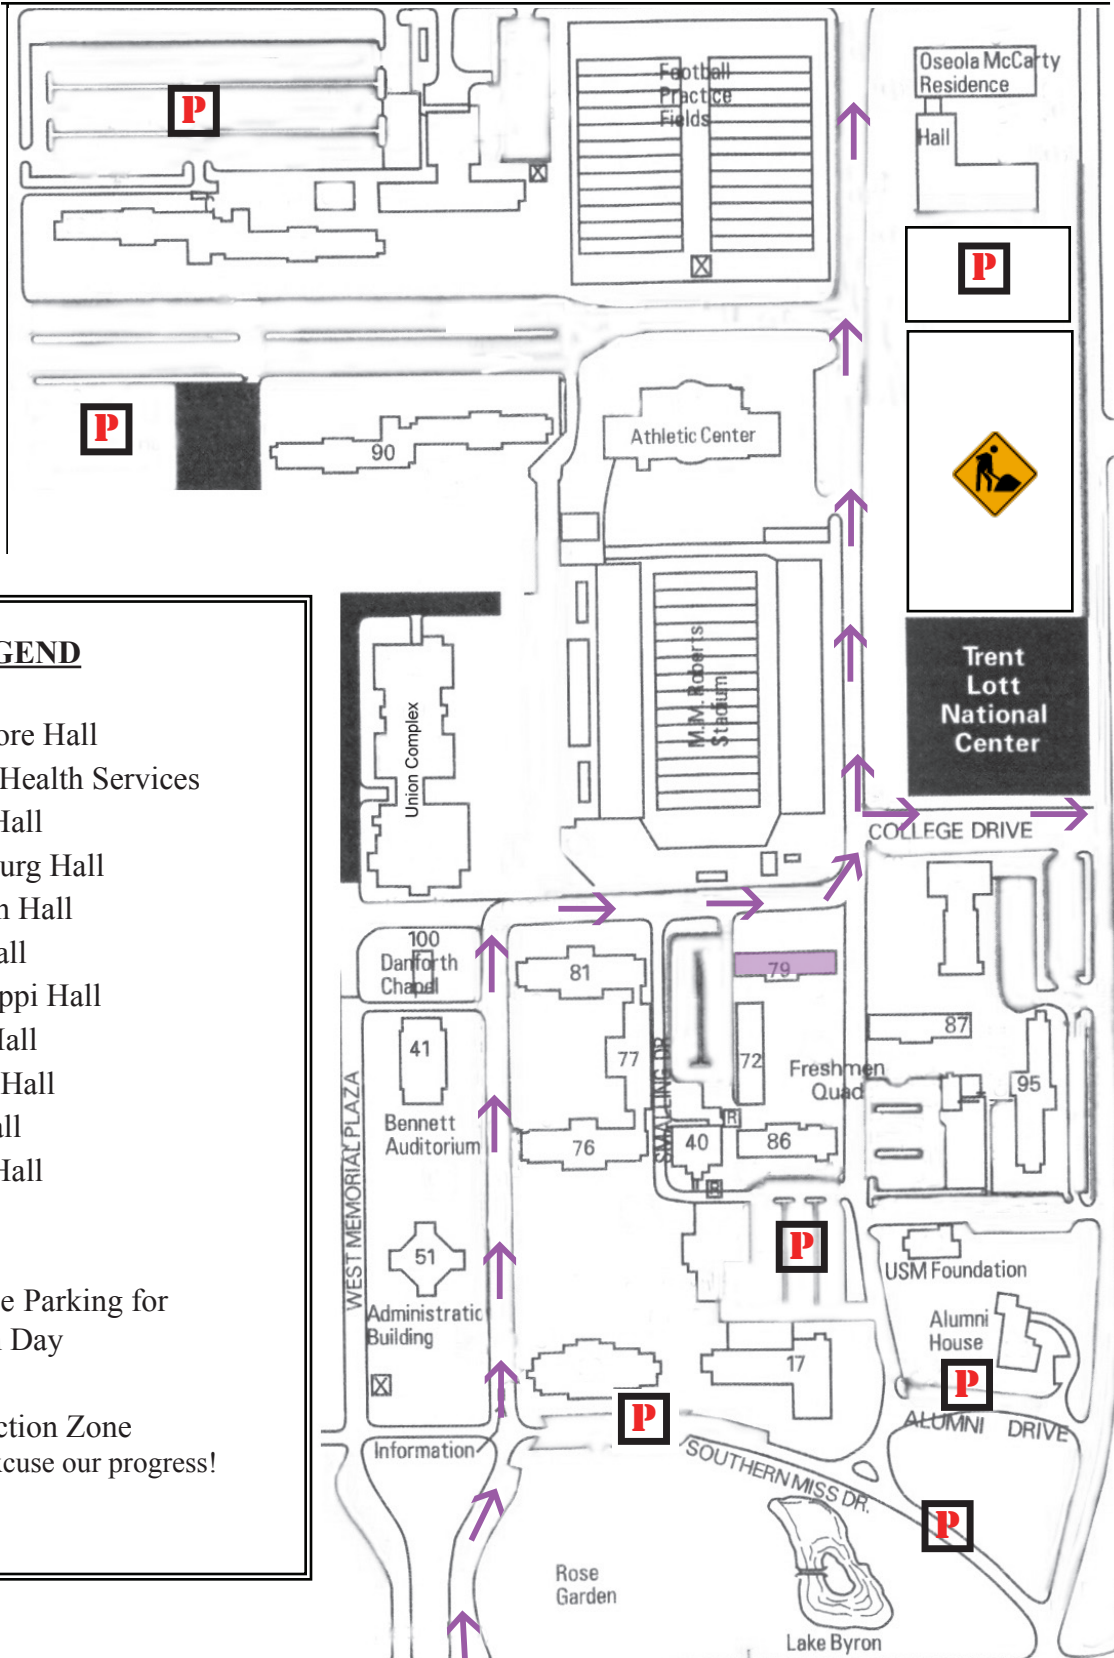

Jones Hall Saturday only

WEST 4TH STREET

GOLDEN EAGLE AVE

HWY 49

HWY 49

LEGEND

- 17 McLemore Hall
- 40 Student Health Services
- 72 Bolton Hall
- 76 Hattiesburg Hall
- 77 Hickman Hall
- 79 Jones Hall
- 81 Mississippi Hall
- 86 Pulley Hall
- 87 Roberts Hall
- 90 Scott Hall
- 95 Wilber Hall

Available Parking for Move In Day

Construction Zone
Please excuse our progress!

HARDY STREET