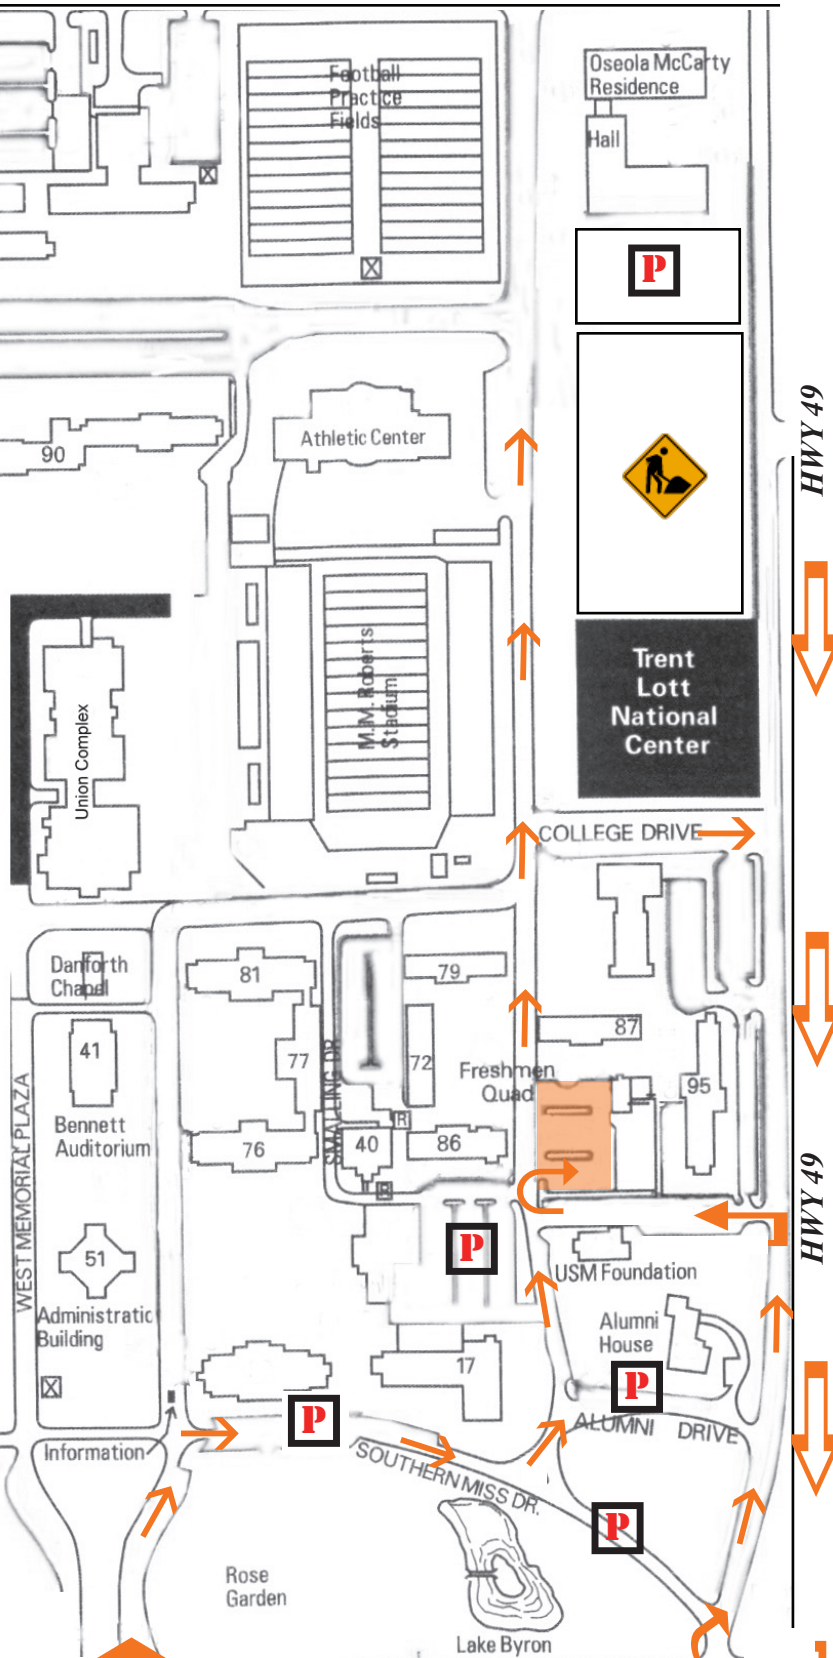

# Quad

WEST 4TH STREET

GOLDEN EAGLE AVE

HWY 49

## LEGEND

- 17 McLemore Hall
- 40 Student Health Services
- 72 Bolton Hall
- 76 Hattiesburg Hall
- 77 Hickman Hall
- 79 Jones Hall
- 81 Mississippi Hall
- 86 Pulley Hall
- 87 Roberts Hall
- 90 Scott Hall
- 95 Wilber Hall

Available Parking for Move In Day

Construction Zone Please excuse our progress!

HWY 49

HARDY STREET