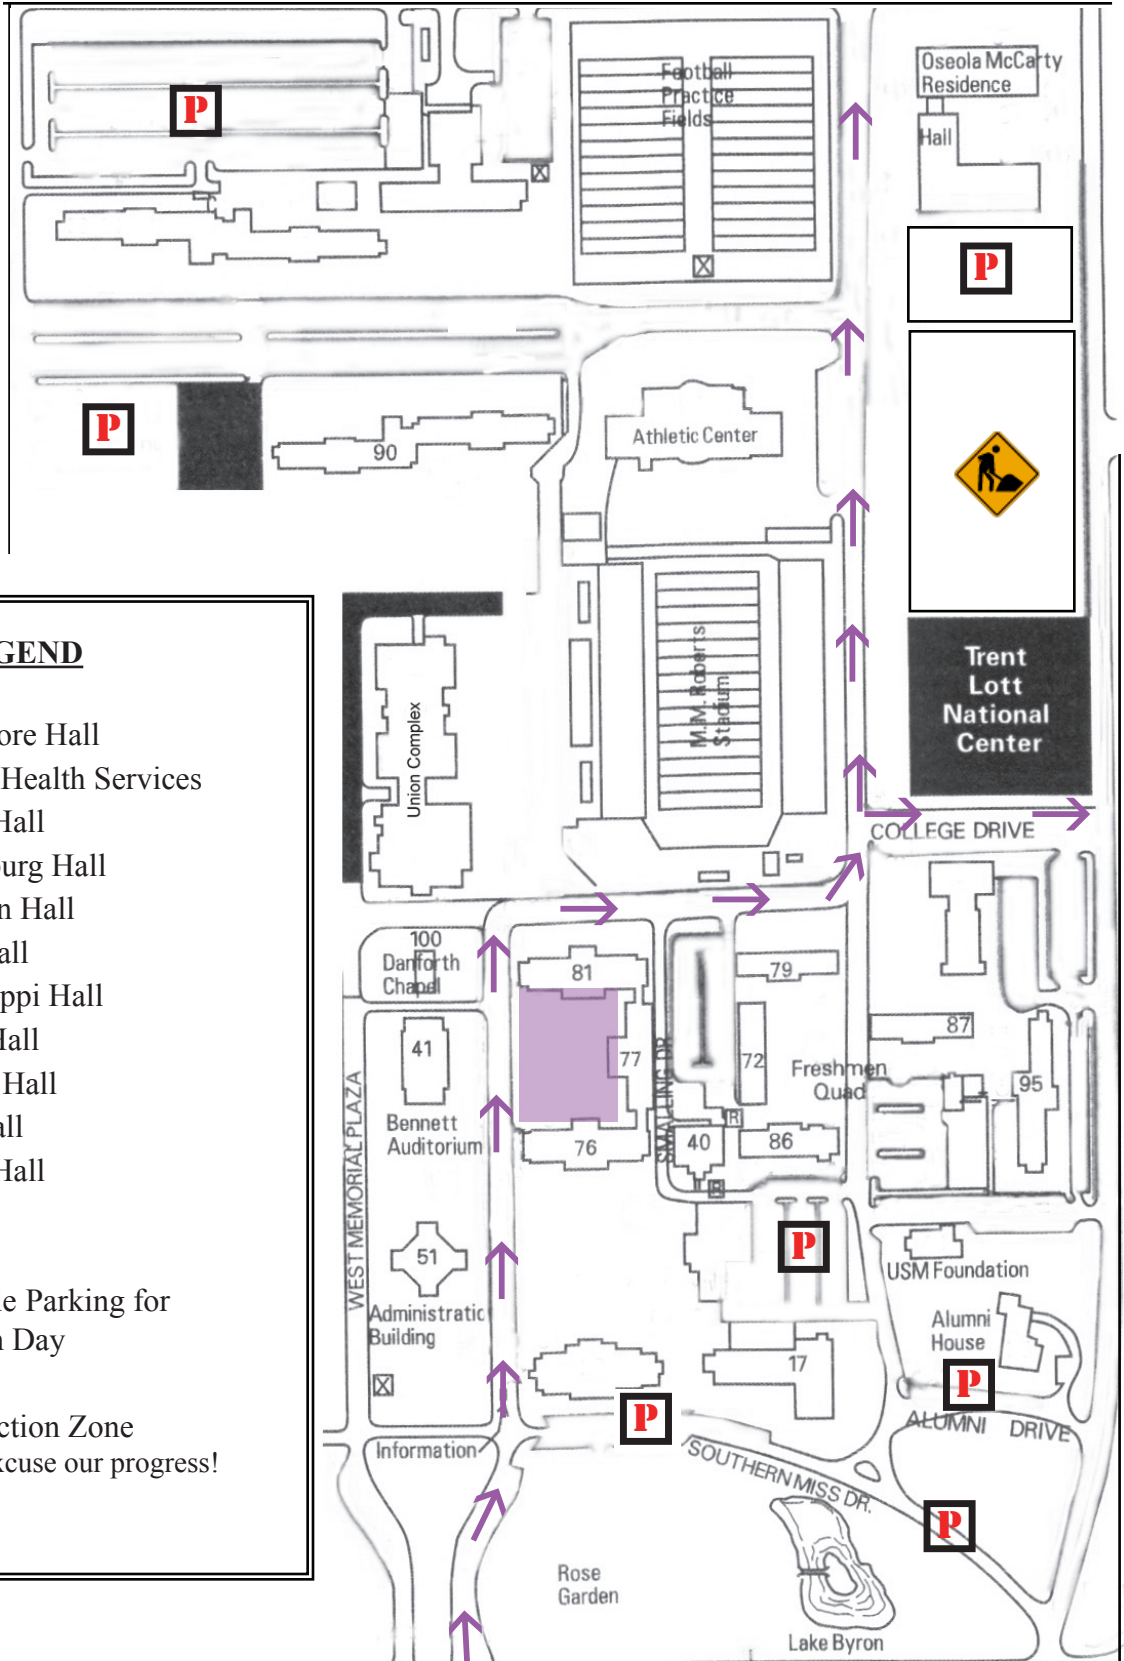

Triad

WEST 4TH STREET

GOLDEN EAGLE AVE

HWY 49

HWY 49

LEGEND

- 17 McLemore Hall
- 40 Student Health Services
- 72 Bolton Hall
- 76 Hattiesburg Hall
- 77 Hickman Hall
- 79 Jones Hall
- 81 Mississippi Hall
- 86 Pulley Hall
- 87 Roberts Hall
- 90 Scott Hall
- 95 Wilber Hall

Available Parking for Move In Day

Construction Zone
Please excuse our progress!

HARDY STREET