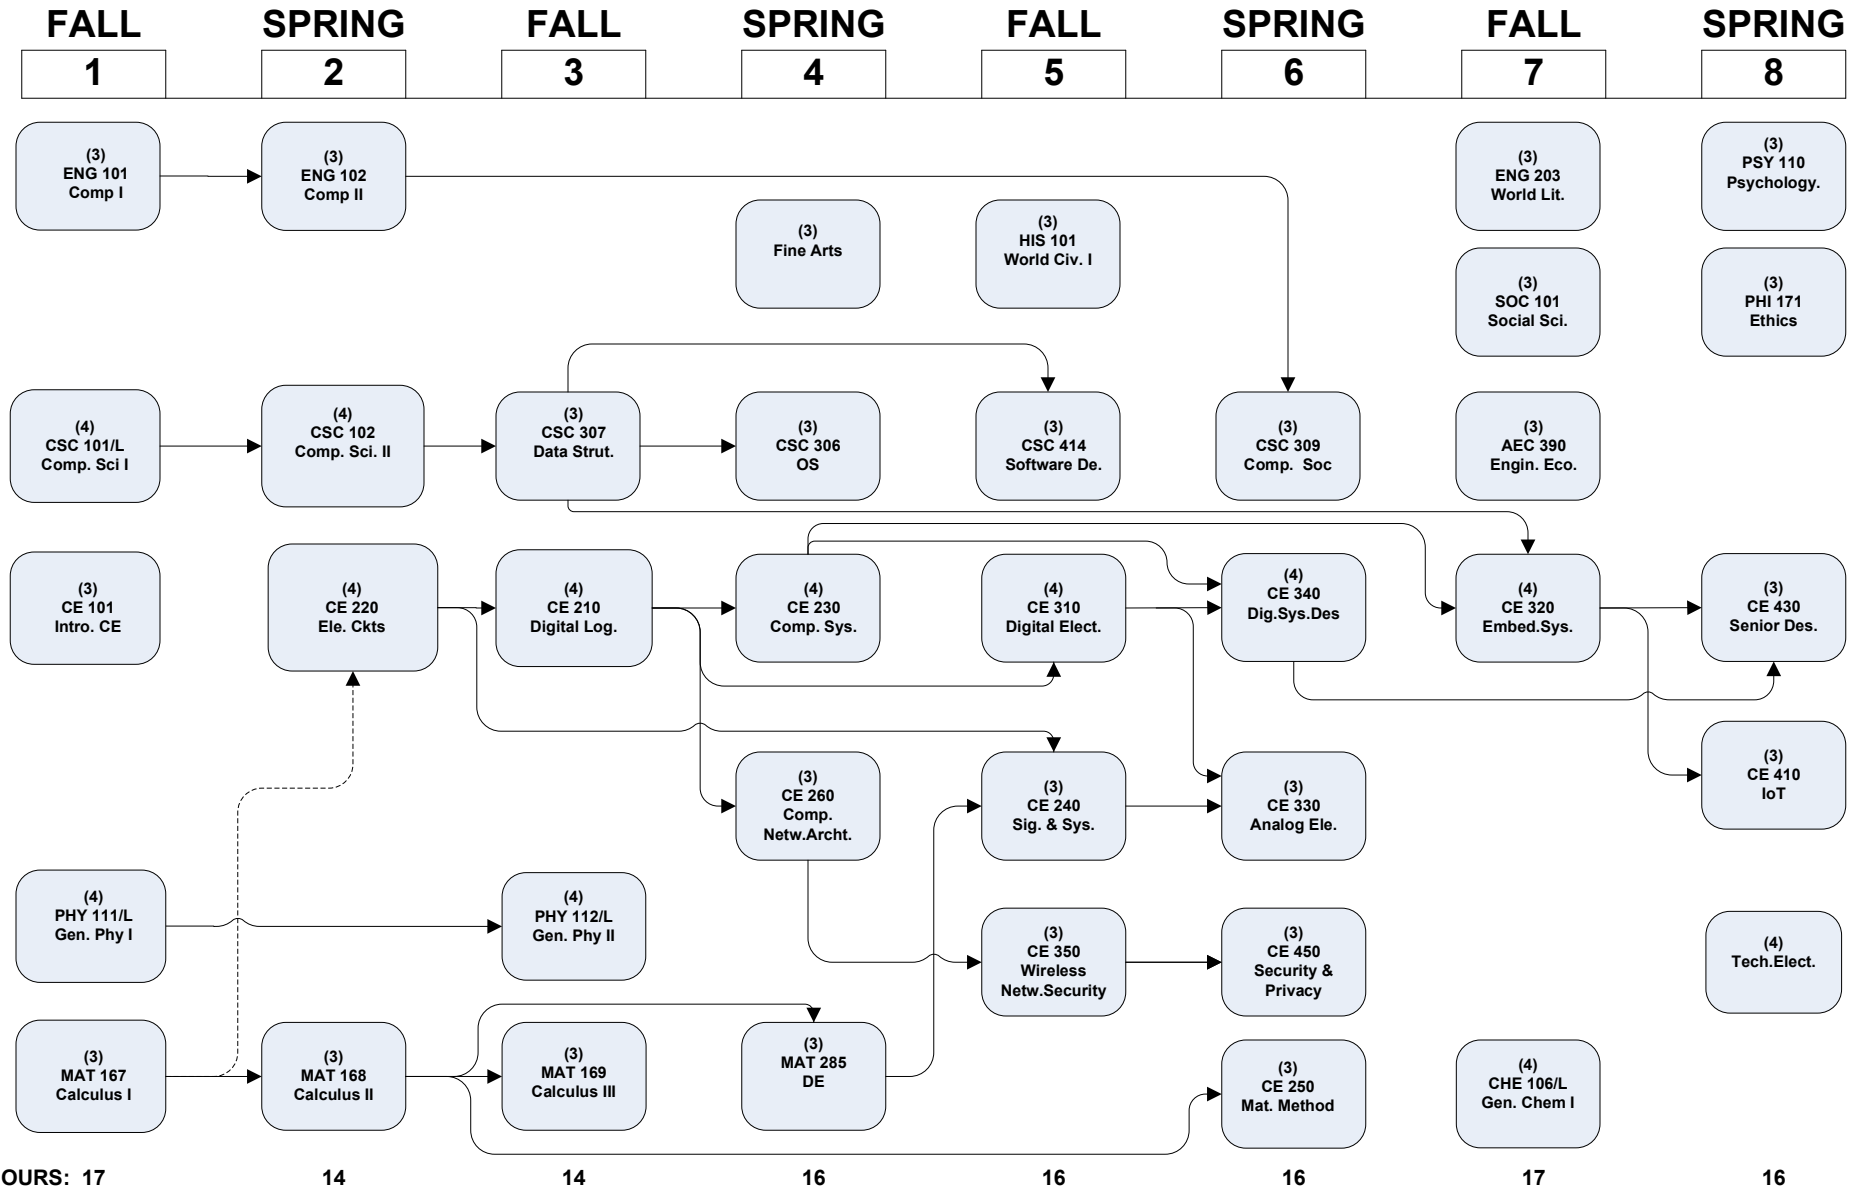

TOTAL HOURS = 126

COMPUTER ENGINEERING

2020-2021

FLOWCHART LEGEND

- > Pre-requisite requirement
- - - - -> Co- or Pre-requisite requirement

This flow chart shows a semester breakdown starting from the left and flowing to the right. Courses connected by flow arrows demonstrate logical progressions of course material and as such the progression constitutes pre-requisite requirements for proceeding courses. For complete course description and co-/pre-requisite requirements see the official USM 2019-2020 Undergraduate Bulletin.

University of Southern Mississippi
School of Computing Sciences and
Computer Engineering
 Computer Engineering
 Rev.: 01/06/2021