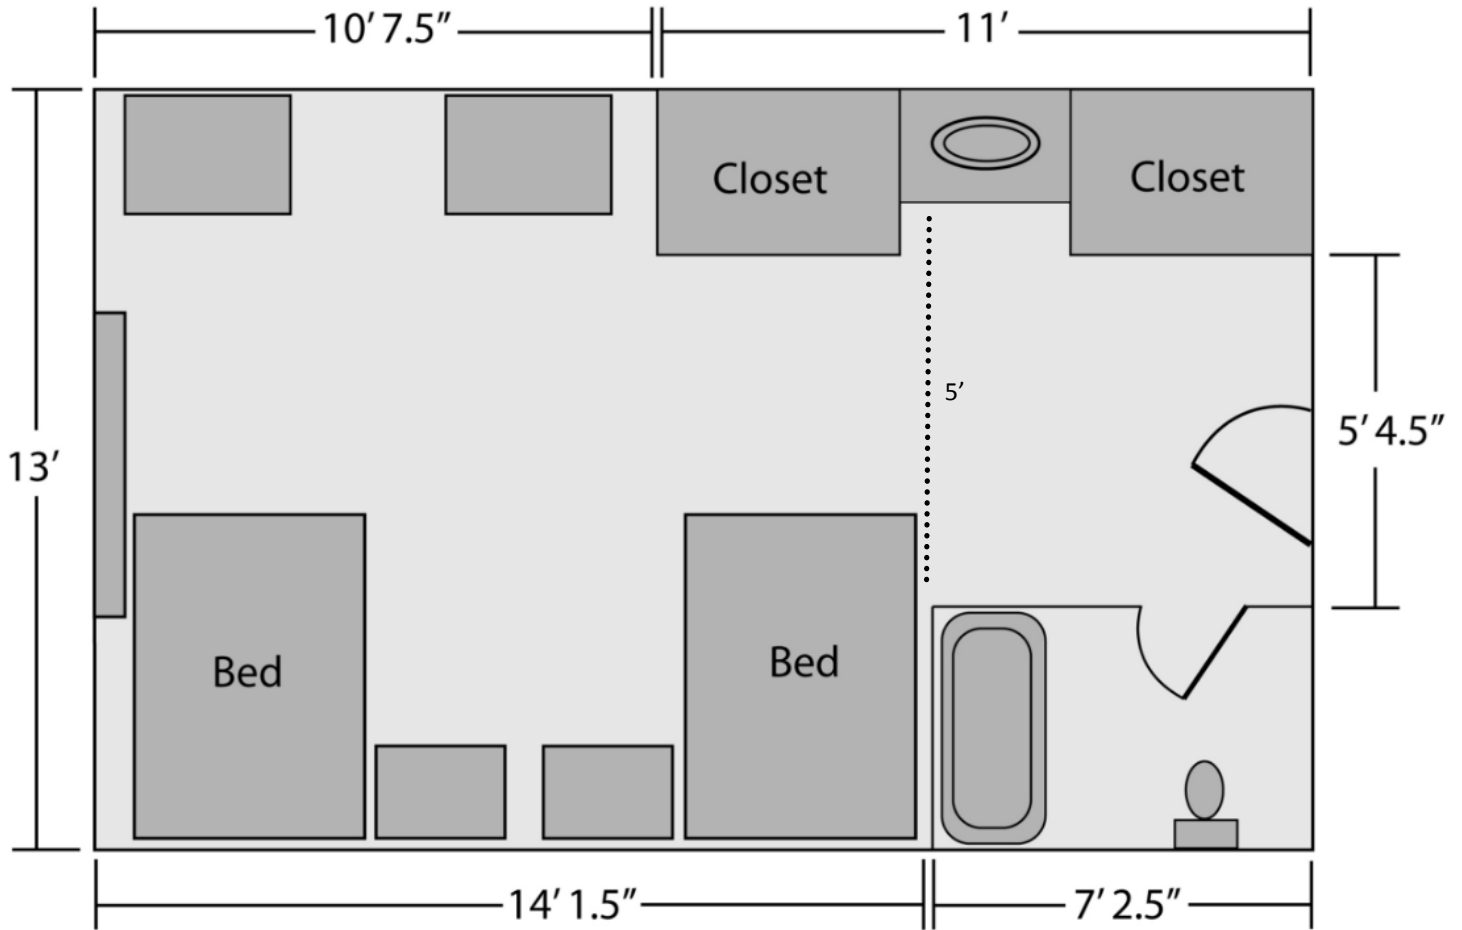

Century Park North

Laundry facilities on 1st floor ~ Lounge on each floor

Closed Closets: W 41"; shelf to floor H 70"

Desk: D 24", W 32", H 30.5"

Entertainment Unit: D 14", W 24", H 48"

Headboard: W 39", H 36", L 85.5"

Desk Cabinet/Nightstand: D 24", W 17", H 30.5"

Bed: Highest raised 33"

Two Drawer Dresser: D 24.5", W 29.5", H 22"

Mattress W 33", L 80"

Micro-Fridge: D 18", W 18", H 43"

Vanity/sink: W 36", H 33", D 24"

In room private bath with tub/shower combo

Door: W 36", H 79"

Window Size for rooms in all four buildings: 38W X 64L

**Fourth floor room numbers 407-420: 70W X 64L*

Base of window to floor varies: 34" - 40"

All measurements are approximate