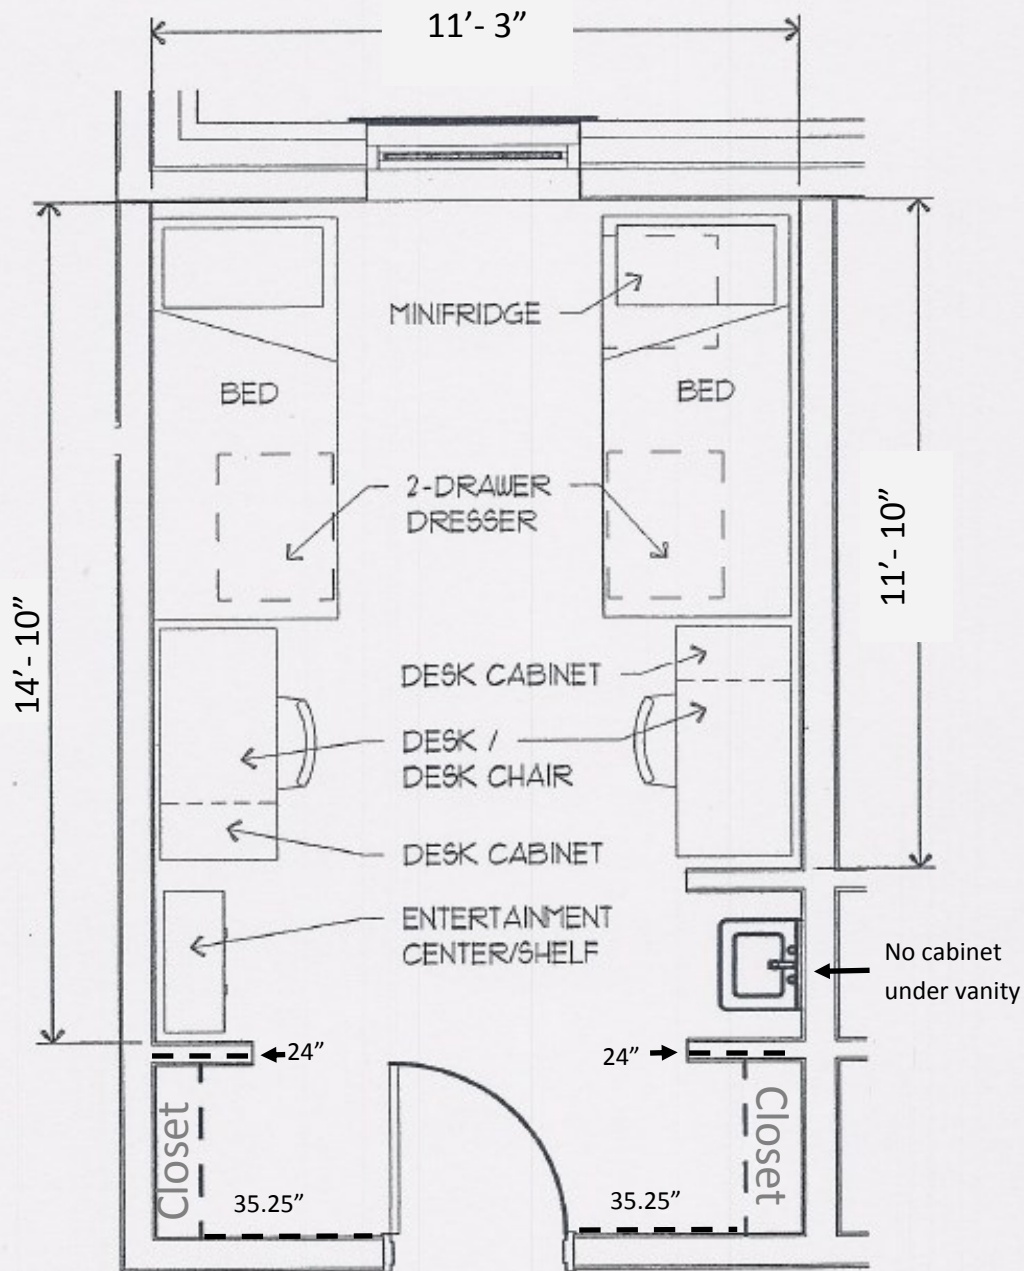

Century Park South-Luckyday Citizenship Hall

Laundry facilities, study rooms, lounge & kitchen w/microwaves on each floor

Refrigerator: D 24", W 17", H 30.5" (3.1 c.ft.)

Mattress: W 33", L 80"

Entertainment Center: D 14", W 24", H 48"

Headboard: W 38", H 39"

Desk Cabinet/Nightstand: D 24", W 17", H 30.5"

Bed frame: W 38", L 85.5"

Two Drawer Dresser: D 24.5", W 29.5", H 22"

Bed: Highest 33"

Desk: D 24", W 32", H 30.5"

Door: W 36.25", H 83"

Vanity/sink: W 36", H 33"

Open Closets: D 23", W 37", H 85"; Shelf height can be adjusted

Window size for rooms located on floors one-four: 44 1/2W X 65L

Fifth floor window size: 56 1/2W X 65L

Base of window to floor varies: 34" - 40"

All measurements are approximate