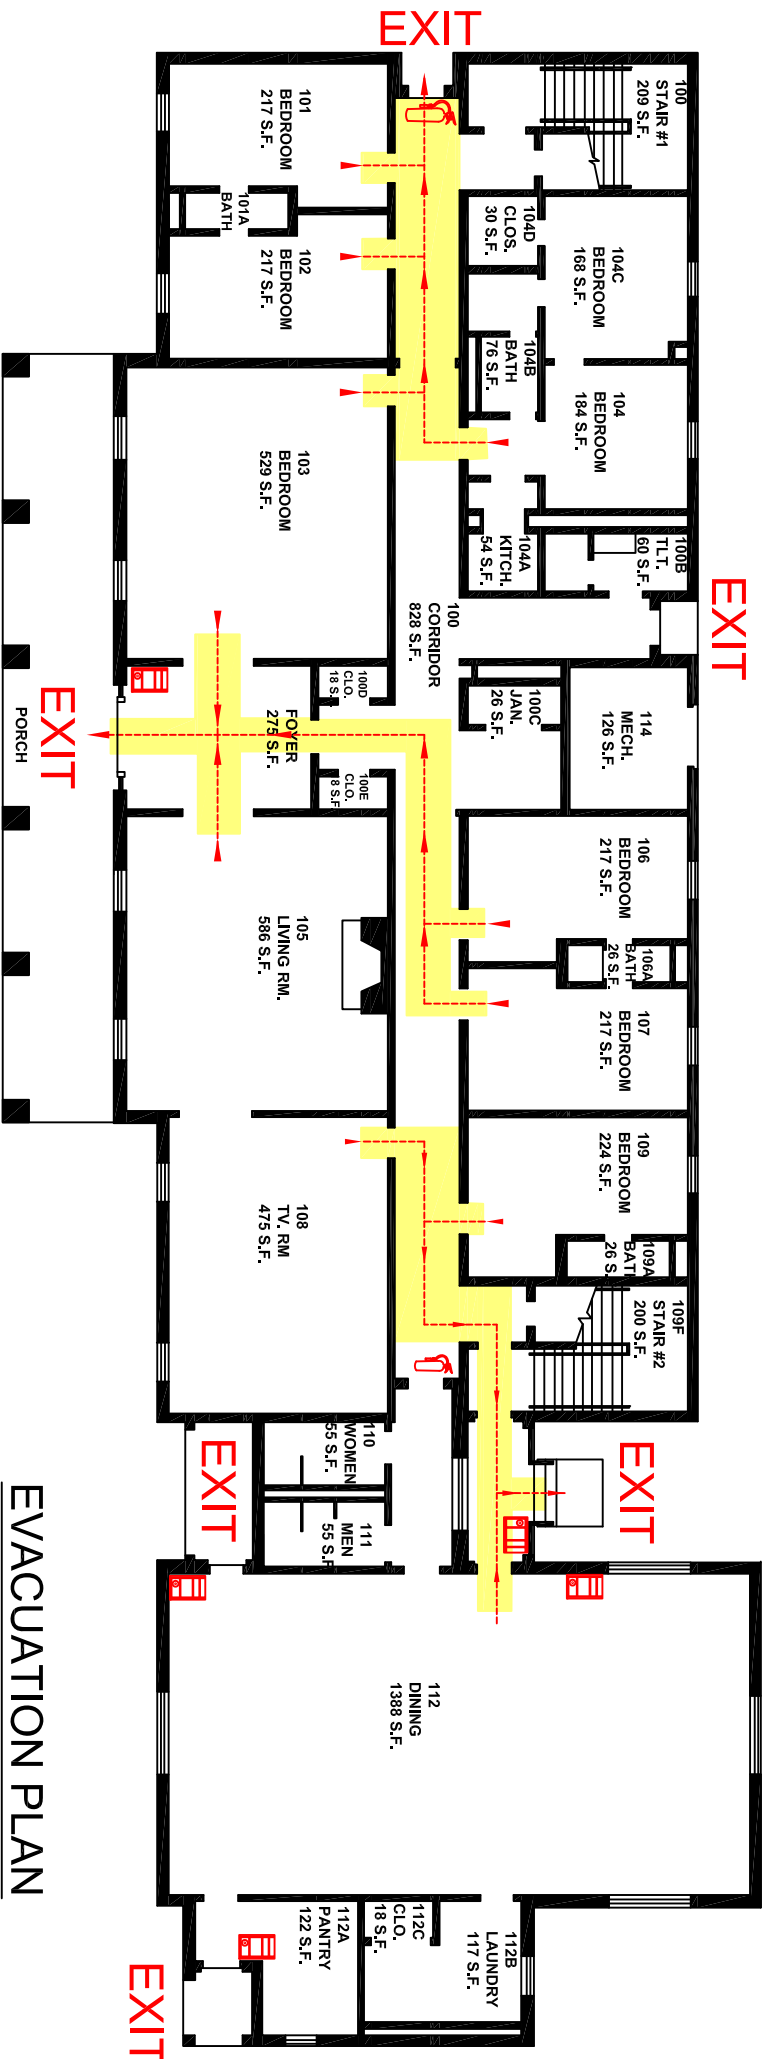

FIRE EVACUATION PLAN

SIGMA ALPHA EPSILON

FLOOR PLAN

GROSS - 4,799 S.F.
ASSIGNED - 8,749 S.F.

FIRE EXTINGUISHER

FIRE ALARM PULL STATION

DIRECTION OF TRAVEL

EVACUATION PLAN

WHAT TO DO WHEN THE FIRE ALARM SOUNDS:

1. Leave your room immediately, as required by state law.
2. Leave the wall or overhead light on.
3. Close the room door.
4. Walk quietly and quickly outside via the closest exit. If you are on an upper floor, use the closest stairwells. Do not use the elevators.
5. Remain outside until the signal is given to return to your room.

WHAT TO DO DURING AN ACTUAL TORNADO WARNING (not a test):

1. Seek shelter inside the nearest building.
2. When the bad weather hits, move to a center hallway away from windows and doors and sit down with your back to the wall.
3. If you have a backpack, use it to cover your head.
4. Do not touch metal pipes or metal structures during the storm.
5. Tune to a local TV or radio station for weather updates.