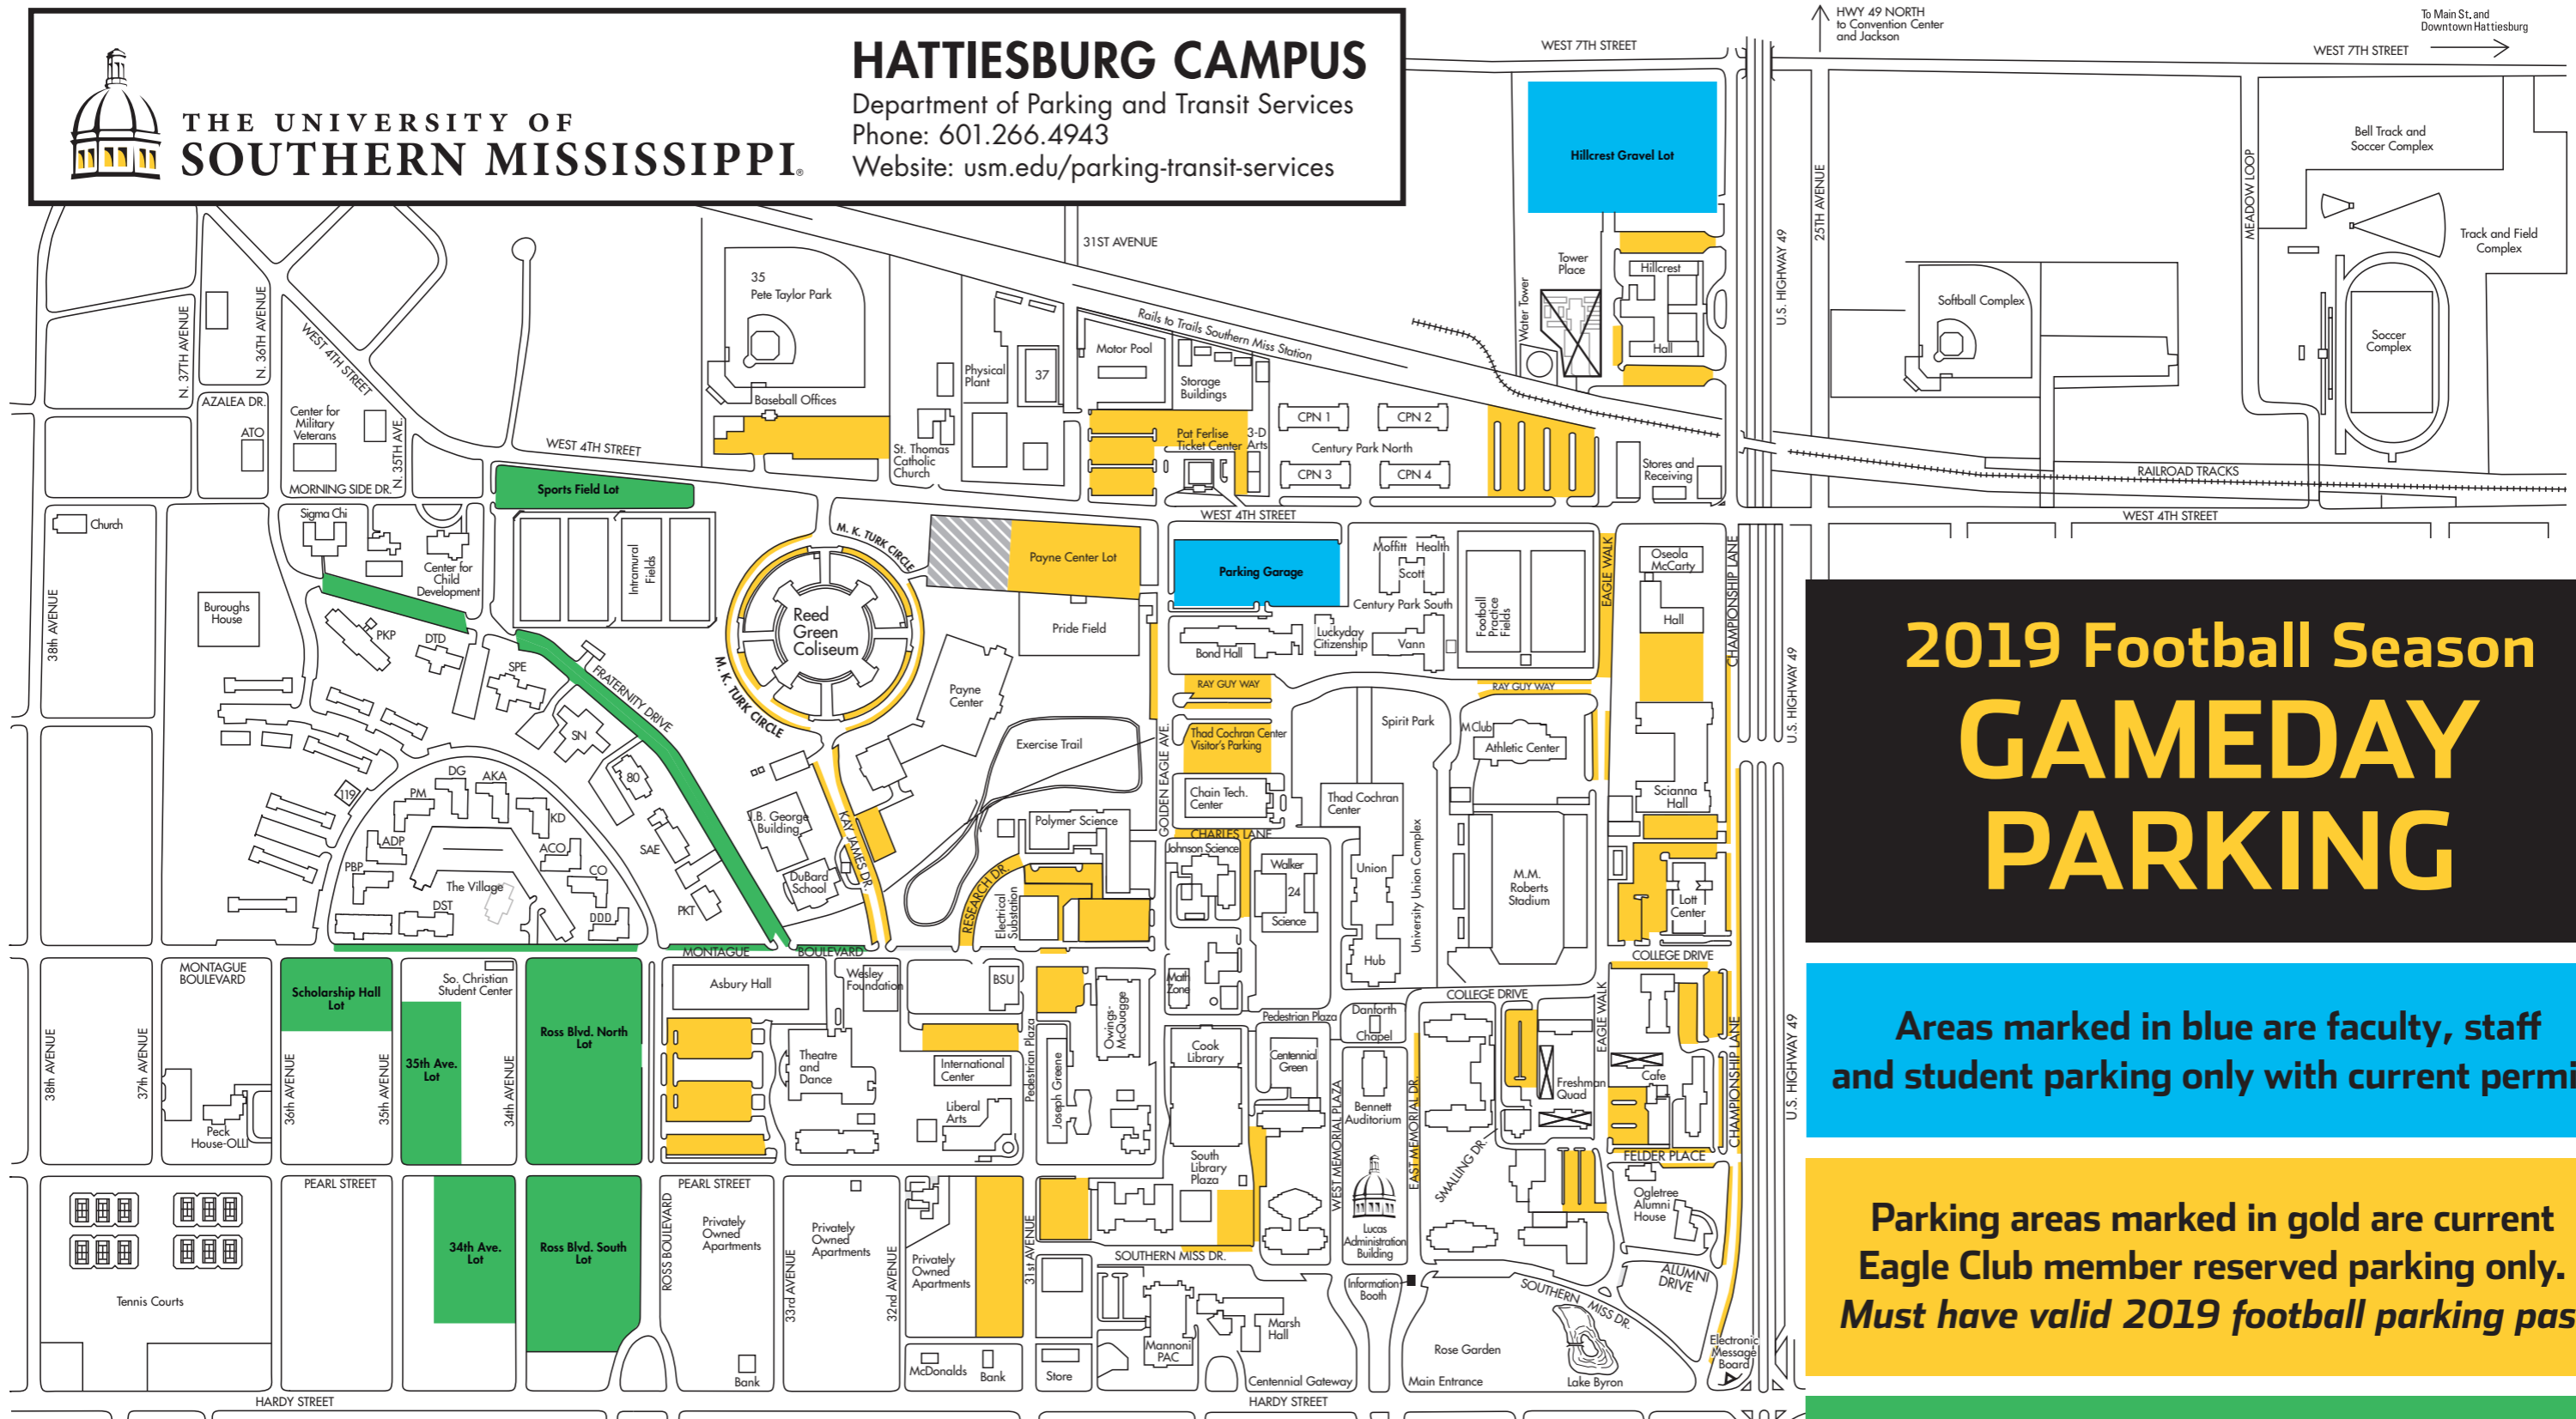

THE UNIVERSITY OF
SOUTHERN MISSISSIPPI

HATTIESBURG CAMPUS

Department of Parking and Transit Services
Phone: 601.266.4943
Website: usm.edu/parking-transit-services

**2019 Football Season
GAMEDAY
PARKING**

Areas marked in blue are faculty, staff and student parking only with current permit.

Parking areas marked in gold are current Eagle Club member reserved parking only. *Must have valid 2019 football parking pass*

Parking areas marked in green are open to the general public.

Additional free parking is available at Lake Terrace Convention Center. Shuttle hours: 2 hours prior to kickoff until 1.5 hours after the game

For RV information, call the Eagle Club at 601.266.5299.

EOE/FF/M/VETS/DISABILITY UC81012