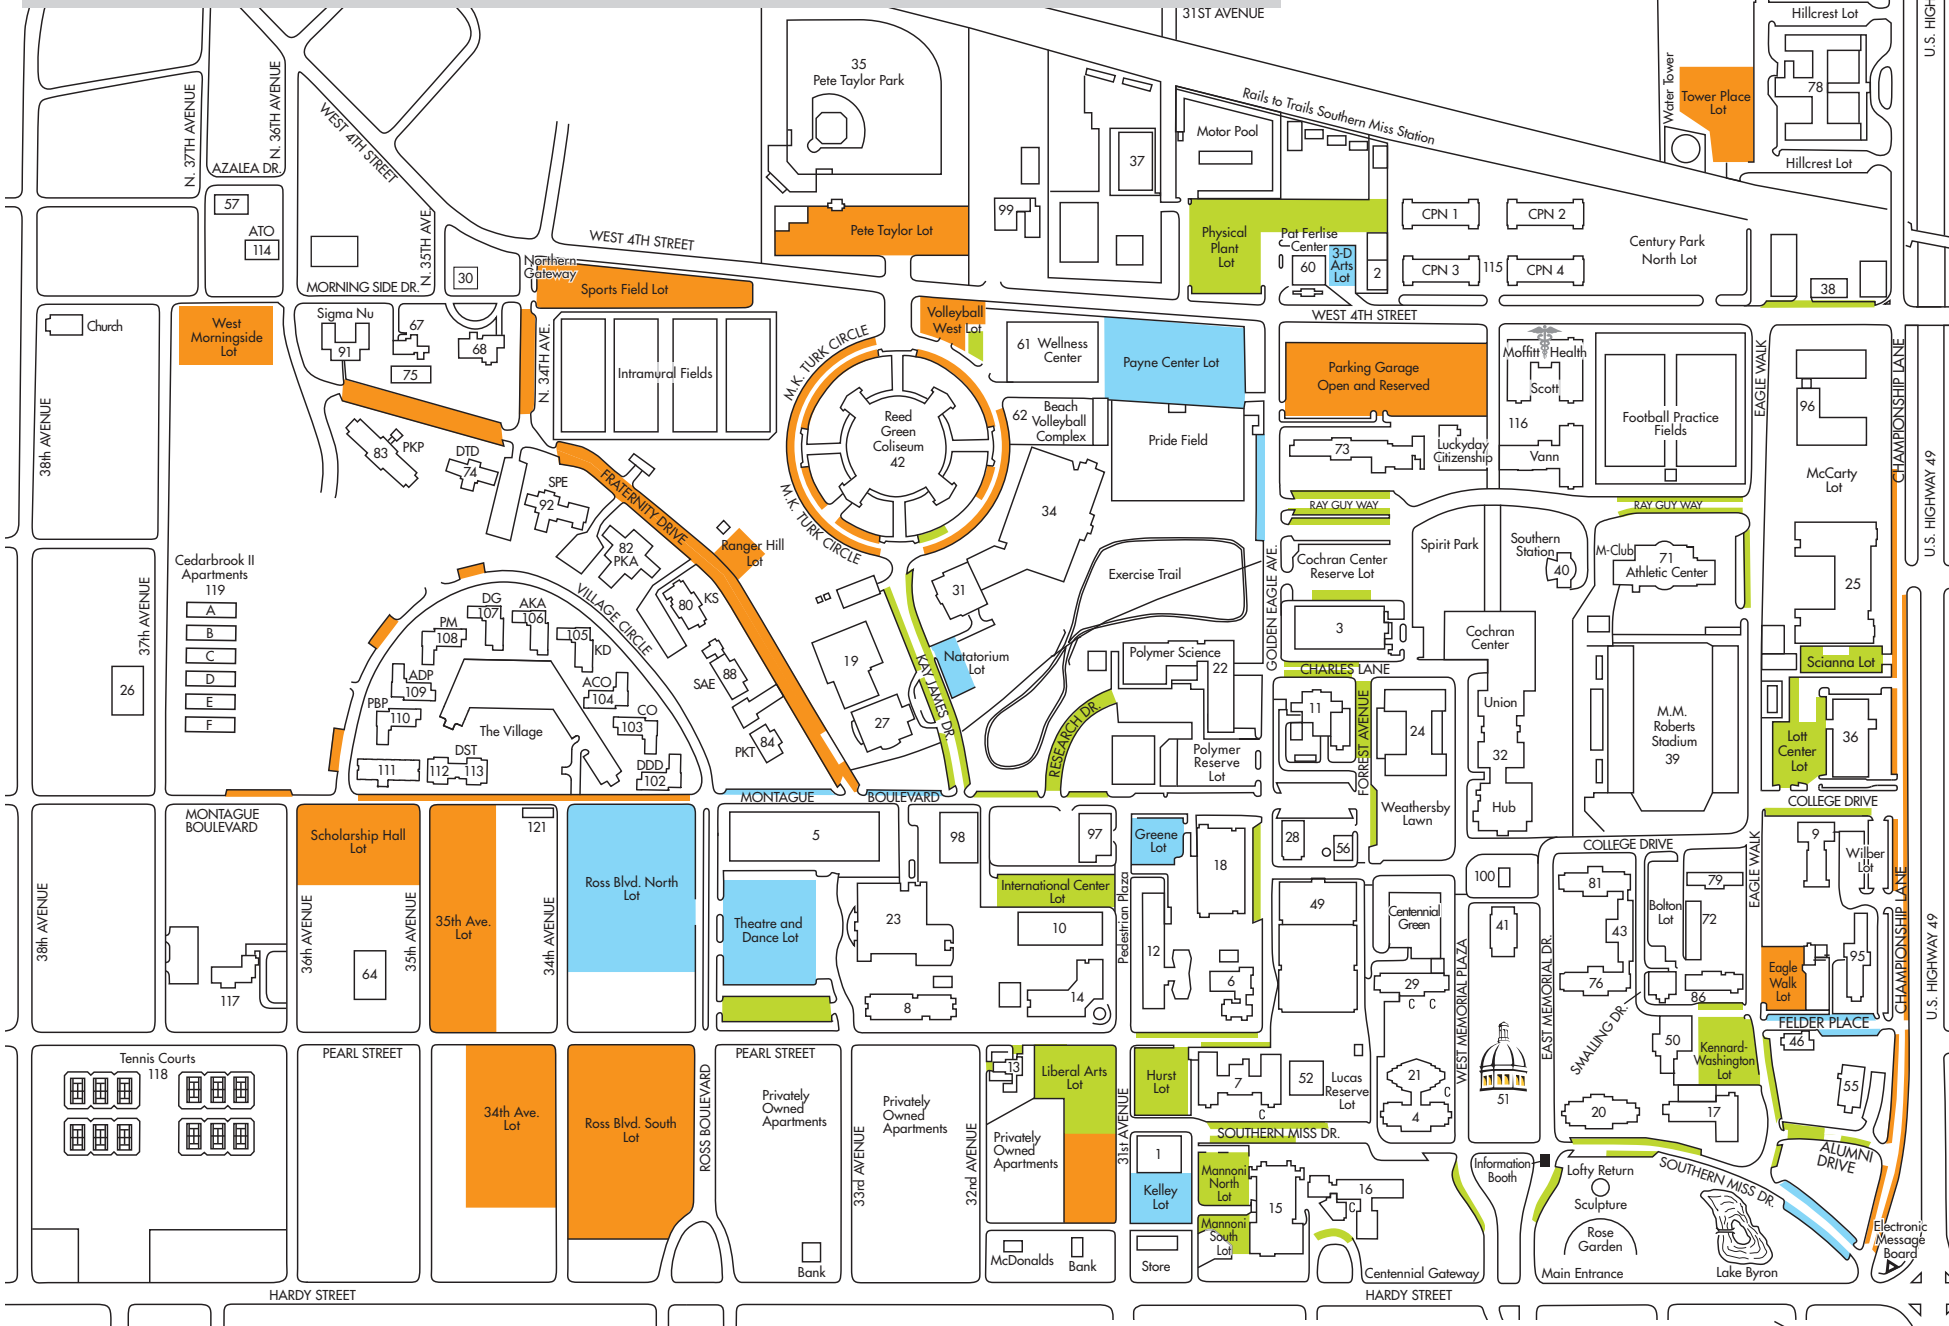

## BUILDINGS

Building Name	Number	Location	Building Name	Number	Location
3-D Arts Building	2	6C	Kennard-Washington Hall	50	7F
Alpha Chi Omega	104	3D	Kinesiology Building	9	8E
Alpha Delta Pi	109	2D	Liberal Arts Building	14	5F
Alpha Kappa Alpha	106	3D	Lott Center	36	8E
Alpha Tau Omega	114	2C	Lucas Administration Building	51	7F
Anthropology Lab and Collections	26	1D	Mannoni Performing Arts Center	15	6G
Asbury Hall	5	4E	Marsh Hall	16	6G
Baptist Student Union	97	5E	Math Zone	28	6E
Beach Volleyball Complex	62	5C	McCain Library	52	6F
Bell Track and Soccer Complex	69	11A	McCarty Hall	96	8C
Bennett Auditorium	41	7E	McLemore Hall	17	8F
Bolton Hall	72	8E	Mississippi Hall	81	7E
Bond Hall	73	6C	M.M. Roberts Stadium	39	7E
- University Police Department					
Cedarbrook II Apartments A-F	119	1D	Office of Sustainability	30	3C
Center for Child Development	68	3C	Ogletree Alumni House	55	8F
Century Park North	115	7C	Owings-McQuague Hall	18	6E
- CPN 1, CPN 2, CPN 3, CPN 4					
Century Park South	116	7C	Pat Ferlise Center	60	6C
- Ticket Office					
Chain Technology Center	3	6D	Payne Center	34	5D
Chi Omega	103	3E	Peck House-OLLI	117	2F
College Hall	4	6F	Pete Taylor Park	35	4B
Cook Library	49	6E	Phi Kappa Tau	84	4E
Danforth Chapel	100	7E	Phi Mu	108	2D
Delta Delta Delta	102	3E	Physical Plant	37	5B
Delta Gamma	107	3D	- Motor Pool		
Delta Sigma Theta	113	3E	Pi Beta Phi	110	2E
Delta Tau Delta	74	3D	Pi Kappa Alpha	82	3D
DuBard School for Language Disorders	27	4E	Pi Kappa Phi	83	2C
Duff Athletic Center	71	7D	Power House Restaurant	56	6E
- M-Club					
Duplex	112	2E	Pulley Hall	86	8F
Family Therapy Clinic	67	2C	Quinlan-Hammond Hall of Honor	64	2F
Family Therapy Module	75	2C	Reed Green Coliseum	42	4C
Forrest County Hall	29	6F	Scholarship Hall	111	2E
Fritzsche-Gibbs Hall	6	6F	Scianna Hall	25	8D
George Building	19	4D	Shafer Center for Crisis Intervention	57	2B
Greene Hall	12	5F	Sigma Alpha Epsilon	88	4D
Harkins Hall	8	4F	Sigma Nu	91	2C
Hattiesburg Hall	76	7F	Sigma Phi Epsilon	92	3D
Hickman Hall	43	7E	Softball Complex	33	9B
Hillcrest Hall	78	8B	Southern Christian Student Center	121	3E
Honor House	46	8F	Southern Hall	20	7F
Hurst Building	7	6F	Southern Station	40	7D
Interior Design Studio	13	5F	Stores and Receiving	38	8C
International Center	10	5E	Stout Hall	21	6F
Johnson Natatorium	31	5D	St. Thomas Catholic Church	99	5B
Johnson Science Tower	11	6E	Tennis Courts	118	1F
- Cochran Center, Cook Union, Hub					
Jones Hall	79	8E	Thames Polymer Science Research Center	22	6D
Kappa Delta	105	3D	Theatre and Dance Building	23	4E
Kappa Sigma	80	3D	Union Complex	32	7D, 7E
Kelley Hall	1	5F	Walker Science Building	24	6E
			Wellness Center	61	5C
			Wesley Foundation	98	5E
			Wilber Hall	95	8F