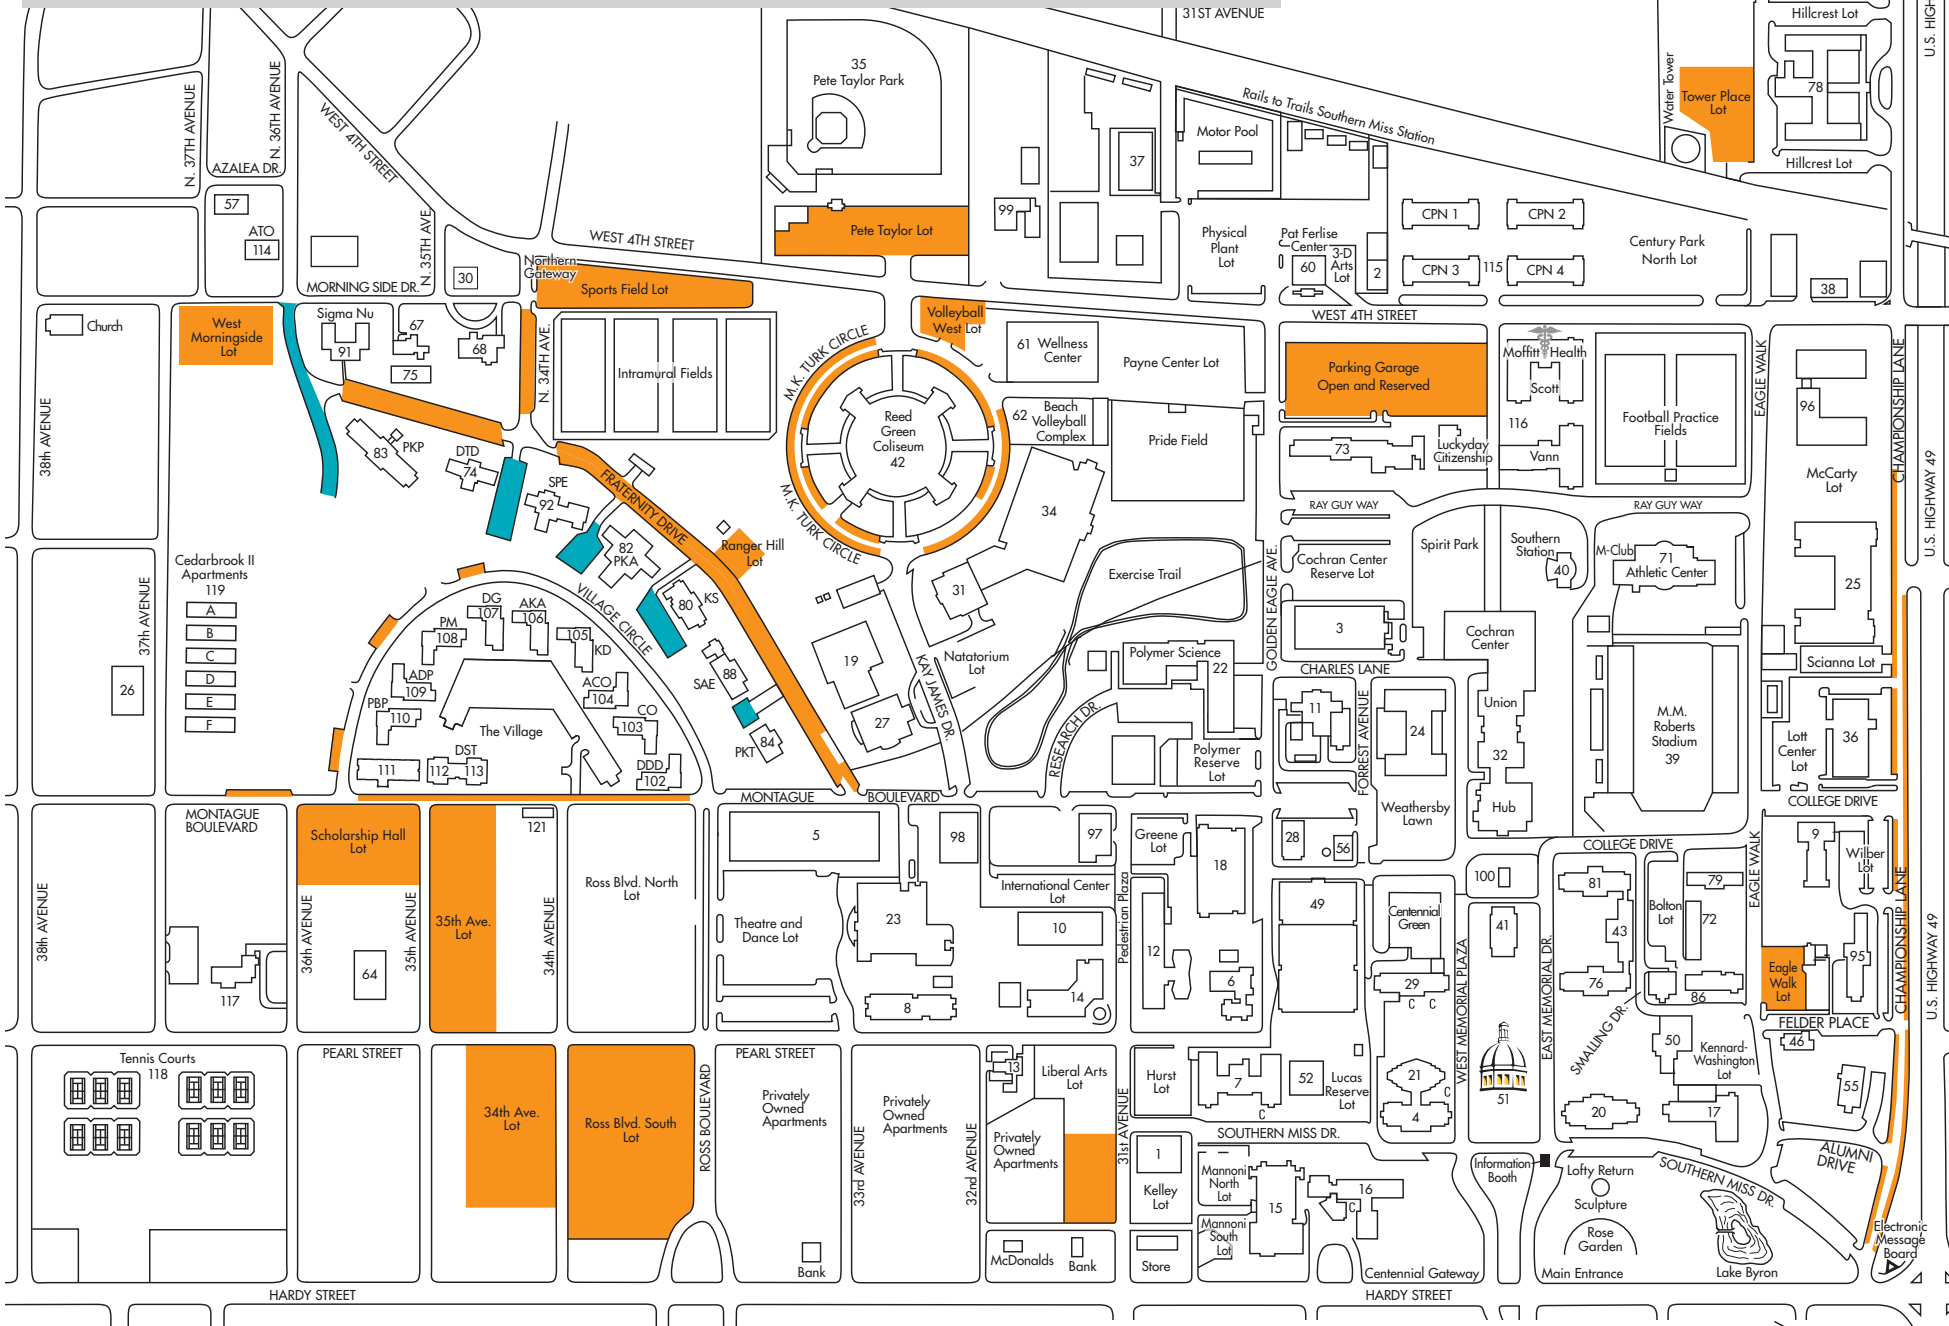

THE UNIVERSITY OF
SOUTHERN MISSISSIPPI

Department of Parking and Transit Services
601.266.4943

FRATERNITY PARKING ZONES

BUILDINGS

Building Name	Number	Location	Building Name	Number	Location
3-D Arts Building	2	6C	Kennard-Washington Hall	50	7F
Alpha Chi Omega	104	3D	Kinesiology Building	9	8E
Alpha Delta Pi	109	2D	Liberal Arts Building	14	5F
Alpha Kappa Alpha	106	3D	Lott Center	36	8E
Alpha Tau Omega	114	2C	Lucas Administration Building	51	7F
Anthropology Lab and Collections	26	1D	Mannoni Performing Arts Center	15	6G
Asbury Hall	5	4E	Marsh Hall	16	6G
Baptist Student Union	97	5E	Math Zone	28	6E
Beach Volleyball Complex	62	5C	McCain Library	52	6F
Bell Track and Soccer Complex	69	11A	McCarty Hall	96	8C
Bennett Auditorium	41	7E	McLemore Hall	17	8F
Bolton Hall	72	8E	Mississippi Hall	81	7E
Bond Hall	73	6C	M.M. Roberts Stadium	39	7E
- University Police Department			Office of Sustainability	30	3C
Cedarbrook II Apartments A-F	119	1D	Ogletree Alumni House	55	8F
Center for Child Development	68	3C	Owings-McQuague Hall	18	6E
Century Park North	115	7C	Pat Ferlise Center	60	6C
- CPN 1, CPN 2, CPN 3, CPN 4			- Ticket Office		
Century Park South	116	7C	Payne Center	34	5D
- Scott Hall, Vann Hall, Luckyday Citizenship Hall, Moffitt Health Center			Peck House-OLLI	117	2F
Chain Technology Center	3	6D	Pete Taylor Park	35	4B
Chi Omega	103	3E	Phi Kappa Tau	84	4E
College Hall	4	6F	Phi Mu	108	2D
Cook Library	49	6E	Physical Plant	37	5B
Danforth Chapel	100	7E	- Motor Pool		
Delta Delta Delta	102	3E	Pi Beta Phi	110	2E
Delta Gamma	107	3D	Pi Kappa Alpha	82	3D
Delta Sigma Theta	113	3E	Pi Kappa Phi	83	2C
Delta Tau Delta	74	3D	Power House Restaurant	56	6E
DuBard School for Language Disorders	27	4E	Pulley Hall	86	8F
Duff Athletic Center	71	7D	Quinlan-Hammond Hall of Honor	64	2F
- M-Club			Reed Green Coliseum	42	4C
Duplex	112	2E	Scholarship Hall	111	2E
Family Therapy Clinic	67	2C	Scianna Hall	25	8D
Family Therapy Module	75	2C	Shafer Center for Crisis Intervention	57	2B
Forrest County Hall	29	6F	Sigma Alpha Epsilon	88	4D
Fritzsch-Gibbs Hall	6	6F	Sigma Nu	91	2C
George Building	19	4D	Sigma Phi Epsilon	92	3D
Greene Hall	12	5F	Softball Complex	33	9B
Harkins Hall	8	4F	Southern Christian Student Center	121	3E
Hattiesburg Hall	76	7F	Southern Hall	20	7F
Hickman Hall	43	7E	Southern Station	40	7D
Hillcrest Hall	78	8B	Stores and Receiving	38	8C
Honor House	46	8F	Stout Hall	21	6F
Hurst Building	7	6F	St. Thomas Catholic Church	99	5B
Interior Design Studio	13	5F	Tennis Courts	118	1F
International Center	10	5E	Thames Polymer Science Research Center	22	6D
Johnson Natatorium	31	5D	Theatre and Dance Building	23	4E
Johnson Science Tower	11	6E	Union Complex	32	7D, 7E
Jonnes Hall	79	8E	- Cochran Center, Cook Union, Hub		
Kappa Delta	105	3D	Walker Science Building	24	6E
Kappa Sigma	80	3D	Wellness Center	61	5C
Kelley Hall	1	5F	Wesley Foundation	98	5E
			Wilber Hall	95	8F