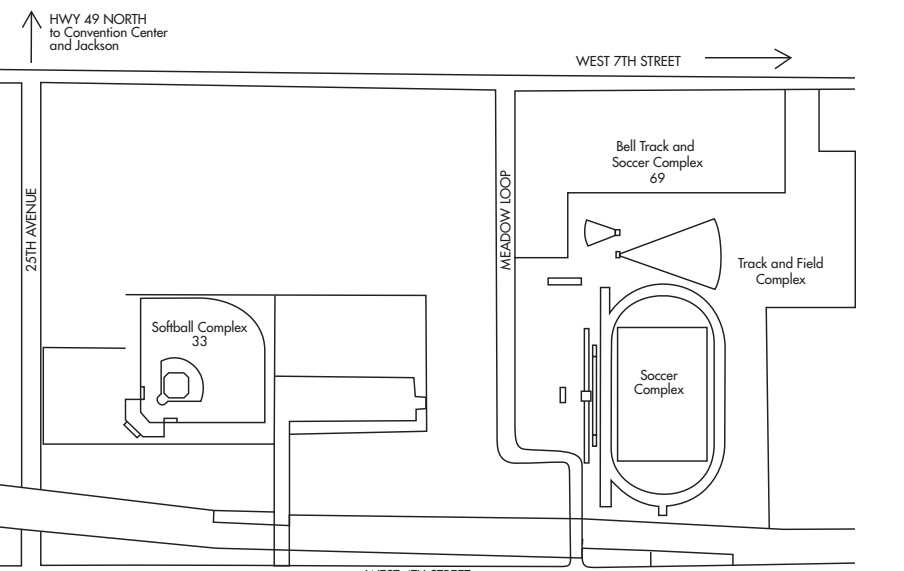

THE UNIVERSITY OF
SOUTHERN MISSISSIPPI

Department of Parking and Transit Services
601.266.4943

FRATERNITY PARKING ZONES

BUILDINGS

Building Name	Number	Location	Building Name	Number	Location
3-D Arts Building	2	6C	Kennard-Washington Hall	50	7F
Alpha Chi Omega	104	3D	Kinesiology Building	9	8E
Alpha Delta Pi	109	2D	Liberal Arts Building	14	5F
Alpha Kappa Alpha	106	3D	Lott Center	36	8E
Alpha Tau Omega	114	2C	Lucas Administration Building	51	7F
Anthropology Lab and Collections	26	1D	Mannoni Performing Arts Center	15	6G
Asbury Hall	5	4E	Marsh Hall	16	6G
Baptist Student Union	97	5E	Math Zone	28	6E
Beach Volleyball Complex	62	5C	McCain Library	52	6F
Bell Track and Soccer Complex	69	11A	McCarty Hall	96	8C
Bennett Auditorium	41	7E	McLemore Hall	17	8F
Bolton Hall	72	8E	Mississippi Hall	81	7E
Bond Hall	73	6C	M.M. Roberts Stadium	39	7E
- University Police Department			Office of Sustainability	30	3C
Cedarbrook II Apartments A-F	119	1D	Ogletree Alumni House	55	8F
Center for Child Development	68	3C	Owings-McQuague Hall	18	6E
Century Park North	115	7C	Pat Ferlise Center	60	6C
- CPN 1, CPN 2, CPN 3, CPN 4			- Ticket Office		
Century Park South	116	7C	Payne Center	34	5D
- Scott Hall, Vann Hall, Luckyday Citizenship Hall, Moffitt Health Center			Peck House-OLLI	117	2F
Chain Technology Center	3	6D	Pete Taylor Park	35	4B
Chi Omega	103	3E	Phi Kappa Tau	84	4E
College Hall	4	6F	Phi Mu	108	2D
Cook Library	49	6E	Physical Plant	37	5B
Danforth Chapel	100	7E	- Motor Pool		
Delta Delta Delta	102	3E	Pi Beta Phi	110	2E
Delta Gamma	107	3D	Pi Kappa Alpha	82	3D
Delta Sigma Theta	113	3E	Pi Kappa Phi	83	2C
Delta Tau Delta	74	3D	Power House Restaurant	56	6E
DuBard School for Language Disorders	27	4E	Pulley Hall	86	8F
Duff Athletic Center	71	7D	Quinlan-Hammond Hall of Honor	64	2F
- M-Club			Reed Green Coliseum	42	4C
Duplex	112	2E	Scholarship Hall	111	2E
Family Therapy Clinic	67	2C	Scianna Hall	25	8D
Family Therapy Module	75	2C	Shafer Center for Crisis Intervention	57	2B
Forrest County Hall	29	6F	Sigma Alpha Epsilon	88	4D
Fritzsch-Gibbs Hall	6	6F	Sigma Nu	91	2C
George Building	19	4D	Sigma Phi Epsilon	92	3D
Greene Hall	12	5F	Softball Complex	33	9B
Harkins Hall	8	4F	Southern Christian Student Center	121	3E
Hattiesburg Hall	76	7F	Southern Hall	20	7F
Hickman Hall	43	7E	Southern Station	40	7D
Hillcrest Hall	78	8B	Stores and Receiving	38	8C
Honor House	46	8F	Stout Hall	21	6F
Hurst Building	7	6F	St. Thomas Catholic Church	99	5B
Interior Design Studio	13	5F	Tennis Courts	118	1F
International Center	10	5E	Thames Polymer Science Research Center	22	6D
Johnson Natatorium	31	5D	Theatre and Dance Building	23	4E
Johnson Science Tower	11	6E	Union Complex	32	7D, 7E
Jonnes Hall	79	8E	- Cochran Center, Cook Union, Hub		
Kappa Delta	105	3D	Walker Science Building	24	6E
Kappa Sigma	80	3D	Wellness Center	61	5C
Kelley Hall	1	5F	Wesley Foundation	98	5E
			Wilber Hall	95	8F