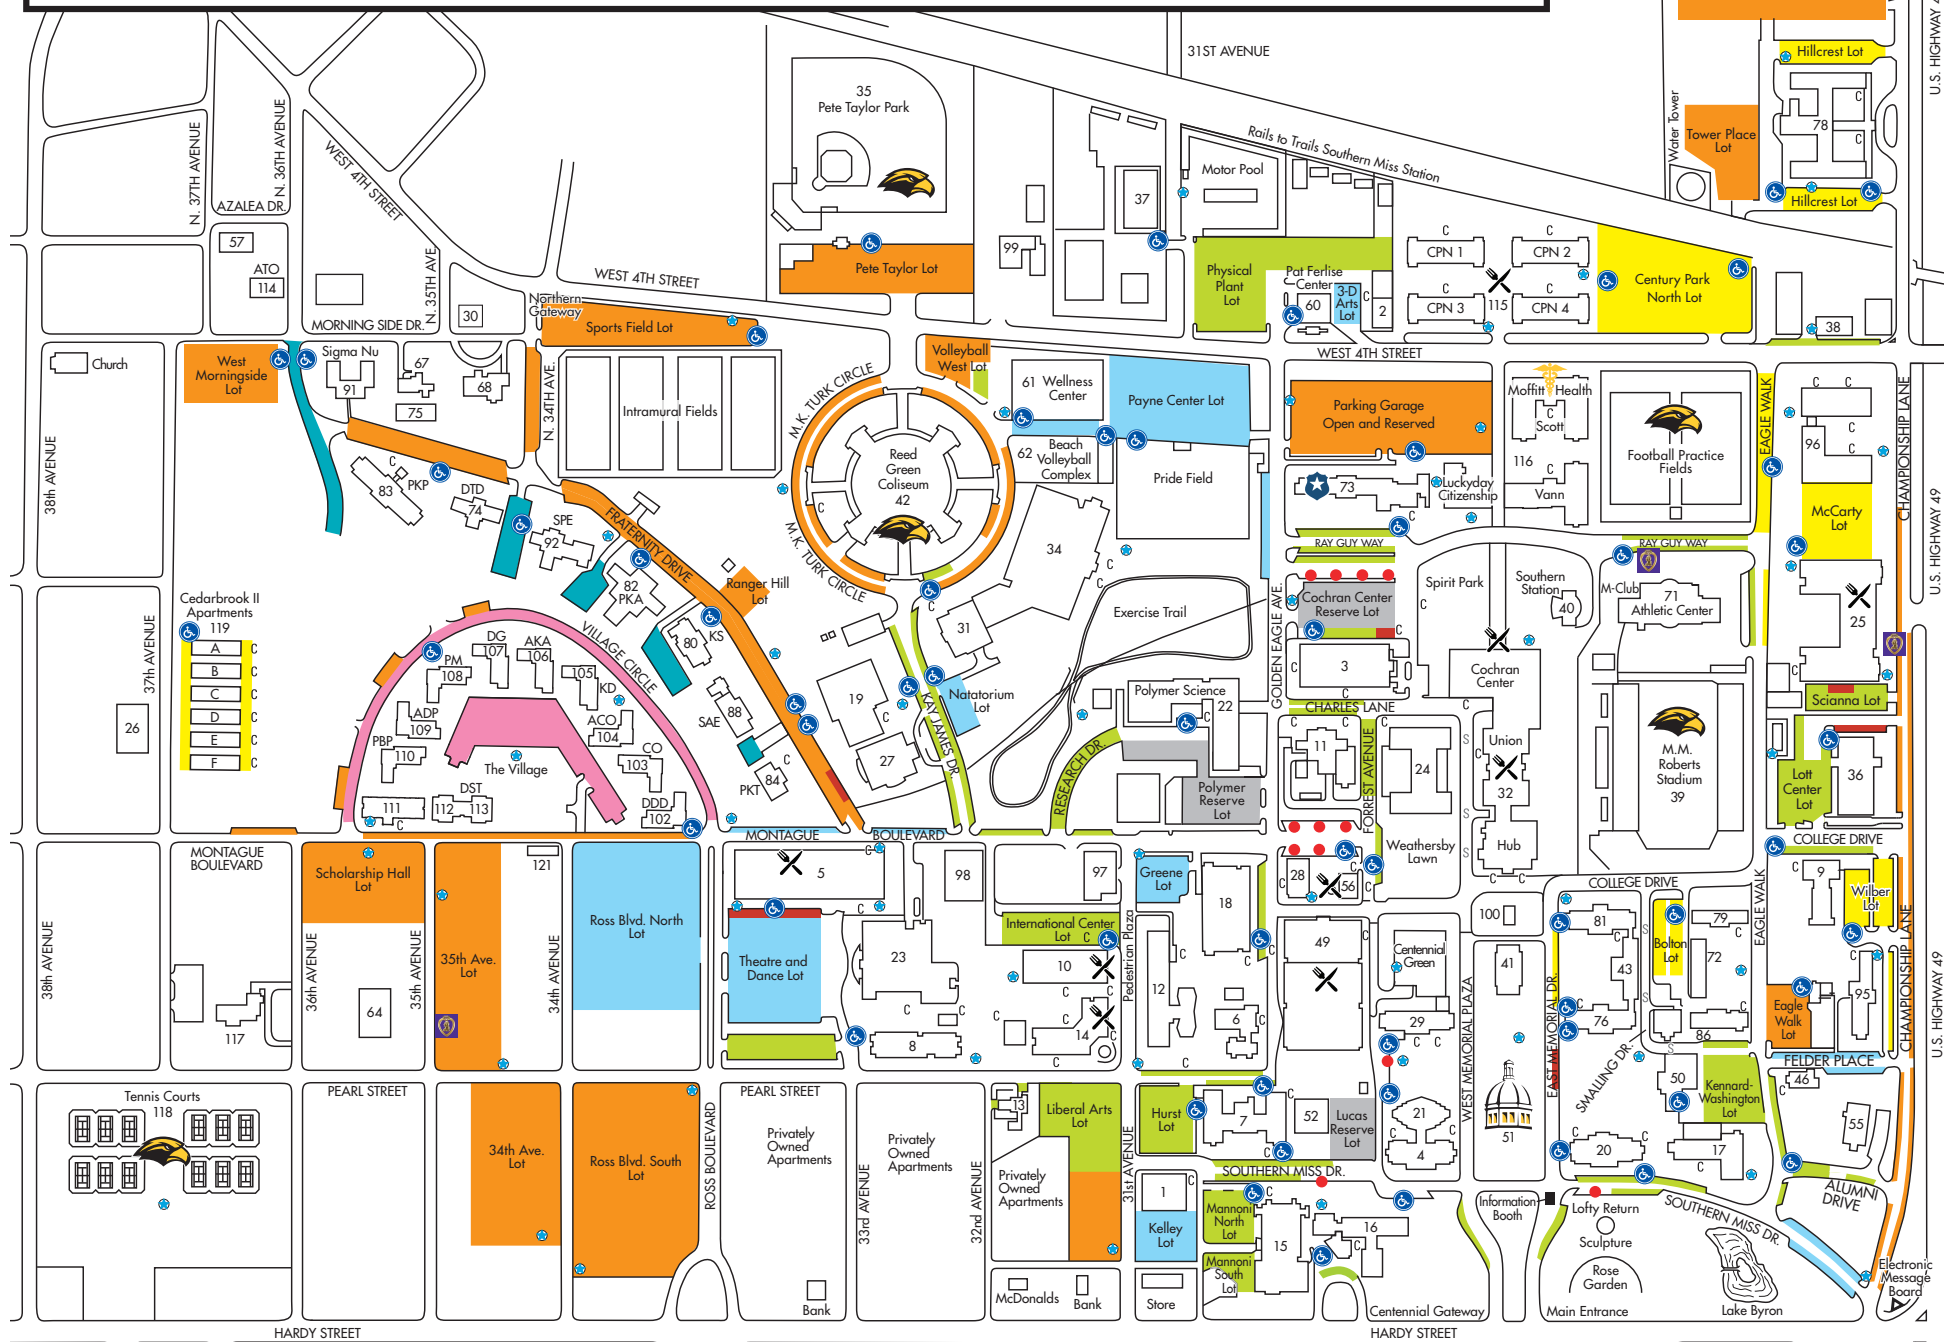

THE UNIVERSITY OF
SOUTHERN MISSISSIPPI

HATTIESBURG CAMPUS

Department of Parking and Transit Services
Phone: 601.266.4943
Website: usm.edu/parking-transit-services

BUILDINGS

Building Name	Number	Location	Building Name	Number	Location
3-D Arts Building	2	6C	Kennard-Washington Hall	50	7F
Alpha Chi Omega	104	3D	Kinesiology Building	9	8E
Alpha Delta Pi	109	2D	Liberal Arts Building	14	5F
Alpha Kappa Alpha	106	3D	Lott Center	36	8E
Alpha Tau Omega	114	2C	Lucas Administration Building	51	7F
Anthropology Lab and Collections	26	1D	Mannoni Performing Arts Center	15	6G
Asbury Hall	5	4E	Marsh Hall	16	6G
Baptist Student Union	97	5E	Math Zone	28	6E
Beach Volleyball Complex	62	5C	McCain Library	52	6F
Bell Track and Soccer Complex	69	11A	McCarty Hall	96	8C
Bennett Auditorium	41	7E	McLemore Hall	17	8F
Bolton Hall	72	8E	Mississippi Hall	81	7E
Bond Hall	73	6C	M.M. Roberts Stadium	39	7E
- University Police Department			Office of Sustainability	30	3C
Cedarbrook II Apartments A-F	119	1D	Ogletree Alumni House	55	8F
Center for Child Development	68	3C	Owings-McQuagge Hall	18	6E
Century Park North	115	7C	Pat Ferlise Center	60	6C
- CPN 1, CPN 2, CPN 3, CPN 4			- Ticket Office		
Century Park South	116	7C	Payne Center	34	5D
- Scott Hall, Vann Hall, Luckyday Citizenship Hall, Moffitt Health Center			Peck House-OLLI	117	2F
Chain Technology Center	3	6D	Pete Taylor Park	35	4B
Chi Omega	103	3E	Phi Kappa Tau	84	4E
College Hall	4	6F	Phi Mu	108	2D
Cook Library	49	6E	Physical Plant	37	5B
Danforth Chapel	100	7E	- Motor Pool		
Delta Delta Delta	102	3E	Pi Beta Phi	110	2E
Delta Gamma	107	3D	Pi Kappa Alpha	82	3D
Delta Sigma Theta	113	3E	Pi Kappa Phi	83	2C
Delta Tau Delta	74	3D	Power House Restaurant	56	6C
DuBard School for Language Disorders	27	4E	Pulley Hall	86	8F
Duff Athletic Center	71	7D	Quinlan-Hammond Hall of Honor	64	2F
- M-Club			Reed Green Coliseum	42	4C
Duplex	112	2E	Scholarship Hall	111	2E
Family Therapy Clinic	67	2C	Scianna Hall	25	8D
Family Therapy Module	75	2C	Shafer Center for Crisis Intervention	57	2B
Forrest County Hall	29	6F	Sigma Alpha Epsilon	88	4D
Fritzsche-Gibbs Hall	6	6F	Sigma Nu	91	2C
George Building	19	4D	Sigma Phi Epsilon	92	3D
Greene Hall	12	5F	Softball Complex	33	9B
Harkins Hall	8	4F	Southern Christian Student Center	121	3E
Hattiesburg Hall	76	7F	Southern Hall	20	7F
Hickman Hall	43	7E	Southern Station	40	7D
Hillcrest Hall	78	8B	Stores and Receiving	38	8C
Honor House	46	8F	Stout Hall	21	6F
Hurst Building	7	6F	St. Thomas Catholic Church	99	5B
Interior Design Studio	13	5F	Tennis Courts	118	1F
International Center	10	5E	Thames Polymer Science Research Center	22	6D
Johnson Natatorium	31	5D	Theatre and Dance Building	23	4E
- Cochran Center, Cook Union, Hub			Union Complex	32	7D, 7E
Jones Science Tower	11	6E	- Cochran Center, Cook Union, Hub		
Johns Hall	79	8E	Walker Science Building	24	6E
Kappa Delta	105	3D	Wellness Center	61	5C
Kappa Sigma	80	3D	Wesley Foundation	98	5E
Kelley Hall	1	5F	Wilber Hall	95	8F

SYMBOLS