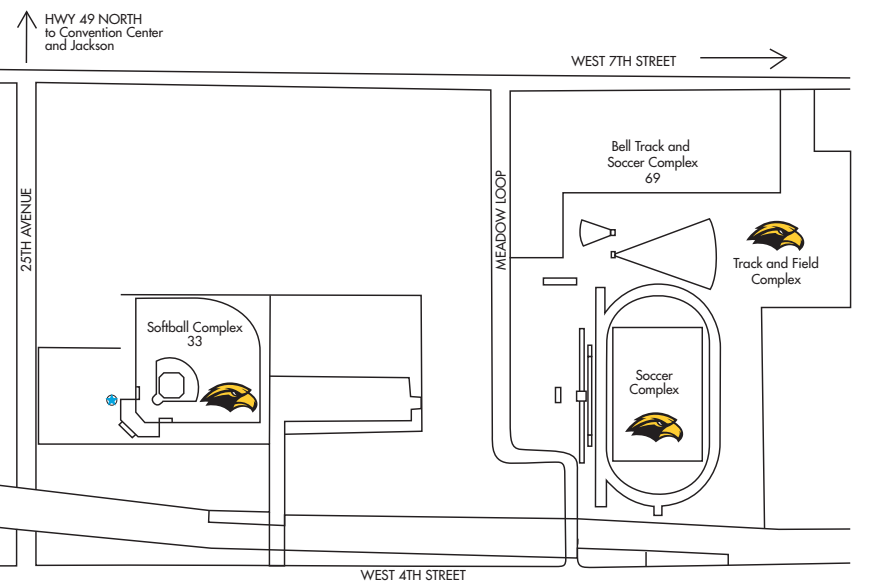

THE UNIVERSITY OF
SOUTHERN MISSISSIPPI

HATTIESBURG CAMPUS

Department of Parking and Transit Services
Phone: 601.266.4943
Website: usm.edu/parking-transit-services

BUILDINGS

Building Name	Number	Location	Building Name	Number	Location
3-D Arts Building	2	6C	Kennard-Washington Hall	50	7F
Alpha Chi Omega	104	3D	Kinesiology Building	9	8E
Alpha Delta Pi	109	2D	Liberal Arts Building	14	5F
Alpha Kappa Alpha	106	3D	Lott Center	36	8E
Alpha Tau Omega	114	2C	Lucas Administration Building	51	7F
Anthropology Lab and Collections	26	1D	Mannoni Performing Arts Center	15	6G
Asbury Hall	5	4E	Marsh Hall	16	6G
Baptist Student Union	97	5E	Math Zone	28	6E
Beach Volleyball Complex	62	5C	McCain Library	52	6F
Bell Track and Soccer Complex	69	11A	McCarty Hall	96	8C
Bennett Auditorium	41	7E	McLemore Hall	17	8F
Bolton Hall	72	8E	Mississippi Hall	81	7E
Bond Hall	73	6C	M.M. Roberts Stadium	39	7E
- University Police Department			Office of Sustainability	30	3C
Cedarbrook II Apartments A-F	119	1D	Ogletree Alumni House	55	8F
Center for Child Development	68	3C	Owings-McQuagge Hall	18	6E
Century Park North	115	7C	Pat Ferlise Center	60	6C
- CPN 1, CPN 2, CPN 3, CPN 4			- Ticket Office		
Century Park South	116	7C	Payne Center	34	5D
- Scott Hall, Vann Hall, Luckyday Citizenship Hall, Moffitt Health Center			Peck House-OLLI	117	2F
Chain Technology Center	3	6D	Pete Taylor Park	35	4B
Chi Omega	103	3E	Phi Kappa Tau	84	4E
College Hall	4	6F	Phi Mu	108	2D
Cook Library	49	6E	Physical Plant	37	5B
Danforth Chapel	100	7E	- Motor Pool		
Delta Delta Delta	102	3E	Pi Beta Phi	110	2E
Delta Gamma	107	3D	Pi Kappa Alpha	82	3D
Delta Sigma Theta	113	3E	Pi Kappa Phi	83	2C
Delta Tau Delta	74	3D	Power House Restaurant	56	6C
DuBard School for Language Disorders	27	4E	Pulley Hall	86	8F
Duff Athletic Center	71	7D	Quinlan-Hammond Hall of Honor	64	2F
- M-Club			Reed Green Coliseum	42	4C
Duplex	112	2E	Scholarship Hall	111	2E
Family Therapy Clinic	67	2C	Scianna Hall	25	8D
Family Therapy Module	75	2C	Shafer Center for Crisis Intervention	57	2B
Forrest County Hall	29	6F	Sigma Alpha Epsilon	88	4D
Fritzsche-Gibbs Hall	6	6F	Sigma Nu	91	2C
George Building	19	4D	Sigma Phi Epsilon	92	3D
Greene Hall	12	5F	Softball Complex	33	9B
Harkins Hall	8	4F	Southern Christian Student Center	121	3E
Hattiesburg Hall	76	7F	Southern Hall	20	7F
Hickman Hall	43	7E	Southern Station	40	7D
Hillcrest Hall	78	8B	Stores and Receiving	38	8C
Honor House	46	8F	Stout Hall	21	6F
Hurst Building	7	6F	St. Thomas Catholic Church	99	5B
Interior Design Studio	13	5F	Tennis Courts	118	1F
International Center	10	5E	Thames Polymer Science Research Center	22	6D
Johnson Natatorium	31	5D	Theatre and Dance Building	23	4E
- Cochran Center, Cook Union, Hub			Union Complex	32	7D, 7E
Jones Science Tower	11	6E	- Cochran Center, Cook Union, Hub		
Johns Hall	79	8E	Walker Science Building	24	6E
Kappa Delta	105	3D	Wellness Center	61	5C
Kappa Sigma	80	3D	Wesley Foundation	98	5E
Kelley Hall	1	5F	Wilber Hall	95	8F

SYMBOLS