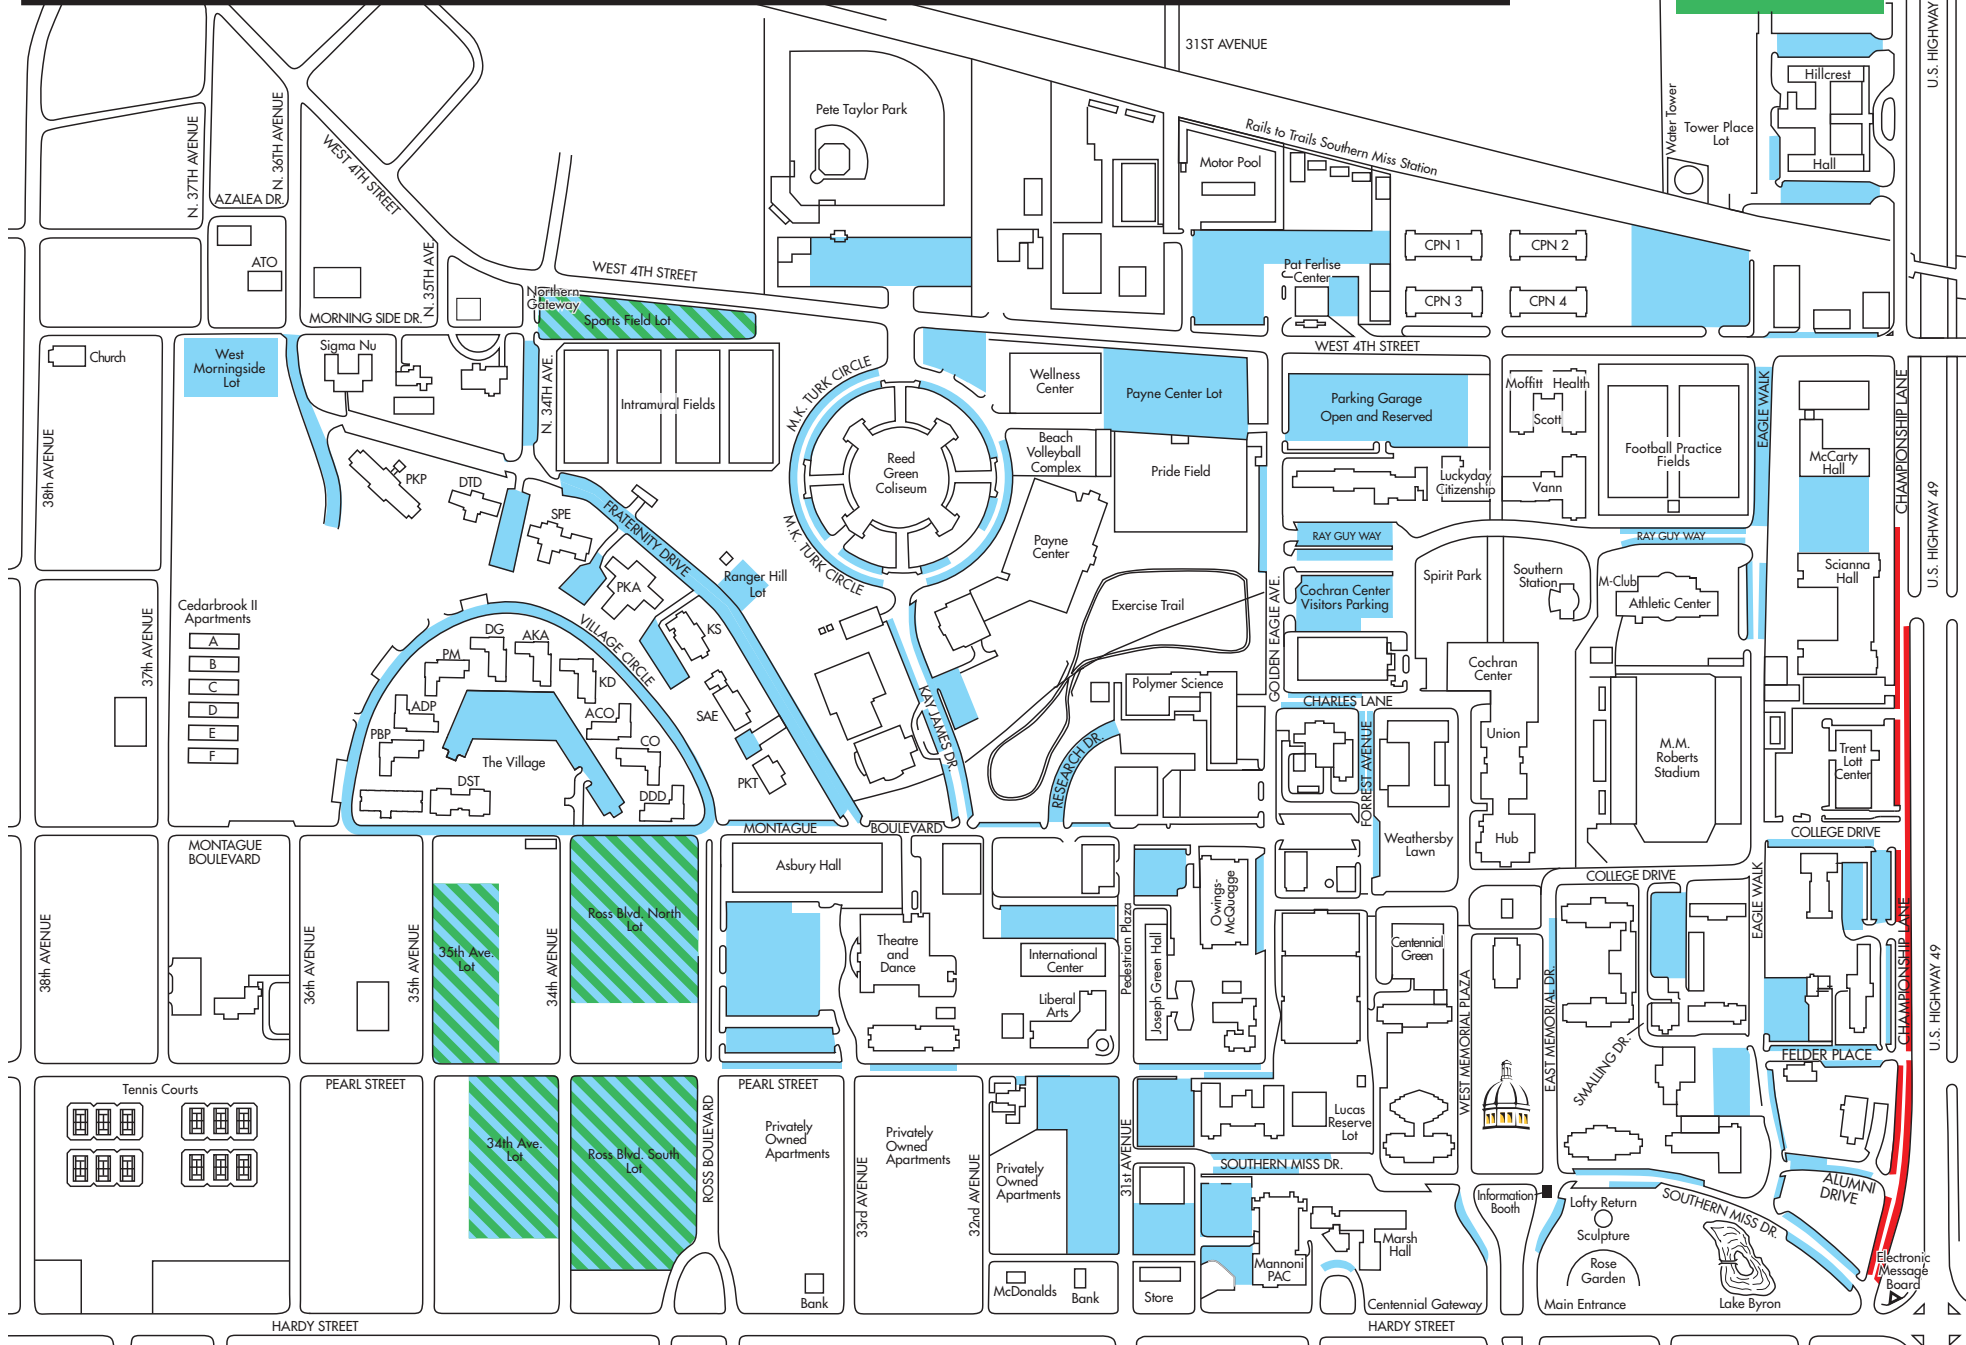

THE UNIVERSITY OF
SOUTHERN MISSISSIPPI

HATTIESBURG CAMPUS

Department of Parking and Transit Services
Phone: 601.266.4943
Website: usm.edu/parking-transit-services

December 2-3, 2022
Mississippi High School Activities Association
PARKING

Friday, Dec. 2, 2022
Areas marked in green are preferred for MHSAA parking.

Saturday, Dec. 3, 2022
All areas marked in blue are preferred parking for MHSAA except for reserved and mandatory tow areas.

MANDATORY TOW AREAS – Includes service areas, fire lanes, fire hydrants, handicapped parking, handicapped curb cuts, reserved parking, which includes spaces, lots and visitor parking, sidewalks/grounds, no parking tow-away areas and obstructing traffic, which will be enforced 24 hours a day, seven days a week

Bus Parking Only

Tailgating will be allowed for the High School State Football Championships. The University requests the following of fans wishing to tailgate:

- Park legally
- Do not set up tailgates in parking spaces
- Tailgate in the space adjacent to your vehicle
- Clean up after yourself.

The University of Southern Mississippi enforces a clear bag policy at all athletic events. For more information on the clear bag policy and a list of approved items, visit southernmiss.com/documents/2018/6/21/1243__m_footbl_2017_18_misc_non_event__08-28-17.pdf.