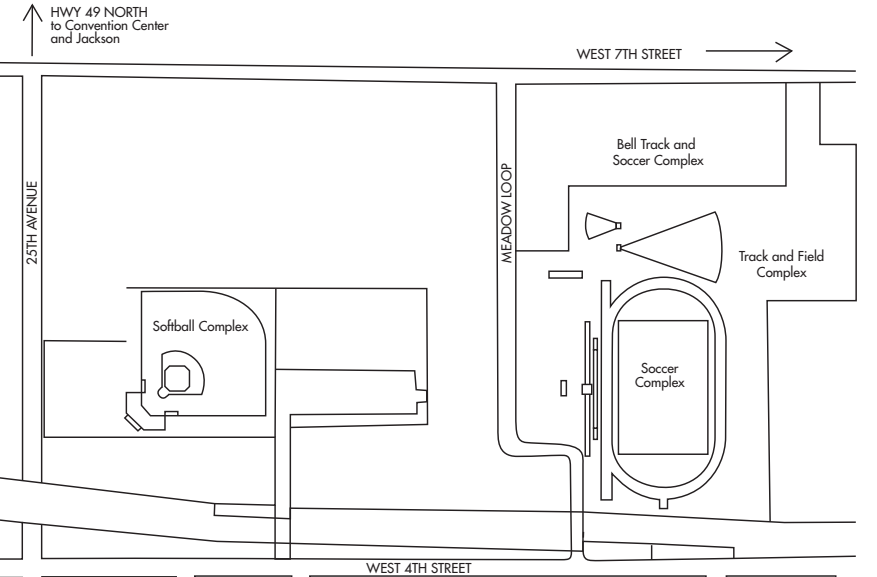

THE UNIVERSITY OF
SOUTHERN MISSISSIPPI

HATTIESBURG CAMPUS

Department of Parking and Transit Services
Phone: 601.266.4943
Website: usm.edu/parking-transit-services

December 2-3, 2022
Mississippi High School Activities Association
PARKING

Friday, Dec. 2, 2022
Areas marked in green are preferred for MHSAA parking.

Saturday, Dec. 3, 2022
All areas marked in blue are preferred parking for MHSAA except for reserved and mandatory tow areas.

MANDATORY TOW AREAS – Includes service areas, fire lanes, fire hydrants, handicapped parking, handicapped curb cuts, reserved parking, which includes spaces, lots and visitor parking, sidewalks/grounds, no parking tow-away areas and obstructing traffic, which will be enforced 24 hours a day, seven days a week

Bus Parking Only

Tailgating will be allowed for the High School State Football Championships. The University requests the following of fans wishing to tailgate:

- Park legally
- Do not set up tailgates in parking spaces
- Tailgate in the space adjacent to your vehicle
- Clean up after yourself.

The University of Southern Mississippi enforces a clear bag policy at all athletic events. For more information on the clear bag policy and a list of approved items, visit southernmiss.com/documents/2018/6/21/1243__m_footbl_2017_18_misc_non_event__08-28-17.pdf.