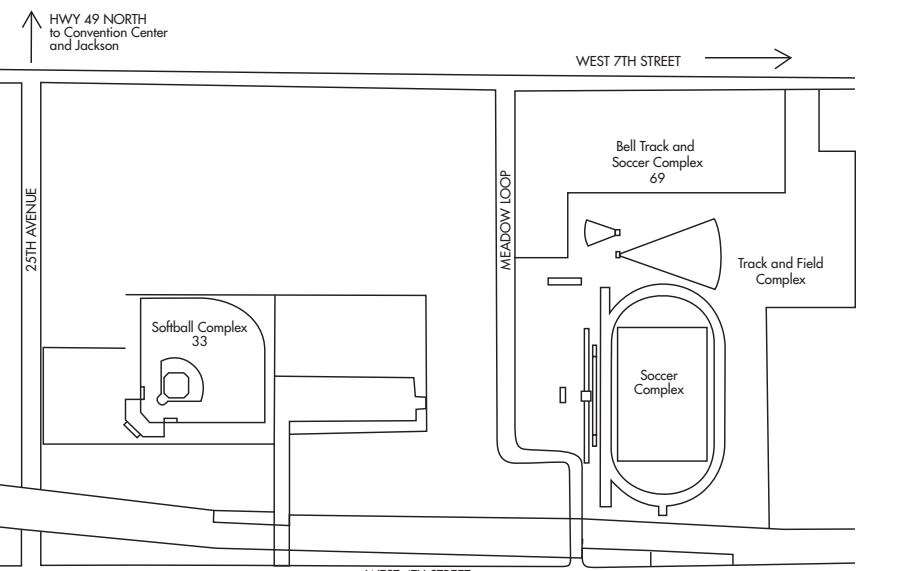

THE UNIVERSITY OF
SOUTHERN MISSISSIPPI

Department of Parking and Transit Services
601.266.4943

RESIDENT PARKING ZONES

BUILDINGS

Building Name	Number	Location	Building Name	Number	Location
3-D Arts Building	2	6C	Kennard-Washington Hall	50	7F
Alpha Chi Omega	104	3D	Kinesiology Building	9	8E
Alpha Delta Pi	109	2D	Liberal Arts Building	14	5F
Alpha Kappa Alpha	106	3D	Lott Center	36	8E
Alpha Tau Omega	114	2C	Lucas Administration Building	51	7F
Anthropology Lab and Collections	26	1D	Mannoni Performing Arts Center	15	6G
Asbury Hall	5	4E	Marsh Hall	16	6G
Baptist Student Union	97	5E	Math Zone	28	6E
Beach Volleyball Complex	62	5C	McCain Library	52	6F
Bell Track and Soccer Complex	69	11A	McCarty Hall	96	8C
Bennett Auditorium	41	7E	McLemore Hall	17	8F
Bolton Hall	72	8E	Mississippi Hall	81	7E
Bond Hall	73	6C	M.M. Roberts Stadium	39	7E
- University Police Department			Office of Sustainability	30	3C
Cedarbrook II Apartments A-F	119	1D	Ogletree Alumni House	55	8F
Center for Child Development	68	3C	Owings-McQuague Hall	18	6E
Century Park North	115	7C	Pat Ferlise Center	60	6C
- CPN 1, CPN 2, CPN 3, CPN 4			- Ticket Office		
Century Park South	116	7C	Payne Center	34	5D
- Scott Hall, Vann Hall, Luckyday Citizenship Hall, Moffitt Health Center			Peck House-OLLI	117	2F
Chain Technology Center	3	6D	Pete Taylor Park	35	4B
Chi Omega	103	3E	Phi Kappa Tau	84	4E
College Hall	4	6F	Phi Mu	108	2D
Cook Library	49	6E	Physical Plant	37	5B
Danforth Chapel	100	7E	- Motor Pool		
Delta Delta Delta	102	3E	Pi Beta Phi	110	2E
Delta Gamma	107	3D	Pi Kappa Alpha	82	3D
Delta Sigma Theta	113	3E	Pi Kappa Phi	83	2C
Delta Tau Delta	74	3D	Power House Restaurant	56	6E
DuBard School for Language Disorders	27	4E	Pulley Hall	86	8F
Duff Athletic Center	71	7D	Quinlan-Hammond Hall of Honor	64	2F
- M-Club			Reed Green Coliseum	42	4C
Duplex	112	2E	Scholarship Hall	111	2E
Family Therapy Clinic	67	2C	Scianna Hall	25	8D
Family Therapy Module	75	2C	Shafer Center for Crisis Intervention	57	2B
Forrest County Hall	29	6F	Sigma Alpha Epsilon	88	4D
Fritzsche-Gibbs Hall	6	6F	Sigma Nu	91	2C
George Building	19	4D	Sigma Phi Epsilon	92	3D
Greene Hall	12	5F	Softball Complex	33	9B
Harkins Hall	8	4F	Southern Christian Student Center	121	3E
Hattiesburg Hall	76	7F	Southern Hall	20	7F
Hickman Hall	43	7E	Southern Station	40	7D
Hillcrest Hall	78	8B	Stores and Receiving	38	8C
Honor House	46	8F	Stout Hall	21	6F
Hurst Building	7	6F	St. Thomas Catholic Church	99	5B
Interior Design Studio	13	5F	Tennis Courts	118	1F
International Center	10	5E	Thames Polymer Science Research Center	22	6D
Johnson Natatorium	31	5D	Theatre and Dance Building	23	4E
Johnson Science Tower	11	6E	Union Complex	32	7D, 7E
Johnes Hall	79	8E	- Cochran Center, Cook Union, Hub		
Kappa Delta	105	3D	Walker Science Building	24	6E
Kappa Sigma	80	3D	Wellness Center	61	5C
Kelley Hall	1	5F	Wesley Foundation	98	5E
			Wilber Hall	95	8F