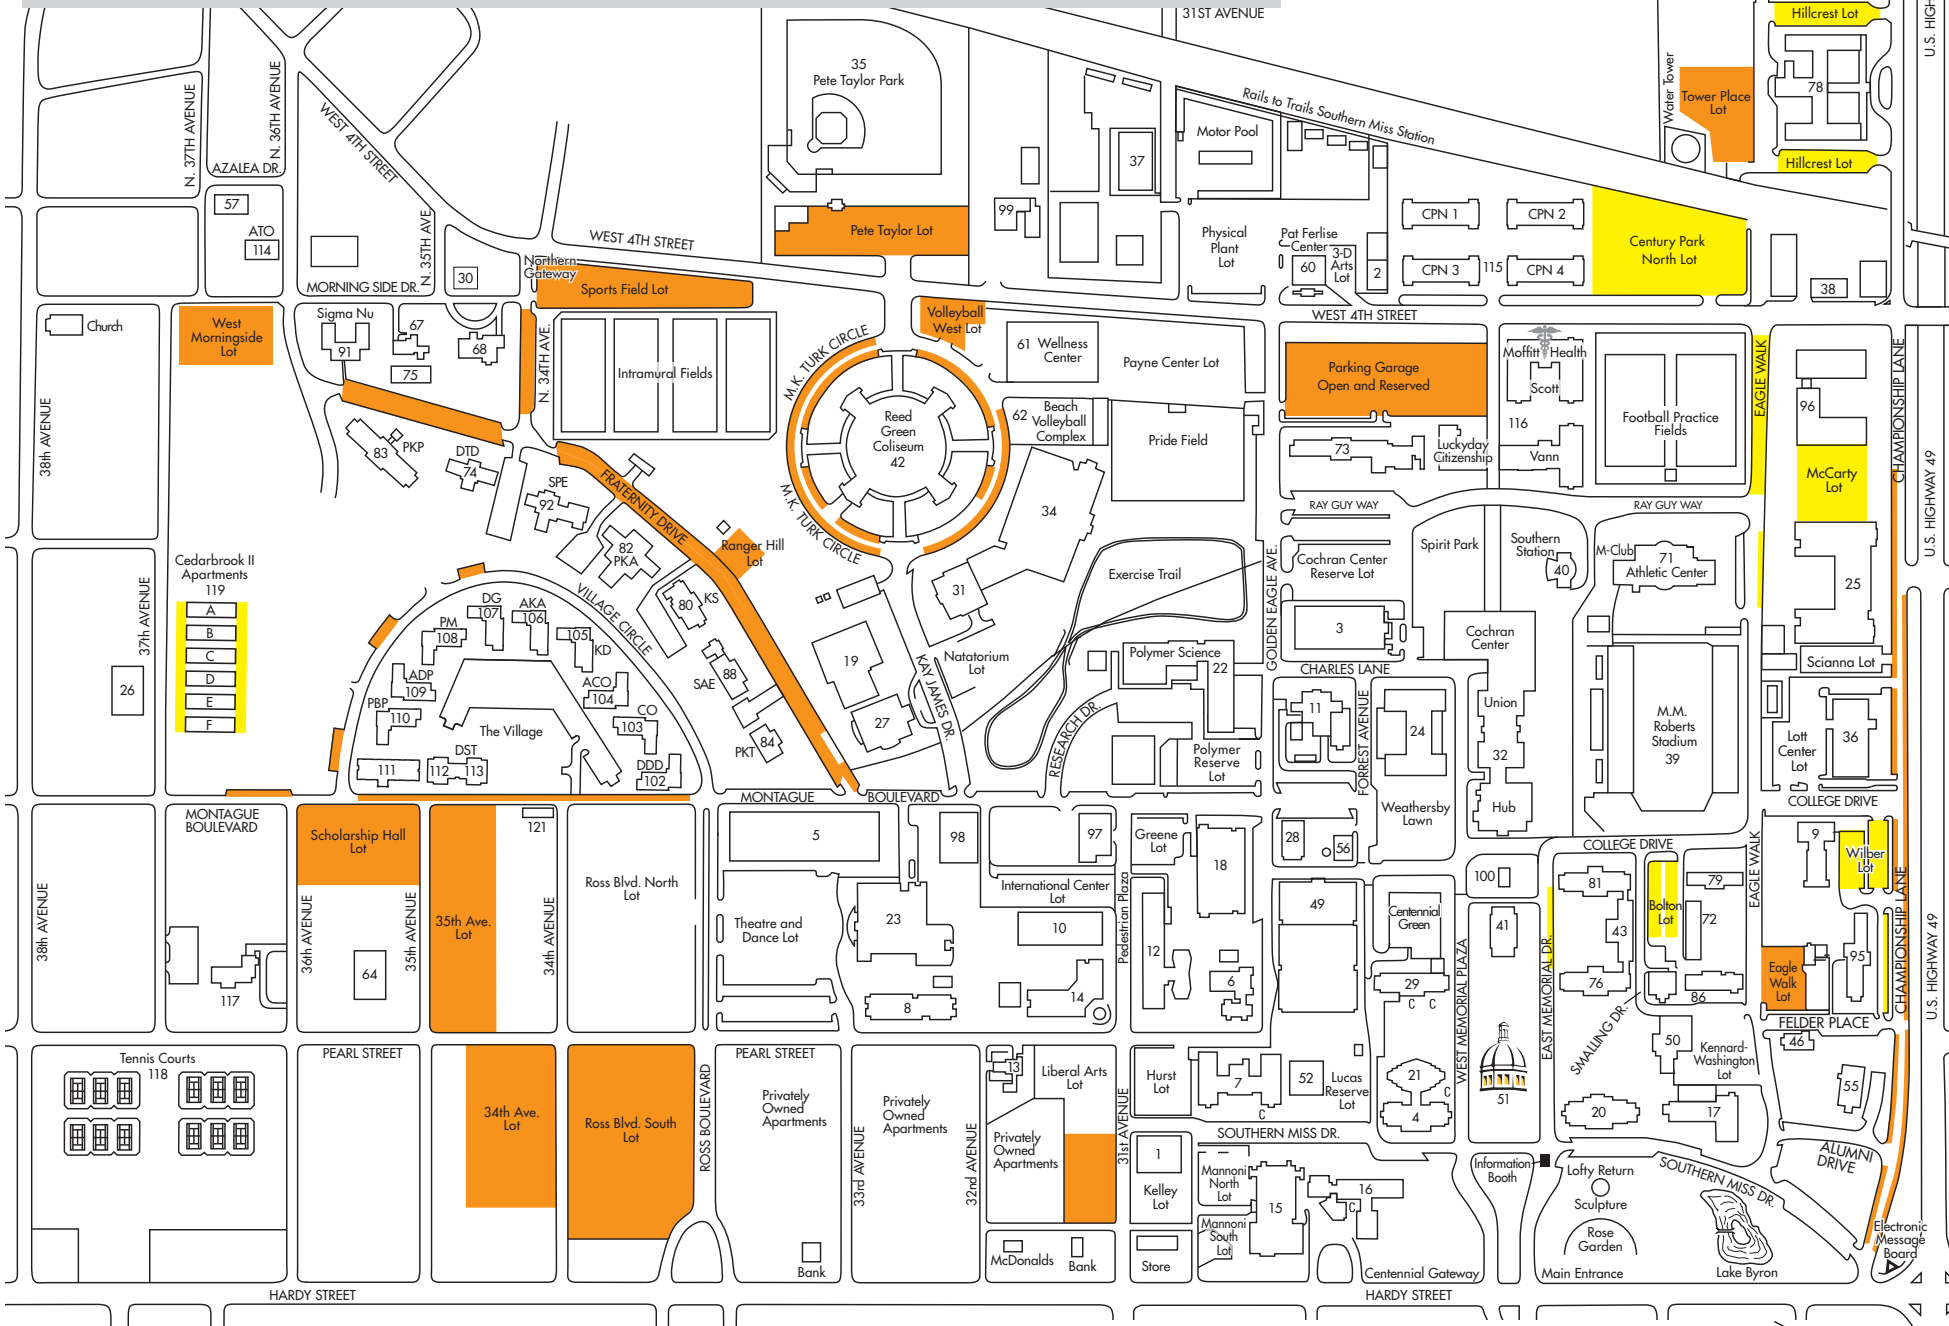

THE UNIVERSITY OF
SOUTHERN MISSISSIPPI

Department of Parking and Transit Services
601.266.4943

RESIDENT PARKING ZONES

BUILDINGS

Building Name	Number	Location	Building Name	Number	Location
3-D Arts Building	2	6C	Kennard-Washington Hall	50	7F
Alpha Chi Omega	104	3D	Kinesiology Building	9	8E
Alpha Delta Pi	109	2D	Liberal Arts Building	14	5F
Alpha Kappa Alpha	106	3D	Lott Center	36	8E
Alpha Tau Omega	114	2C	Lucas Administration Building	51	7F
Anthropology Lab and Collections	26	1D	Mannoni Performing Arts Center	15	6G
Asbury Hall	5	4E	Marsh Hall	16	6G
Baptist Student Union	97	5E	Math Zone	28	6E
Beach Volleyball Complex	62	5C	McCain Library	52	6F
Bell Track and Soccer Complex	69	11A	McCarty Hall	96	8C
Bennett Auditorium	41	7E	McLemore Hall	17	8F
Bolton Hall	72	8E	Mississippi Hall	81	7E
Bond Hall	73	6C	M.M. Roberts Stadium	39	7E
- University Police Department			Office of Sustainability	30	3C
Cedarbrook II Apartments A-F	119	1D	Ogletree Alumni House	55	8F
Center for Child Development	68	3C	Owings-McQuague Hall	18	6E
Century Park North	115	7C	Pat Ferlise Center	60	6C
- CPN 1, CPN 2, CPN 3, CPN 4			- Ticket Office		
Century Park South	116	7C	Payne Center	34	5D
- Scott Hall, Vann Hall, Luckyday Citizenship Hall, Moffitt Health Center			Peck House-OLLI	117	2F
Chain Technology Center	3	6D	Pete Taylor Park	35	4B
Chi Omega	103	3E	Phi Kappa Tau	84	4E
College Hall	4	6F	Phi Mu	108	2D
Cook Library	49	6E	Physical Plant	37	5B
Danforth Chapel	100	7E	- Motor Pool		
Delta Delta Delta	102	3E	Pi Beta Phi	110	2E
Delta Gamma	107	3D	Pi Kappa Alpha	82	3D
Delta Sigma Theta	113	3E	Pi Kappa Phi	83	2C
Delta Tau Delta	74	3D	Power House Restaurant	56	6E
DuBard School for Language Disorders	27	4E	Pulley Hall	86	8F
Duff Athletic Center	71	7D	Quinlan-Hammond Hall of Honor	64	2F
- M-Club			Reed Green Coliseum	42	4C
Duplex	112	2E	Scholarship Hall	111	2E
Family Therapy Clinic	67	2C	Scianna Hall	25	8D
Family Therapy Module	75	2C	Shafer Center for Crisis Intervention	57	2B
Forrest County Hall	29	6F	Sigma Alpha Epsilon	88	4D
Fritzsche-Gibbs Hall	6	6F	Sigma Nu	91	2C
George Building	19	4D	Sigma Phi Epsilon	92	3D
Greene Hall	12	5F	Softball Complex	33	9B
Harkins Hall	8	4F	Southern Christian Student Center	121	3E
Hattiesburg Hall	76	7F	Southern Hall	20	7F
Hickman Hall	43	7E	Southern Station	40	7D
Hillcrest Hall	78	8B	Stores and Receiving	38	8C
Honor House	46	8F	Stout Hall	21	6F
Hurst Building	7	6F	St. Thomas Catholic Church	99	5B
Interior Design Studio	13	5F	Tennis Courts	118	1F
International Center	10	5E	Thames Polymer Science Research Center	22	6D
Johnson Natatorium	31	5D	Theatre and Dance Building	23	4E
Johnson Science Tower	11	6E	Union Complex	32	7D, 7E
Johnes Hall	79	8E	- Cochran Center, Cook Union, Hub		
Kappa Delta	105	3D	Walker Science Building	24	6E
Kappa Sigma	80	3D	Wellness Center	61	5C
Kelley Hall	1	5F	Wesley Foundation	98	5E
			Wilber Hall	95	8F