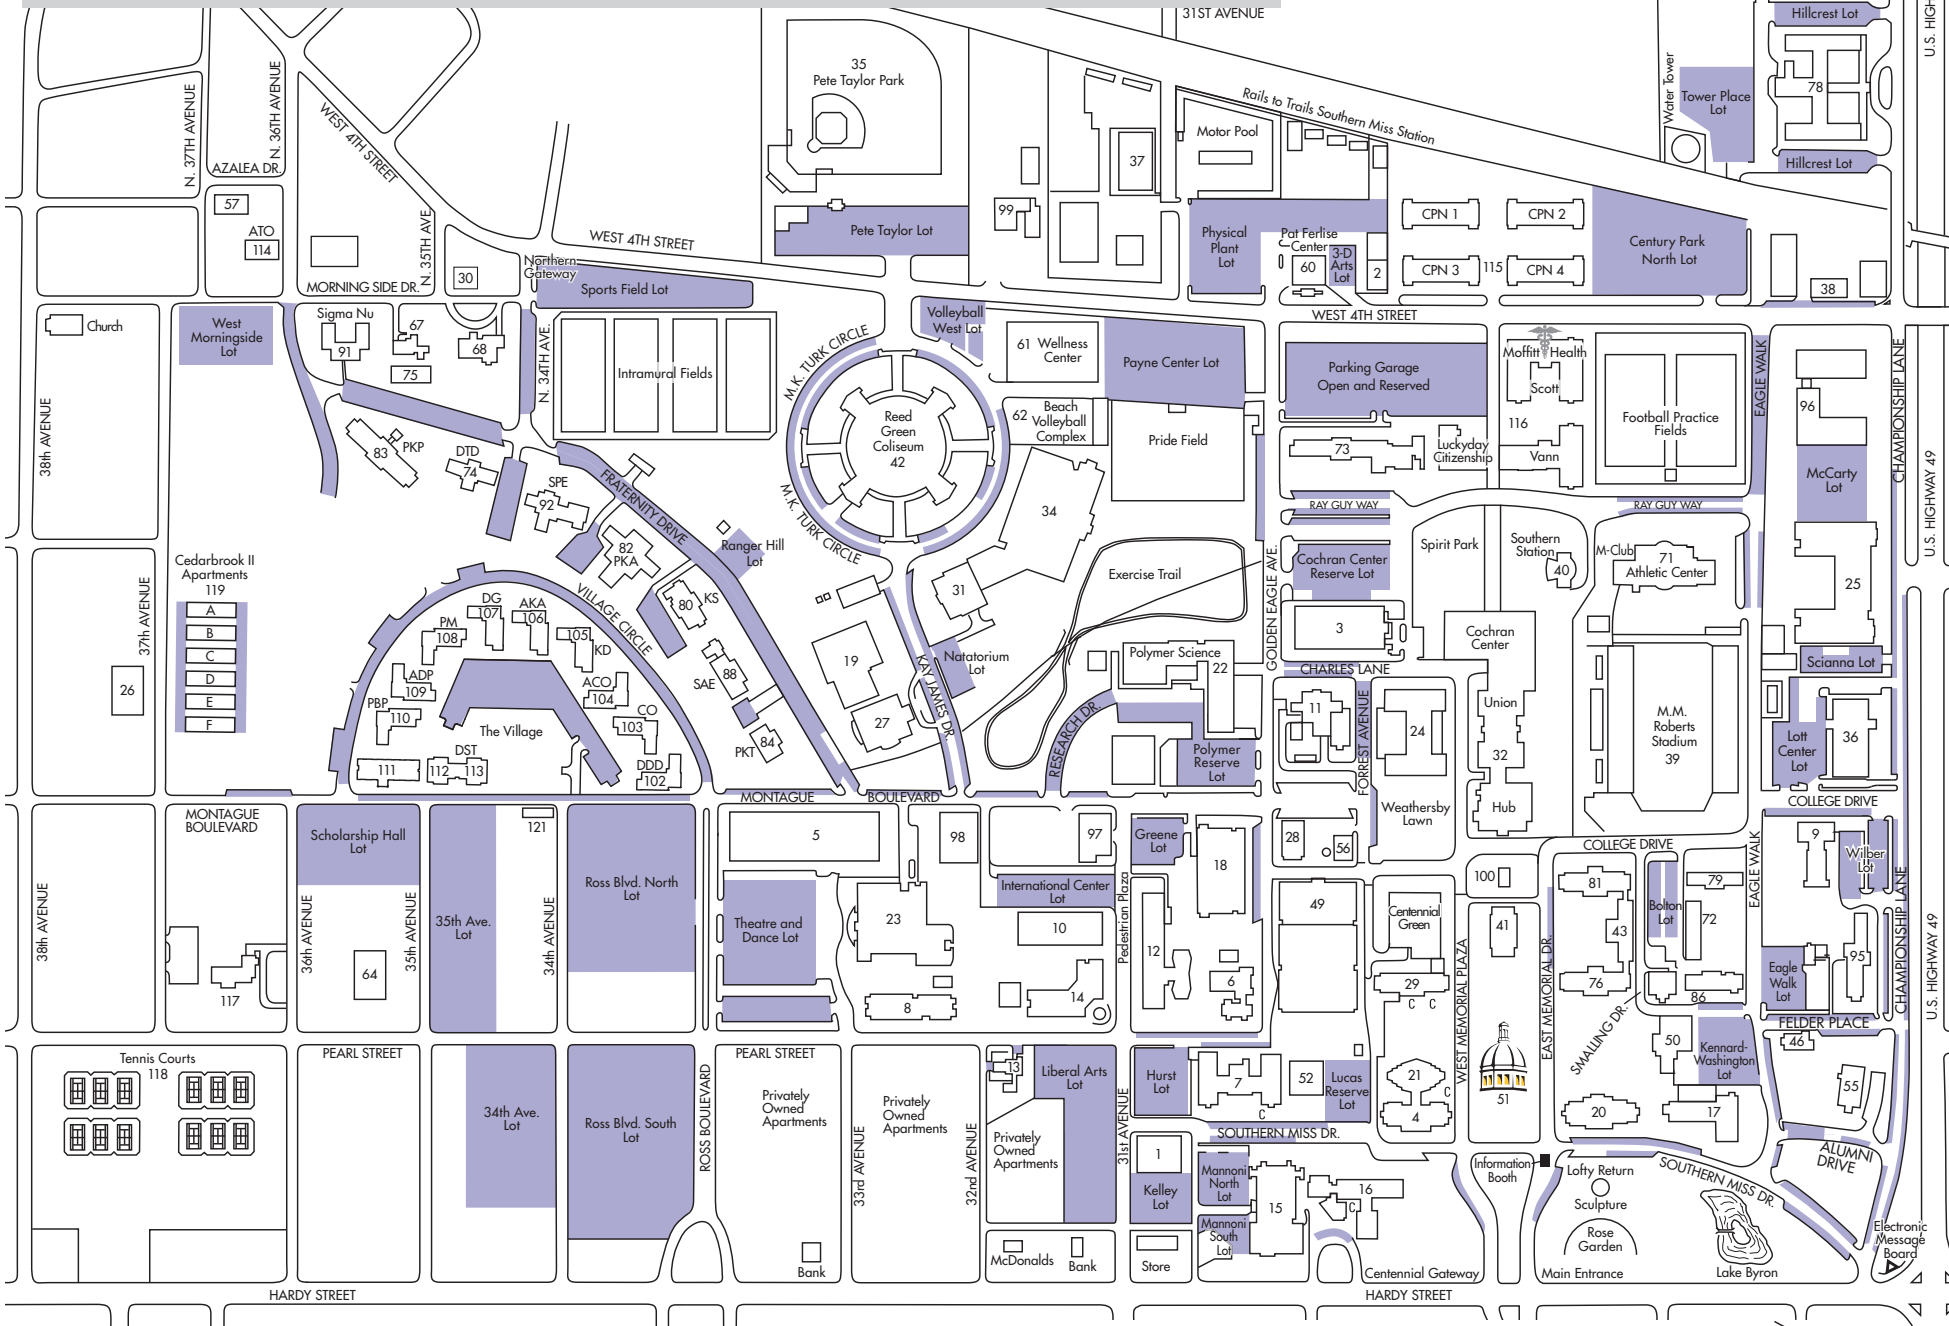

## BUILDINGS

Building Name	Number	Location	Building Name	Number	Location
3-D Arts Building	2	6C	Kennard-Washington Hall	50	7F
Alpha Chi Omega	104	3D	Kinesiology Building	9	8E
Alpha Delta Pi	109	2D	Liberal Arts Building	14	5F
Alpha Kappa Alpha	106	3D	Lott Center	36	8E
Alpha Tau Omega	114	2C	Lucas Administration Building	51	7F
Anthropology Lab and Collections	26	1D	Mannoni Performing Arts Center	15	6G
Asbury Hall	5	4E	Marsh Hall	16	6G
Baptist Student Union	97	5E	Math Zone	28	6E
Beach Volleyball Complex	62	5C	McCain Library	52	6F
Bell Track and Soccer Complex	69	11A	McCarty Hall	96	8C
Bennett Auditorium	41	7E	McLemore Hall	17	8F
Bolton Hall	72	8E	Mississippi Hall	81	7E
Bond Hall	73	6C	M.M. Roberts Stadium	39	7E
- University Police Department			Office of Sustainability	30	3C
Cedarbrook II Apartments A-F	119	1D	Ogletree Alumni House	55	8F
Center for Child Development	68	3C	Owings-McQuague Hall	18	6E
Century Park North	115	7C	Pat Ferlise Center	60	6C
- CPN 1, CPN 2, CPN 3, CPN 4			- Ticket Office		
Century Park South	116	7C	Payne Center	34	5D
- Scott Hall, Vann Hall, Luckyday Citizenship Hall, Moffitt Health Center			Peck House-OLLI	117	2F
Chain Technology Center	3	6D	Pete Taylor Park	35	4B
Chi Omega	103	3E	Phi Kappa Tau	84	4E
College Hall	4	6F	Phi Mu	108	2D
Cook Library	49	6E	Physical Plant	37	5B
Danforth Chapel	100	7E	- Motor Pool		
Delta Delta Delta	102	3E	Pi Beta Phi	110	2E
Delta Gamma	107	3D	Pi Kappa Alpha	82	3D
Delta Sigma Theta	113	3E	Pi Kappa Phi	83	2C
Delta Tau Delta	74	3D	Power House Restaurant	56	6E
DuBard School for Language Disorders	27	4E	Pulley Hall	86	8F
Duff Athletic Center	71	7D	Quinlan-Hammond Hall of Honor	64	2F
- M-Club			Reed Green Coliseum	42	4C
Duplex	112	2E	Scholarship Hall	111	2E
Family Therapy Clinic	67	2C	Scianna Hall	25	8D
Family Therapy Module	75	2C	Shafer Center for Crisis Intervention	57	2B
Forrest County Hall	29	6F	Sigma Alpha Epsilon	88	4D
Fritzsche-Gibbs Hall	6	6F	Sigma Nu	91	2C
George Building	19	4D	Sigma Phi Epsilon	92	3D
Greene Hall	12	5F	Softball Complex	33	9B
Harkins Hall	8	4F	Southern Christian Student Center	121	3E
Hattiesburg Hall	76	7F	Southern Hall	20	7F
Hickman Hall	43	7E	Southern Station	40	7D
Hillcrest Hall	78	8B	Stores and Receiving	38	8C
Honor House	46	8F	Stout Hall	21	6F
Hurst Building	7	6F	St. Thomas Catholic Church	99	5B
Interior Design Studio	13	5F	Tennis Courts	118	1F
International Center	10	5E	Thames Polymer Science Research Center	22	6D
Johnson Natatorium	31	5D	Theatre and Dance Building	23	4E
Johnson Science Tower	11	6E	Union Complex	32	7D, 7E
Jones Hall	79	8E	- Cochran Center, Cook Union, Hub		
Kappa Delta	105	3D	Walker Science Building	24	6E
Kappa Sigma	80	3D	Wellness Center	61	5C
Kelley Hall	1	5F	Wesley Foundation	98	5E
			Wilber Hall	95	8F