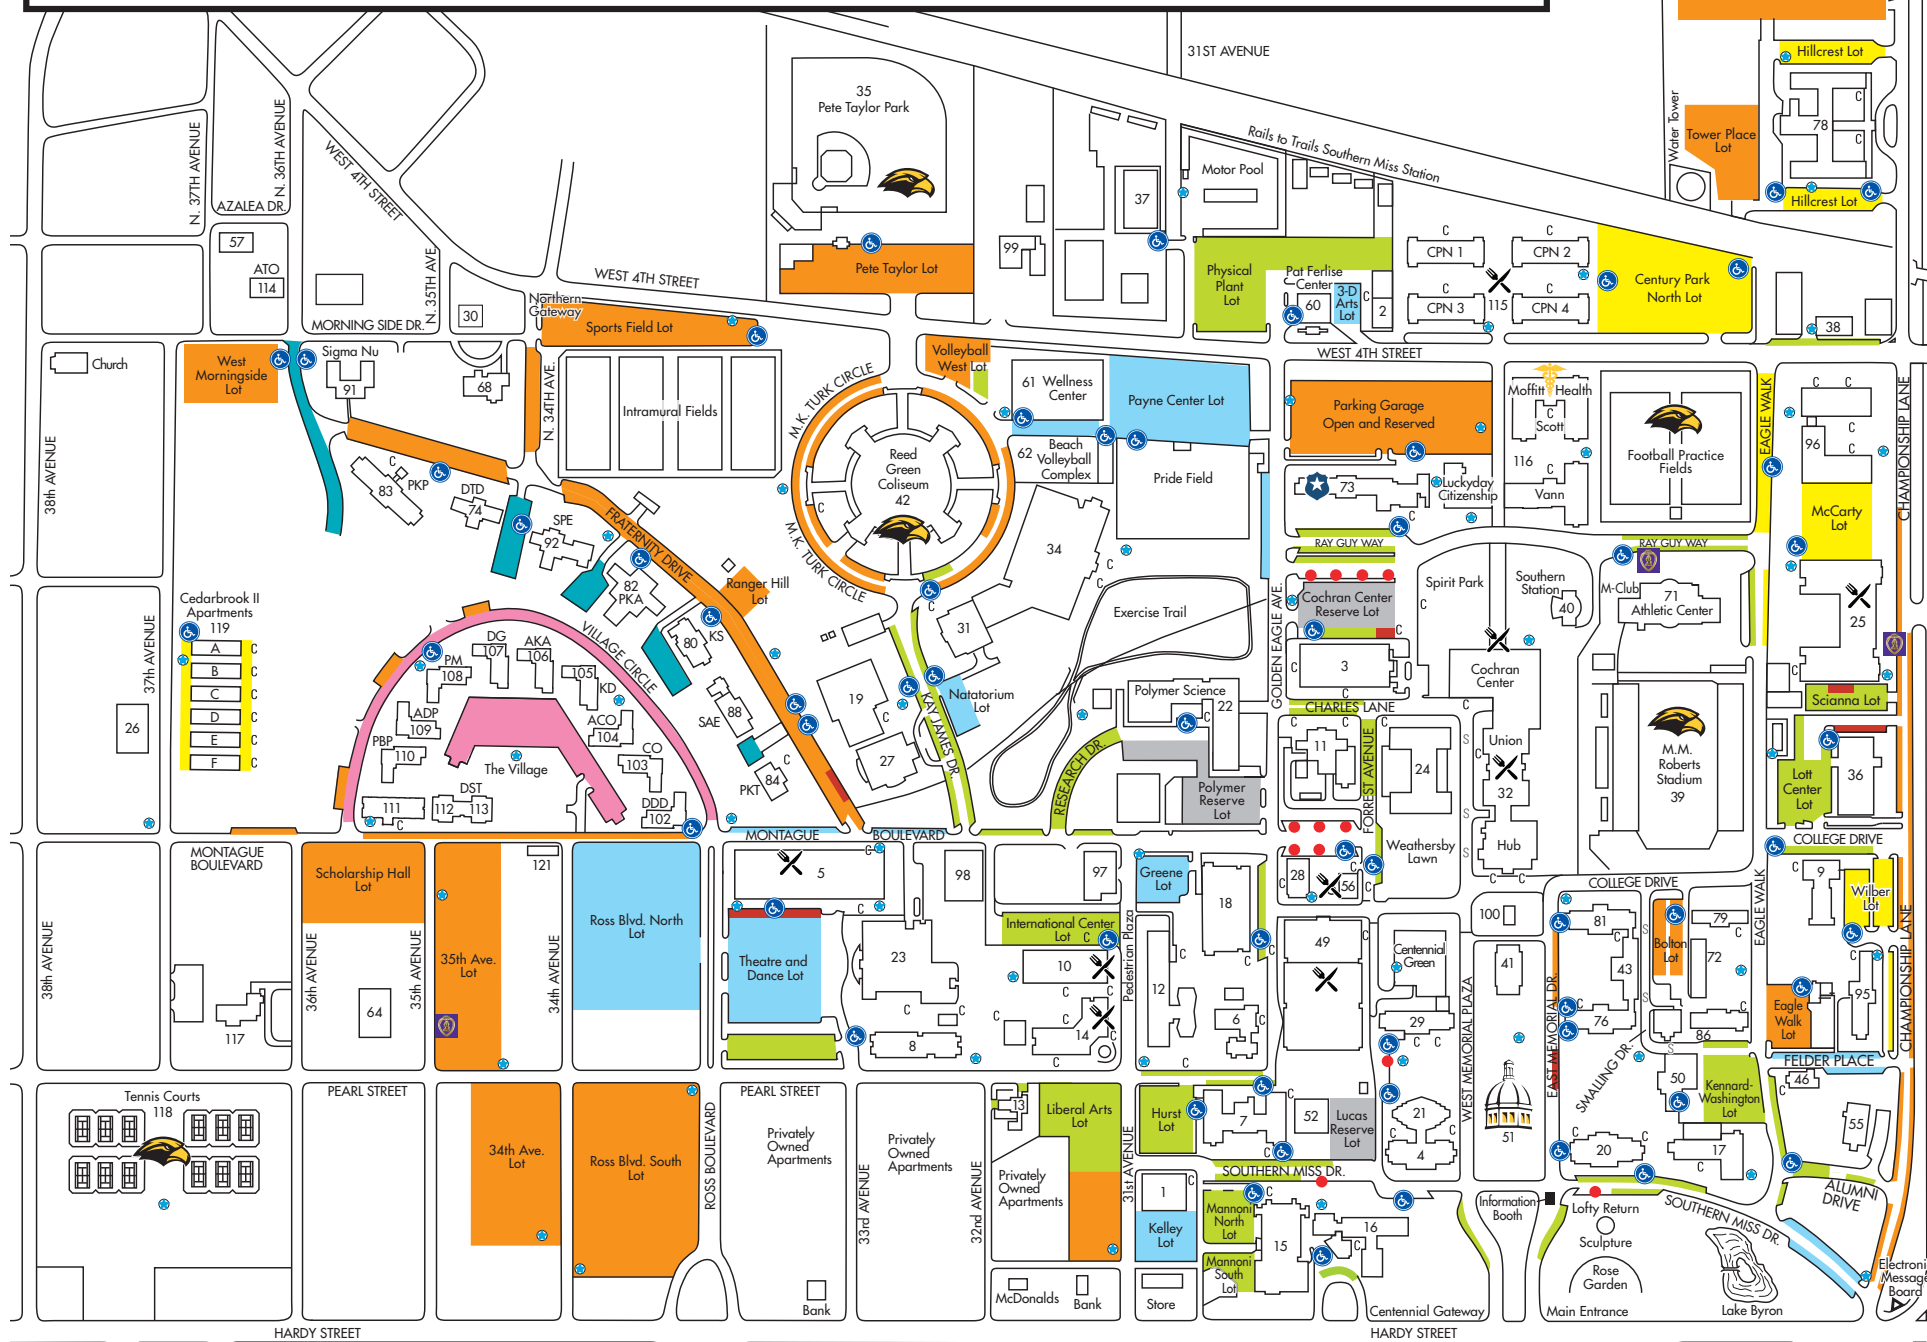

THE UNIVERSITY OF
SOUTHERN MISSISSIPPI

HATTIESBURG CAMPUS

Department of Parking and Transit Services
Phone: 601.266.4943
Website: usm.edu/parking-transit-services

BUILDINGS

Building Name	Number	Location	Building Name	Number	Location
3-D Arts Building	2	6C	Kinesiology Building	9	8E
Alpha Chi Omega	104	3D	Liberal Arts Building	14	5F
Alpha Delta Pi	109	2D	Lott Center	36	8E
Alpha Kappa Alpha	106	3D	Lucas Administration Building	51	7F
Alpha Tau Omega	114	2C	Mannoni Performing Arts Center	15	6G
Anthropology Lab and Collections	26	1D	Marsh Hall	16	6G
Asbury Hall	5	5E	Math Zone	28	6E
Baptist Student Union	97	4E	McCain Library	52	6F
Beach Volleyball Complex	62	5C	McCarty Hall	96	8C
Bell Track and Soccer Complex	69	11A	McLemore Hall	17	8F
Bennett Auditorium	41	7E	Mississippi Hall	81	7E
Bolton Hall	72	8E	M.M. Roberts Stadium	39	7E
Bond Hall	73	6C	Office of Sustainability	30	3C
- University Police Department			Ogletree Alumni House	55	8F
Cedarbrook II Apartments A-F	119	1D	Owings-McQuagge Hall	18	6E
Center for Child Development	68	3C	Pat Ferlise Center	60	6C
Century Park North	115	7C	- Ticket Office		
- CPN 1, CPN 2, CPN 3, CPN 4			Payne Center	34	5D
Century Park South	116	7C	Peck House-OLLI	117	2F
- Scott Hall, Vann Hall, Luckyday Citizenship Hall, Moffitt Health Center			Pete Taylor Park	35	4B
Chain Technology Center	3	6D	Phi Kappa Tau	84	4E
Chi Omega	103	3E	Phi Mu	108	2D
College Hall	4	6F	Physical Plant	37	5B
Cook Library	49	6E	- Motor Pool		
Danforth Chapel	100	7E	Pi Beta Phi	110	2E
Delta Delta Delta	102	3E	Pi Kappa Alpha	82	3D
Delta Gamma	107	3D	Pi Kappa Phi	83	2C
Delta Sigma Theta	113	3E	Power House	56	6E
Delta Tau Delta	74	3D	Pulley Hall	86	8F
DuBard School for Language Disorders	27	4E	Quinlan-Hammond Hall of Honor	64	2F
Duff Athletic Center	71	7D	Reed Green Coliseum	42	4C
- M-Club			Scholarship Hall	111	2E
Duplex	112	2E	Scianna Hall	25	8D
Forrest County Hall	29	6F	Shafer Center for Crisis Intervention	57	2B
Fritzsche-Gibbs Hall	6	6F	Sigma Alpha Epsilon	88	4D
George Building	19	4D	Sigma Nu	91	2C
Greene Hall	12	5F	Sigma Phi Epsilon	92	3D
Harkins Hall	8	4F	Softball Complex	33	9B
Hattiesburg Hall	76	7F	Southern Christian Student Center	121	3E
Hickman Hall	43	7E	Southern Hall	20	7F
Hillcrest Hall	78	8B	Southern Station	40	7D
Honor House	46	8F	Stores and Receiving	38	8C
Hurst Building	7	6F	Stout Hall	21	6F
Interior Design Studio	13	5F	St. Thomas Catholic Church	99	5B
International Center	22	5E	Tennis Courts	118	1F
Johnson Natatorium	31	5D	Thames Polymer Science Research Center	22	6D
Johnson Science Tower	11	6E	Theatre and Dance Building	23	4E
Jones Hall	79	8E	Union Complex	32	7D, 7E
Kappa Delta	105	3D	- Cochran Center, Cook Union, Hub		
Kappa Sigma	80	3D	Walker Science Building	24	6E
Kelley Hall	98	5F	Wellness Center	61	5C
Kennard-Washington Hall	50	7F	Wesley Foundation	98	5E
			Wilber Hall	95	8F

SYMBOLS

● Timed	■ Faculty/Staff
♿ Handicap Accessible	■ Lucas, Polymer and Cochran Center Reserve Lots
⊙ Service Zone	■ Open - All Permits
⊙ Cycle	■ Fraternity
☎ Emergency Phone	■ Sorority Village
⊗ Proposed Changes	⚽ Athletic Sites
🚫 Reserved	👤 Purple Heart
👮 University Police Department	🍴 Food Services
🚗 Commuter	
🏠 Residence Halls