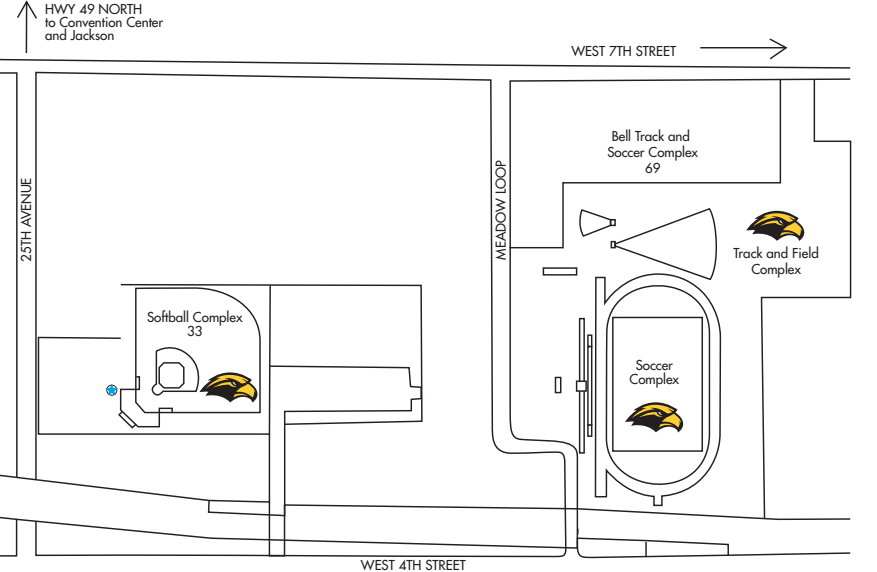

THE UNIVERSITY OF
SOUTHERN MISSISSIPPI

HATTIESBURG CAMPUS

Department of Parking and Transit Services
Phone: 601.266.4943
Website: usm.edu/parking-transit-services

BUILDINGS

Building Name	Number	Location	Building Name	Number	Location
3-D Arts Building	2	6C	Kinesiology Building	9	8E
Alpha Chi Omega	104	3D	Liberal Arts Building	14	5F
Alpha Delta Pi	109	2D	Lott Center	36	8E
Alpha Kappa Alpha	106	3D	Lucas Administration Building	51	7F
Alpha Tau Omega	114	2C	Mannoni Performing Arts Center	15	6G
Anthropology Lab and Collections	26	1D	Marsh Hall	16	6G
Asbury Hall	5	5E	Math Zone	28	6E
Baptist Student Union	97	4E	McCain Library	52	6F
Beach Volleyball Complex	62	5C	McCarty Hall	96	8C
Bell Track and Soccer Complex	69	11A	McLemore Hall	17	8F
Bennett Auditorium	41	7E	Mississippi Hall	81	7E
Bolton Hall	72	8E	M.M. Roberts Stadium	39	7E
Bond Hall	73	6C	Office of Sustainability	30	3C
- University Police Department			Ogletree Alumni House	55	8F
Cedarbrook II Apartments A-F	119	1D	Owings-McQuagge Hall	18	6E
Center for Child Development	68	3C	Pat Ferlise Center	60	6C
Century Park North	115	7C	- Ticket Office		
- CPN 1, CPN 2, CPN 3, CPN 4			Payne Center	34	5D
Century Park South	116	7C	Peck House-OLLI	117	2F
- Scott Hall, Vann Hall, Luckyday Citizenship Hall, Moffitt Health Center			Pete Taylor Park	35	4B
Chain Technology Center	3	6D	Phi Kappa Tau	84	4E
Chi Omega	103	3E	Phi Mu	108	2D
College Hall	4	6F	Physical Plant	37	5B
Cook Library	49	6E	- Motor Pool		
Danforth Chapel	100	7E	Pi Beta Phi	110	2E
Delta Delta Delta	102	3E	Pi Kappa Alpha	82	3D
Delta Gamma	107	3D	Pi Kappa Phi	83	2C
Delta Sigma Theta	113	3E	Power House	56	6E
Delta Tau Delta	74	3D	Pulley Hall	86	8F
DuBard School for Language Disorders	27	4E	Quinlan-Hammond Hall of Honor	64	2F
Duff Athletic Center	71	7D	Reed Green Coliseum	42	4C
- M-Club			Scholarship Hall	111	2E
Duplex	112	2E	Scianna Hall	25	8D
Forrest County Hall	29	6F	Shafer Center for Crisis Intervention	57	2B
Fritzsche-Gibbs Hall	6	6F	Sigma Alpha Epsilon	88	4D
George Building	19	4D	Sigma Nu	91	2C
Greene Hall	12	5F	Sigma Phi Epsilon	92	3D
Harkins Hall	8	4F	Softball Complex	33	9B
Hattiesburg Hall	76	7F	Southern Christian Student Center	121	3E
Hickman Hall	43	7E	Southern Hall	20	7F
Hillcrest Hall	78	8B	Southern Station	40	7D
Honor House	46	8F	Stores and Receiving	38	8C
Hurst Building	7	6F	Stout Hall	21	6F
Interior Design Studio	13	5F	St. Thomas Catholic Church	99	5B
International Center	22	5E	Tennis Courts	118	1F
Johnson Natatorium	31	5D	Thames Polymer Science Research Center	22	6D
Johnson Science Tower	11	6E	Theatre and Dance Building	23	4E
Jones Hall	79	8E	Union Complex	32	7D, 7E
Kappa Delta	105	3D	- Cochran Center, Cook Union, Hub		
Kappa Sigma	80	3D	Walker Science Building	24	6E
Kelley Hall	98	5F	Wellness Center	61	5C
Kennard-Washington Hall	50	7F	Wesley Foundation	98	5E
			Wilber Hall	95	8F

SYMBOLS

● Timed	■ Faculty/Staff
♿ Handicap Accessible	■ Lucas, Polymer and Cochran Center Reserve Lots
⊙ Service Zone	■ Open - All Permits
⊙ Cycle	■ Fraternity
☎ Emergency Phone	■ Sorority Village
⊗ Proposed Changes	⚽ Athletic Sites
🚫 Reserved	👤 Purple Heart
👮 University Police Department	🍴 Food Services
🚗 Commuter	
🏠 Residence Halls