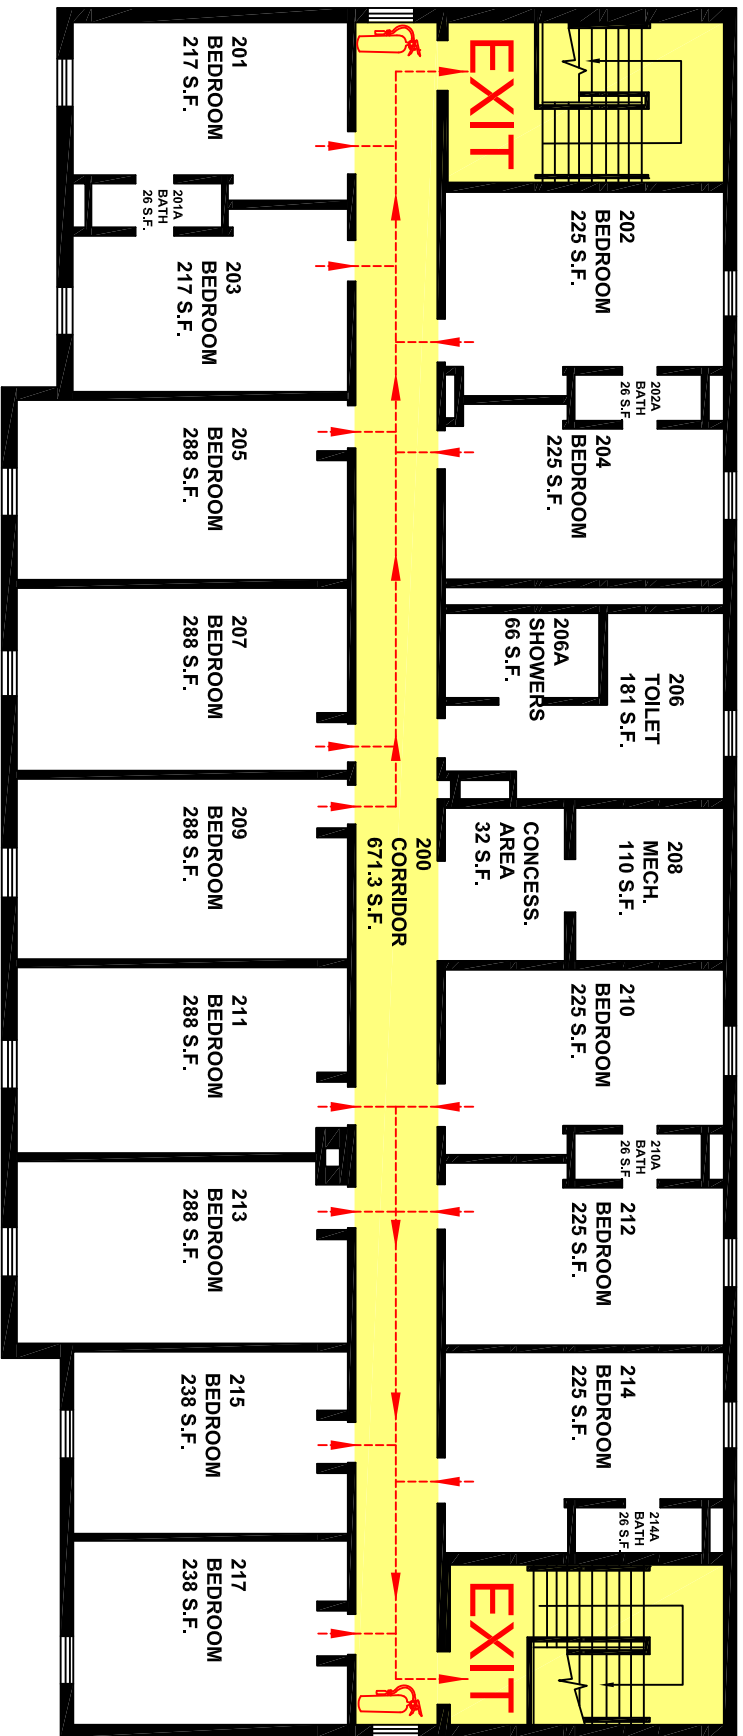

FIRE EVACUATION PLAN

SIGMA ALPHA EPSILON

SECOND FLOOR PLAN

GROSS - 5,700 S.F.
 ASSIGNED - 3,936 S.F.

FIRE ALARM PULL STATION

FIRE EXTINGUISHER

DIRECTION OF TRAVEL

EVACUATION PLAN

WHAT TO DO DURING AN ACTUAL TORNADO WARNING (not a test):

1. Seek shelter inside the nearest building.
2. When the bad weather hits, move to a center hallway away from windows and doors and sit down with your back to the wall.
3. If you have a backpack, use it to cover your head.
4. Do not touch metal pipes or metal structures during the storm.
5. Tune to a local TV or radio station for weather updates.