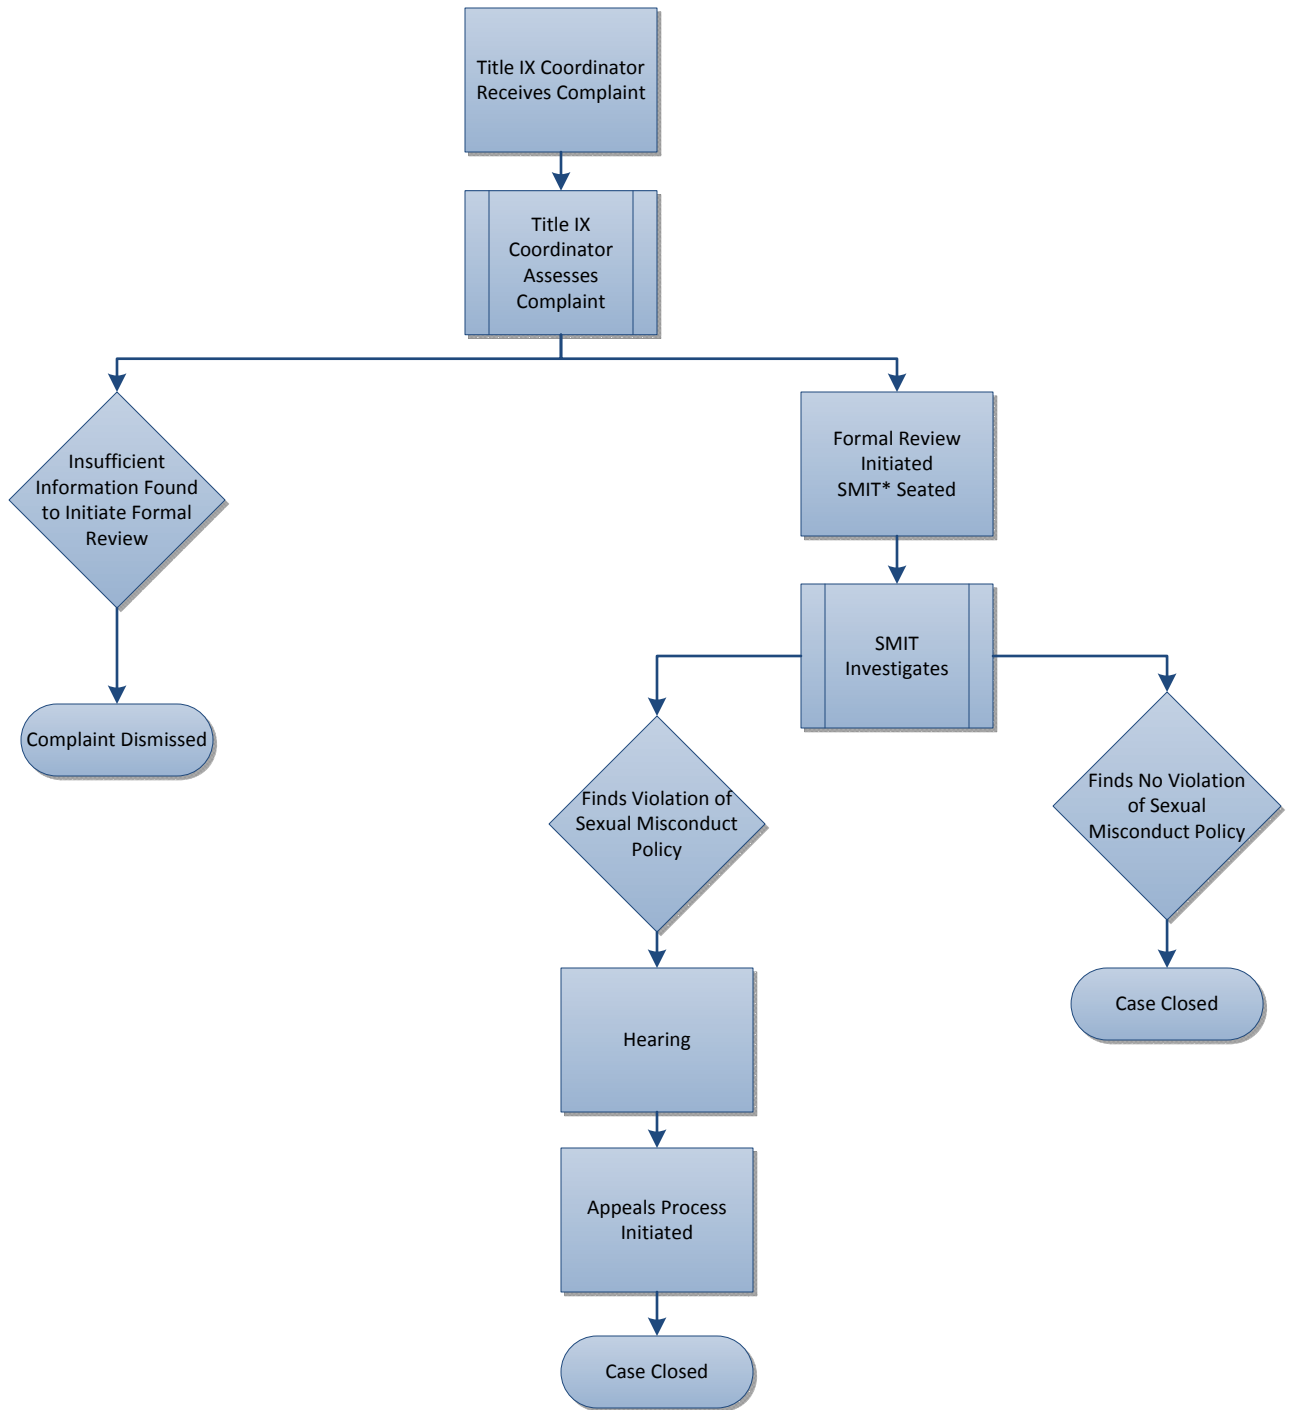

# The University of Southern Mississippi's Sexual Misconduct Procedure

\*SMIT-  
Sexual Misconduct  
Investigation Team

For detailed information on procedures,  
please click [here](#).