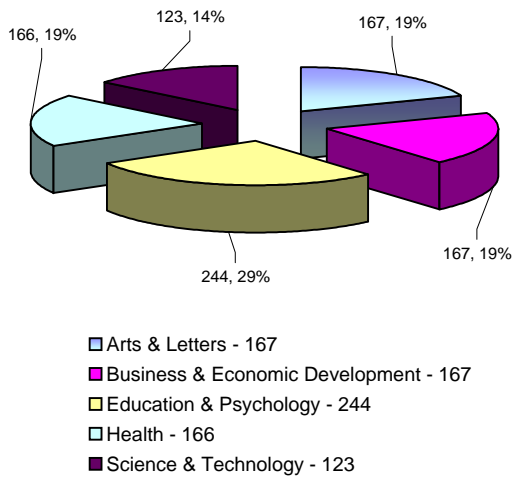

THE UNIVERSITY OF SOUTHERN MISSISSIPPI
DEGREES AWARDED
Fiscal Year 2004

DEGREES AWARDED BY DEPARTMENTS

Science & Technology				
Administration of Justice	17	23	36	
Biological Sciences	26	45	61	
Chemistry & Biochemistry	2	3	12	
Coastal Sciences	1	4	3	
Computational Science	3	0	0	
Computer Science and Statistics	14	18	17	
Engineering Technology	27	22	41	
Geography	2	2	8	
Geology	1	3	2	
Marine Science	11	2	2	
Mathematics	5	6	11	
Physics & Astronomy	0		1	
Polymers & High Performance Materials	3	11	15	
Science Education	1	1	1	
School of Construction	10	28	39	
Grand Total	123	168	249	
Total	867	937	1397	

Source: Institutional Research

Summer 2004 Graduation Rates