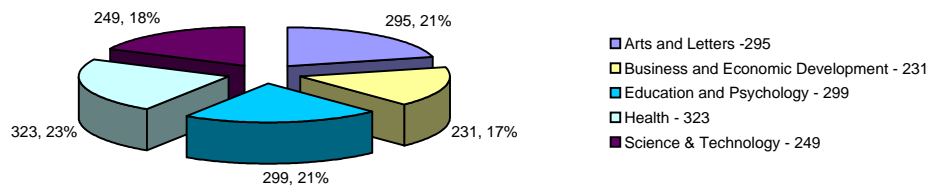

Source: Institutional Research

Summer 2004 Graduation Rates

Fall 2004 Graduation Rates

Spring 2005 Graduation Rates

THE UNIVERSITY OF SOUTHERN MISSISSIPPI DEGREES AWARDED Fiscal Year 2004				
BACHELOR'S DEGREES AWARDED BY MAJOR/COLLEGE: BY SEMESTER				
	Summer 2004	Fall 2004	Spring 2005	
UNIVERSITY TOTAL	497	731	1,088	
ARTS AND LETTERS	103	127	246	
Anthro. & Soc.				
Anthropology BA	4	3	5	
Sociology BA	4	1	10	
Women's Studies				
Art				
Art (Art Education) BFA		3		
Art (Drawing and Painting) BFA	1		1	
Art (GraphicCommunication) BFA		7	7	
Art (Three Dimensional Design)				
Art (Sculpture)	2		3	
Art BA		3		
Interior Design BS	5	2	13	
Museum Studies			1	
Bachelor of Interdis Studies				
Bachelor of Interdis Studies		2		
English				
English [Licensure] BA		6	9	
English [Licensure] BA (GC)		3		
English BA	13	7	16	
English BA (Gulf Coast)	1	2	4	
Foreign Lang. & Lit.				
Foreign Languages [Licensure] BA		1	3	
Foreign Languages [French] BA	1			
Foreign Languages [Spanish] BA	4	2	6	
Foreign Languages [Two Lang]BA	1		1	
Foreign Languages [German] BA				
History				
International Studies BA	2	4	4	
History [Licensure] BA (GC)		1	3	
History [Soc Studies Licens]BA	1	6	6	
History BA	9	11	23	
History BA [Gulf Coast]	1	2	4	
Mass Comm. & Journ.				
Advertising BA	3	4	8	
Journalism (News-Editorial) BA	3	1	4	
Journalism (News-Editorial w/Photo) BA		1	2	
Journalism (Pub Relations) BA	2	6	8	
Radio,TV&Film(Brdcst Jrnlsm)BA	5	6	9	
Radio,TV&Film(Radio-TV Prod)BA	1	3	6	
Radio,TV,& Film (Film) BA	2	4	5	
Source: Institutional Research				