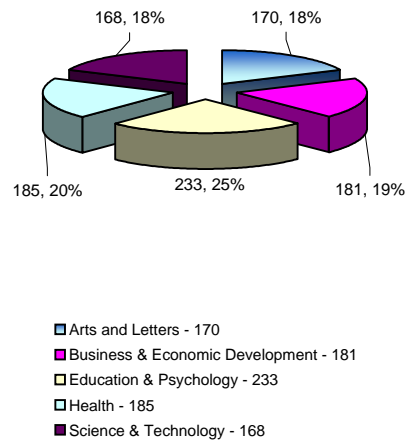

Fall 2004 Graduation Rates