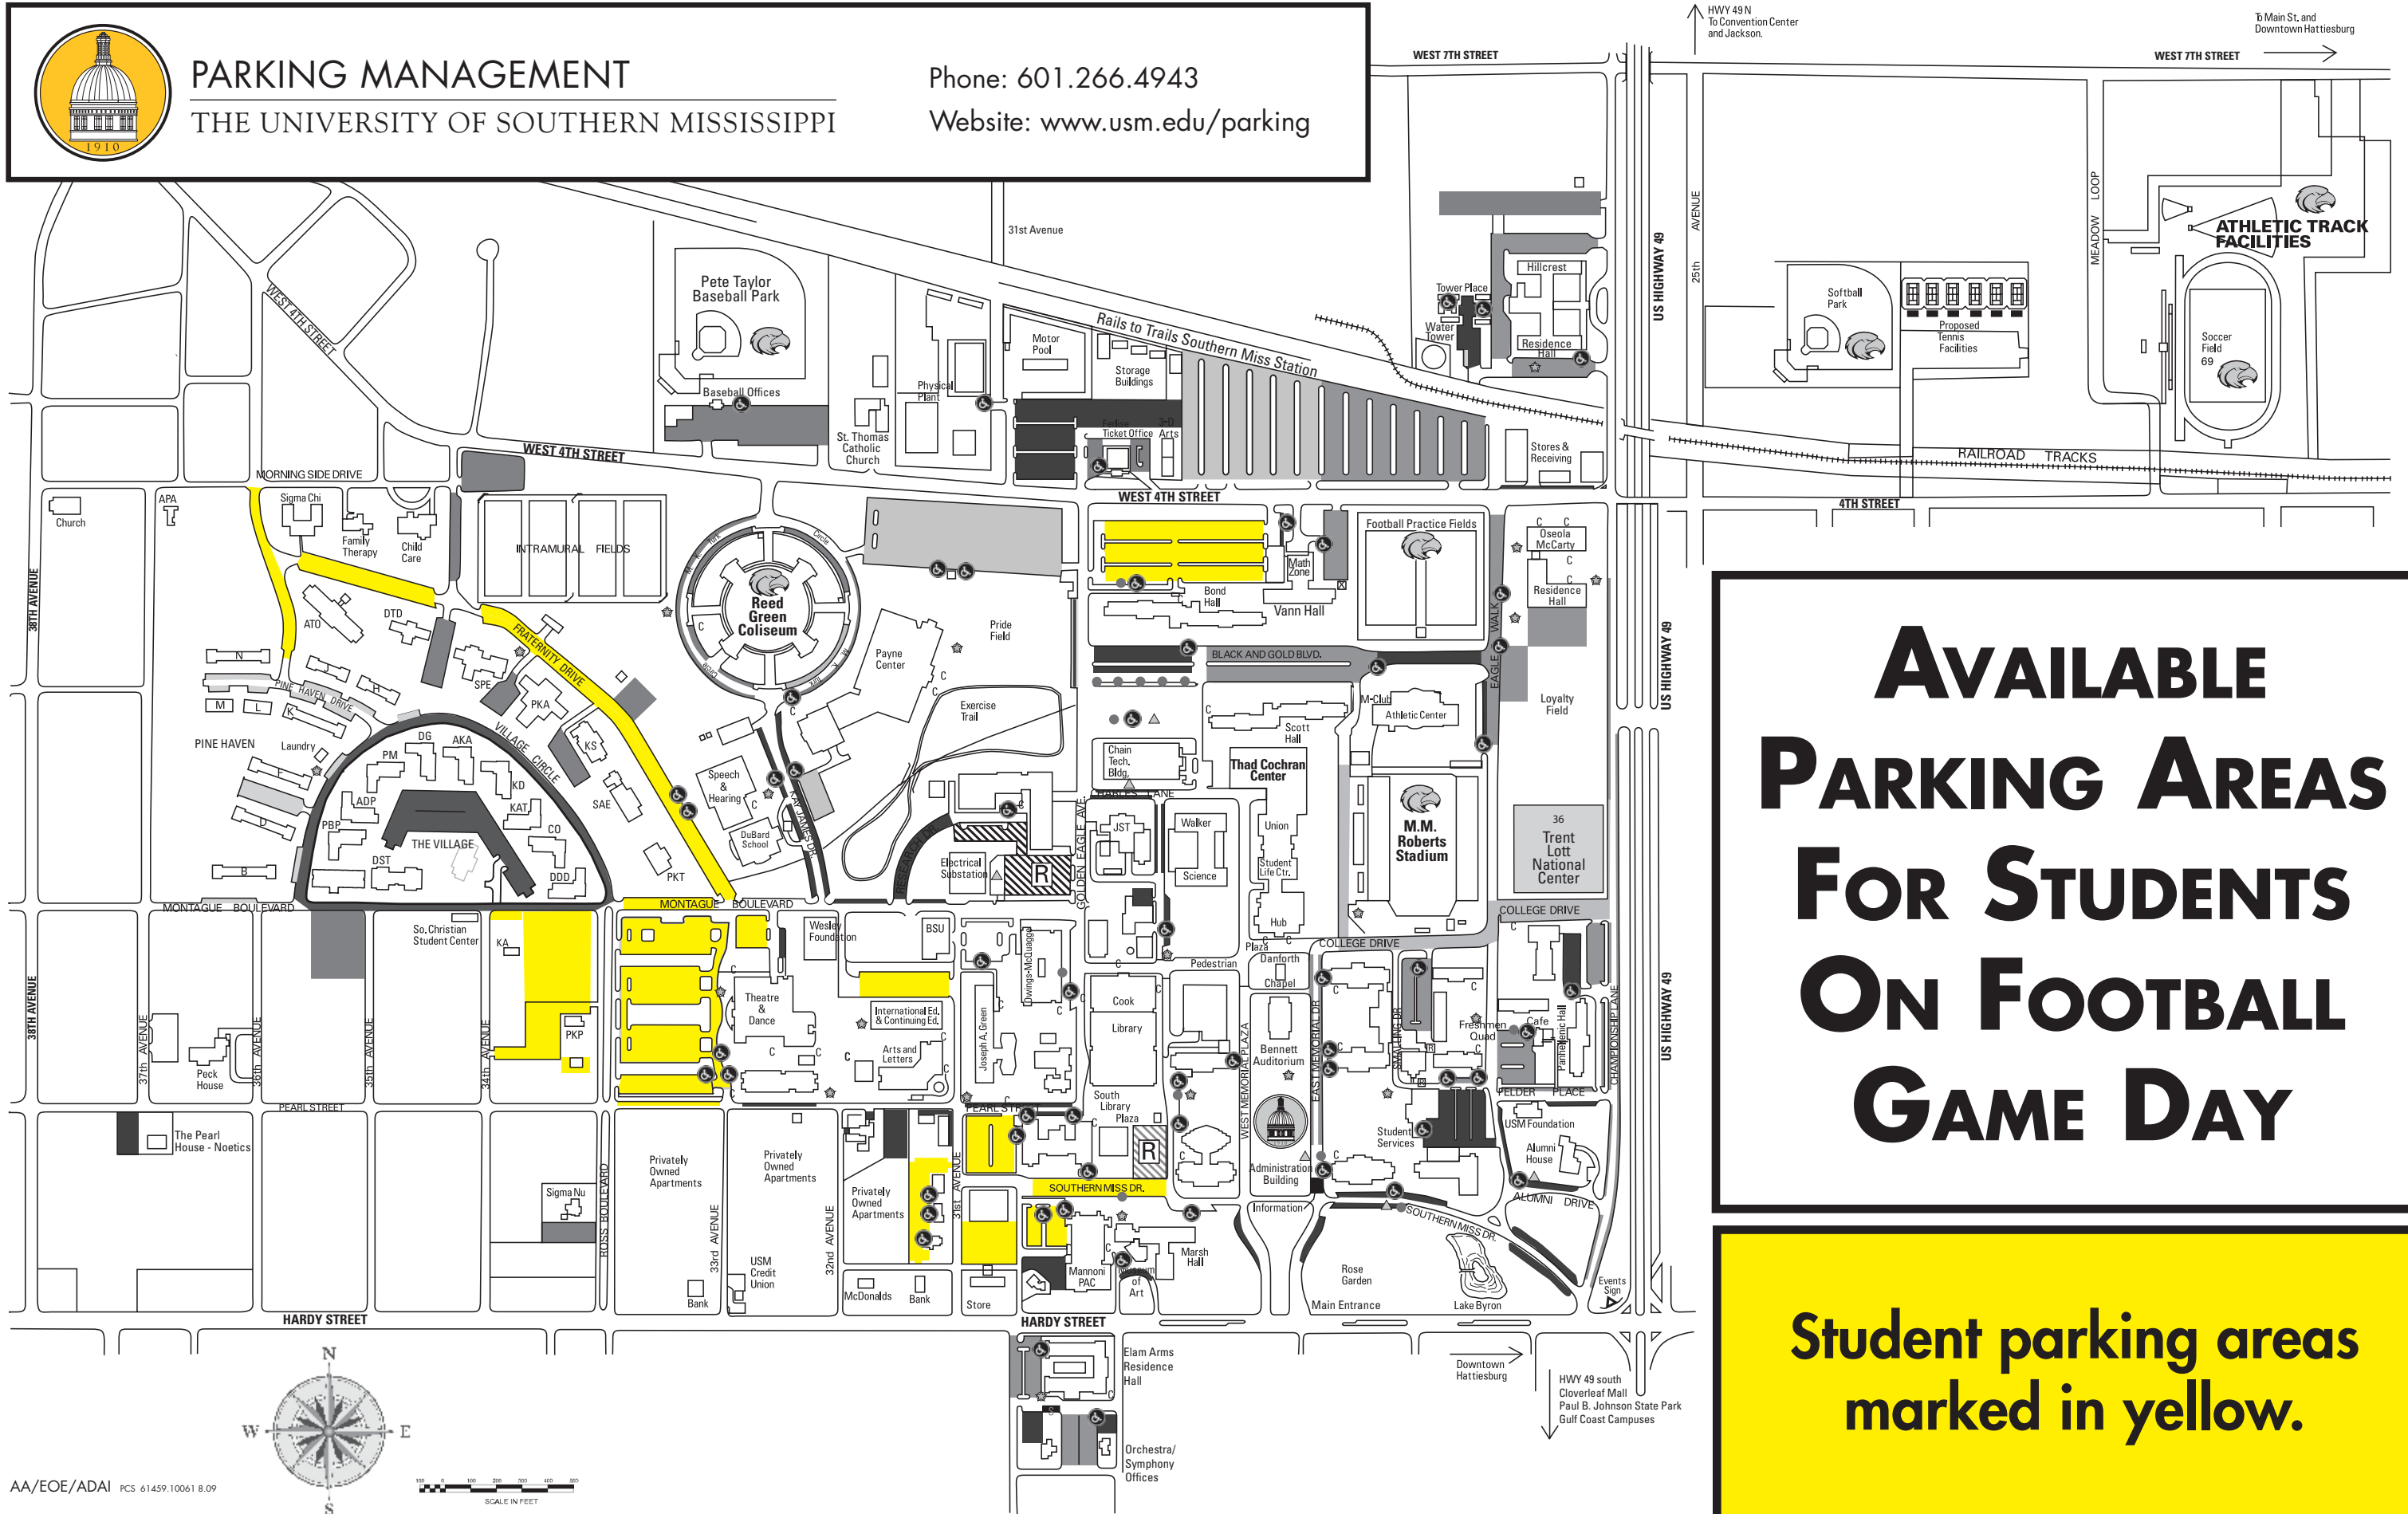

PARKING MANAGEMENT
THE UNIVERSITY OF SOUTHERN MISSISSIPPI

Phone: 601.266.4943
Website: www.usm.edu/parking

**AVAILABLE
PARKING AREAS
FOR STUDENTS
ON FOOTBALL
GAME DAY**

**Student parking areas
marked in yellow.**