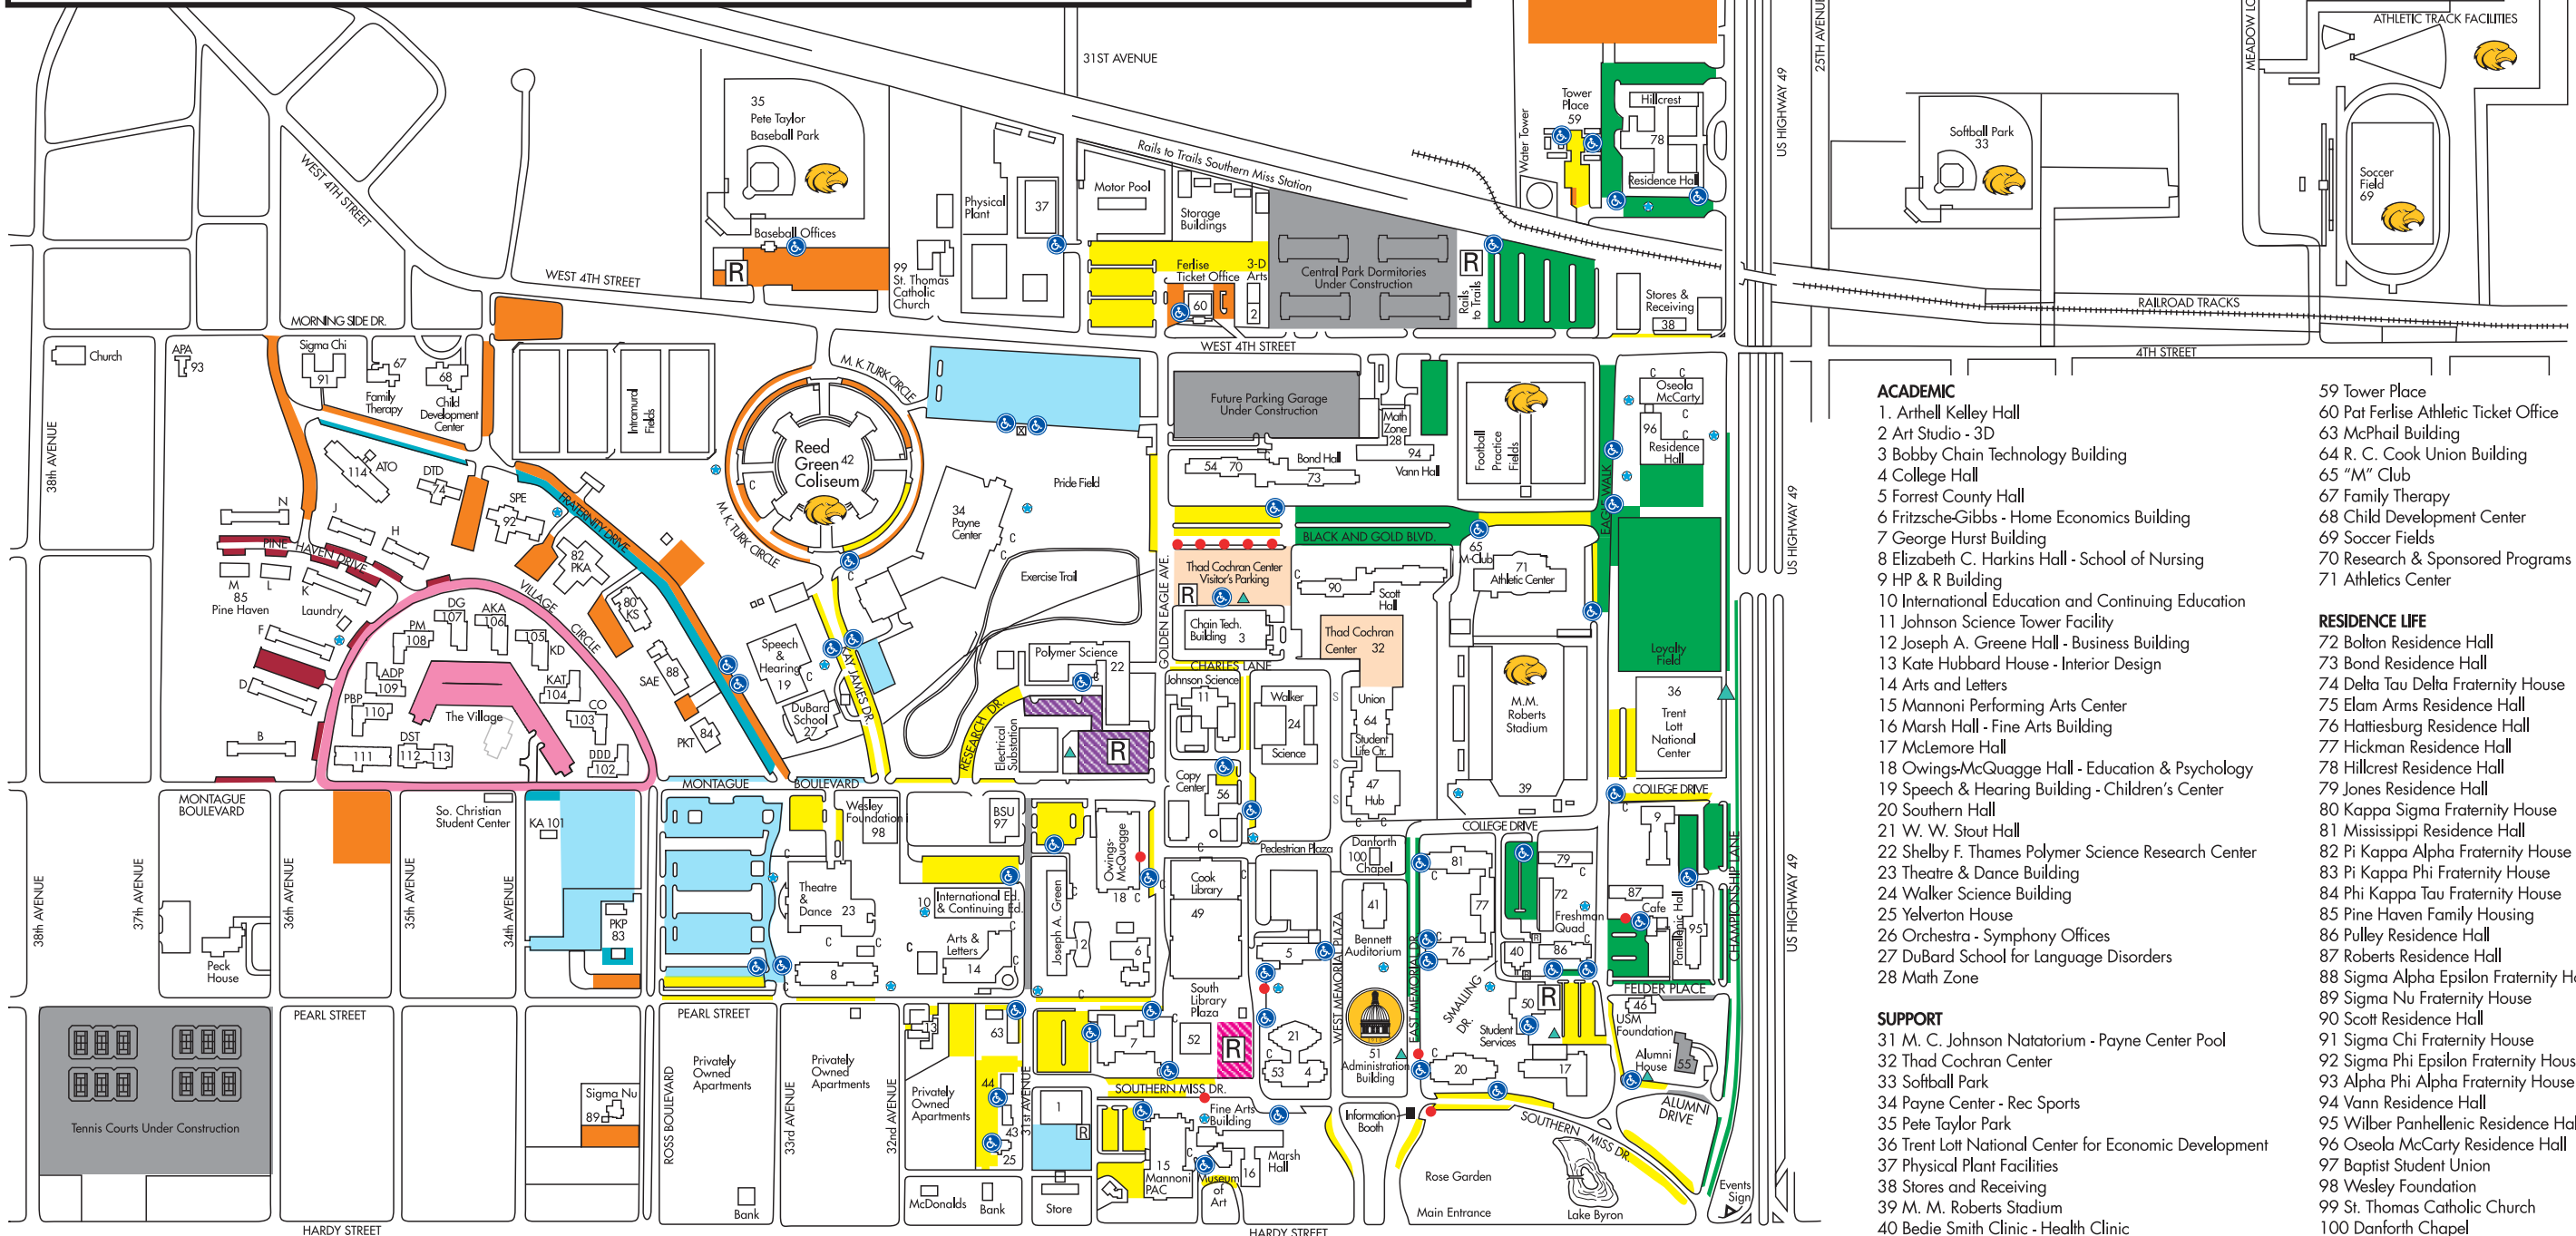

PARKING MANAGEMENT

THE UNIVERSITY OF SOUTHERN MISSISSIPPI

Phone: 601.266.4943
Website: www.usm.edu/parking

- ACADEMIC**
1. Arthell Kelley Hall
 2. Art Studio - 3D
 3. Bobby Chain Technology Building
 4. College Hall
 5. Forrest County Hall
 6. Fritzsche-Gibbs - Home Economics Building
 7. George Hurst Building
 8. Elizabeth C. Harkins Hall - School of Nursing
 9. HP & R Building
 10. International Education and Continuing Education
 11. Johnson Science Tower Facility
 12. Joseph A. Greene Hall - Business Building
 13. Kate Hubbard House - Interior Design
 14. Arts and Letters
 15. Mannoni Performing Arts Center
 16. Marsh Hall - Fine Arts Building
 17. McLemore Hall
 18. Owings-McQuagge Hall - Education & Psychology
 19. Speech & Hearing Building - Children's Center
 20. Southern Hall
 21. W. W. Stout Hall
 22. Shelby F. Thames Polymer Science Research Center
 23. Theatre & Dance Building
 24. Walker Science Building
 25. Yelverton House
 26. Orchestra - Symphony Offices
 27. DuBard School for Language Disorders
 28. Math Zone
- RESIDENCE LIFE**
59. Tower Place
 60. Pat Ferlise Athletic Ticket Office
 63. McPhail Building
 64. R. C. Cook Union Building
 65. "M" Club
 67. Family Therapy
 68. Child Development Center
 69. Soccer Fields
 70. Research & Sponsored Programs
 71. Athletics Center
 72. Bolton Residence Hall
 73. Bond Residence Hall
 74. Delta Tau Delta Fraternity House
 75. Elam Arms Residence Hall
 76. Hattiesburg Residence Hall
 77. Hickman Residence Hall
 78. Hillcrest Residence Hall
 79. Jones Residence Hall
 80. Kappa Sigma Fraternity House
 81. Mississippi Residence Hall
 82. Pi Kappa Alpha Fraternity House
 83. Pi Kappa Phi Fraternity House
 84. Phi Kappa Tau Fraternity House
 85. Pine Haven Family Housing
 86. Pulley Residence Hall
 87. Roberts Residence Hall
 88. Sigma Alpha Epsilon Fraternity House
 89. Sigma Nu Fraternity House
 90. Scott Residence Hall
 91. Sigma Chi Fraternity House
 92. Sigma Phi Epsilon Fraternity House
 93. Alpha Phi Alpha Fraternity House
 94. Vann Residence Hall
 95. Wilber Panhellenic Residence Hall
 96. Oseola McCarty Residence Hall
 97. Baptist Student Union
 98. Wesley Foundation
 99. St. Thomas Catholic Church
 100. Danforth Chapel
 101. Kappa Alpha Fraternity House
 102. Delta Delta Delta Sorority House
 103. Chi Omega Sorority House
 104. Kappa Alpha Theta Sorority House
 105. Kappa Delta Sorority House
 106. Alpha Kappa Alpha Sorority House
 107. Delta Gamma Sorority House
 108. Phi Mu Sorority House
 109. Alpha Delta Phi Sorority House
 110. Pi Beta Phi Sorority House
 111. Scholarship Hall
 112. Delta Sigma Theta Sorority House
 113. Women's Basketball Team Residence Hall
 114. Alpha Tau Omega Fraternity House
- SUPPORT**
31. M. C. Johnson Natatorium - Payne Center Pool
 32. Thad Cochran Center
 33. Softball Park
 34. Payne Center - Rec Sports
 35. Pete Taylor Park
 36. Trent Lott National Center for Economic Development
 37. Physical Plant Facilities
 38. Stores and Receiving
 39. M. M. Roberts Stadium
 40. Bedie Smith Clinic - Health Clinic
 41. Bennett Auditorium
 42. Bernard Reed Green Coliseum
 43. Center for Community & Economic Development
 44. Center for Community Health
 46. Honor House - Foundation
 47. The Hub
 49. Joseph Cook Library
 50. Kennard-Washington Hall - Student Services
 51. Aubrey Keith Lucas Administration Building
 52. McCain Library & Archives
 53. Marketing and Public Relations
 54. University Police Department
 55. Powell Ogletree Alumni House
 56. Copy Center
 57. Rape Crisis Center